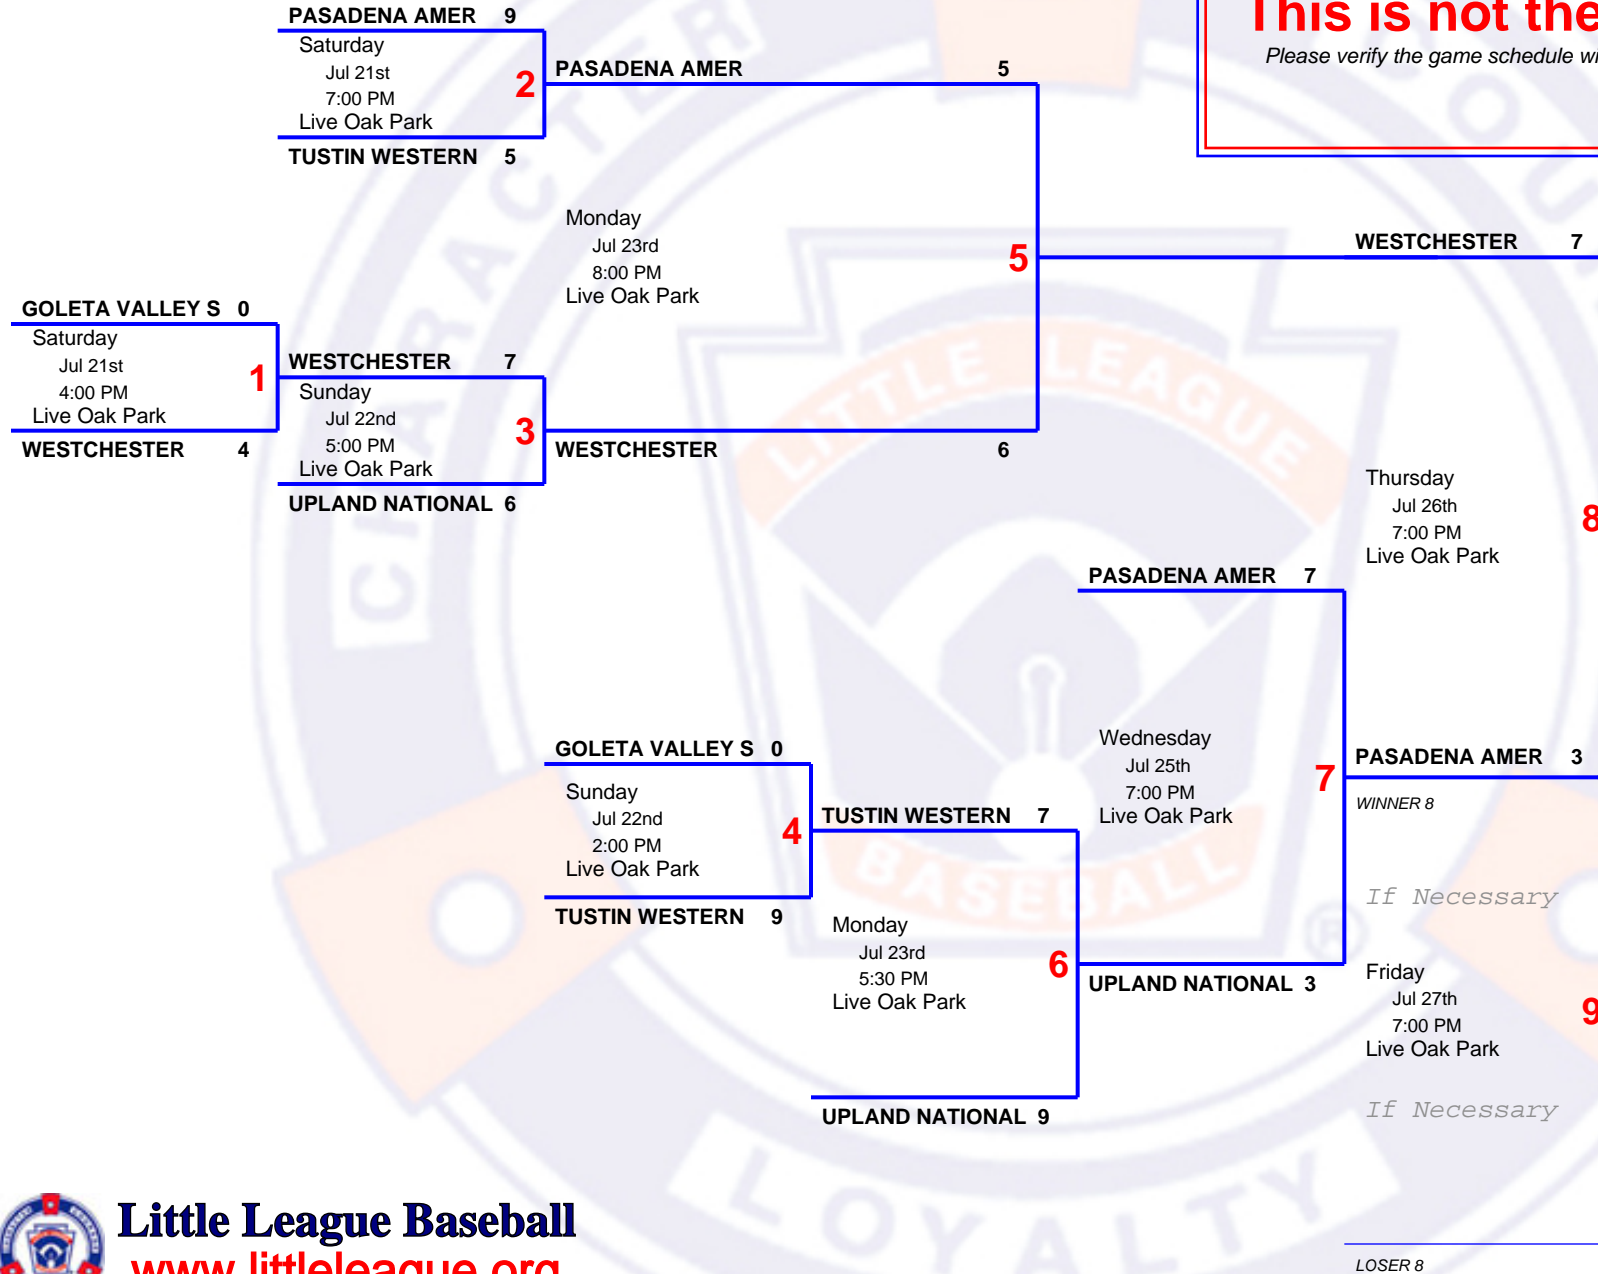

Host Temple City American LL (District 18)
Field 10144 Bogue St, Temple City 91780
Website eteamz.com/District18

This is not the official bracket!

Please verify the game schedule with your manager and tournament director.

Westchester

Champion

Advances To:
So Cal Div III Championship Series

Host:
Temple City American LL (District 18)

Starts:
Saturday - Jul 28, 2012

LOSER 8