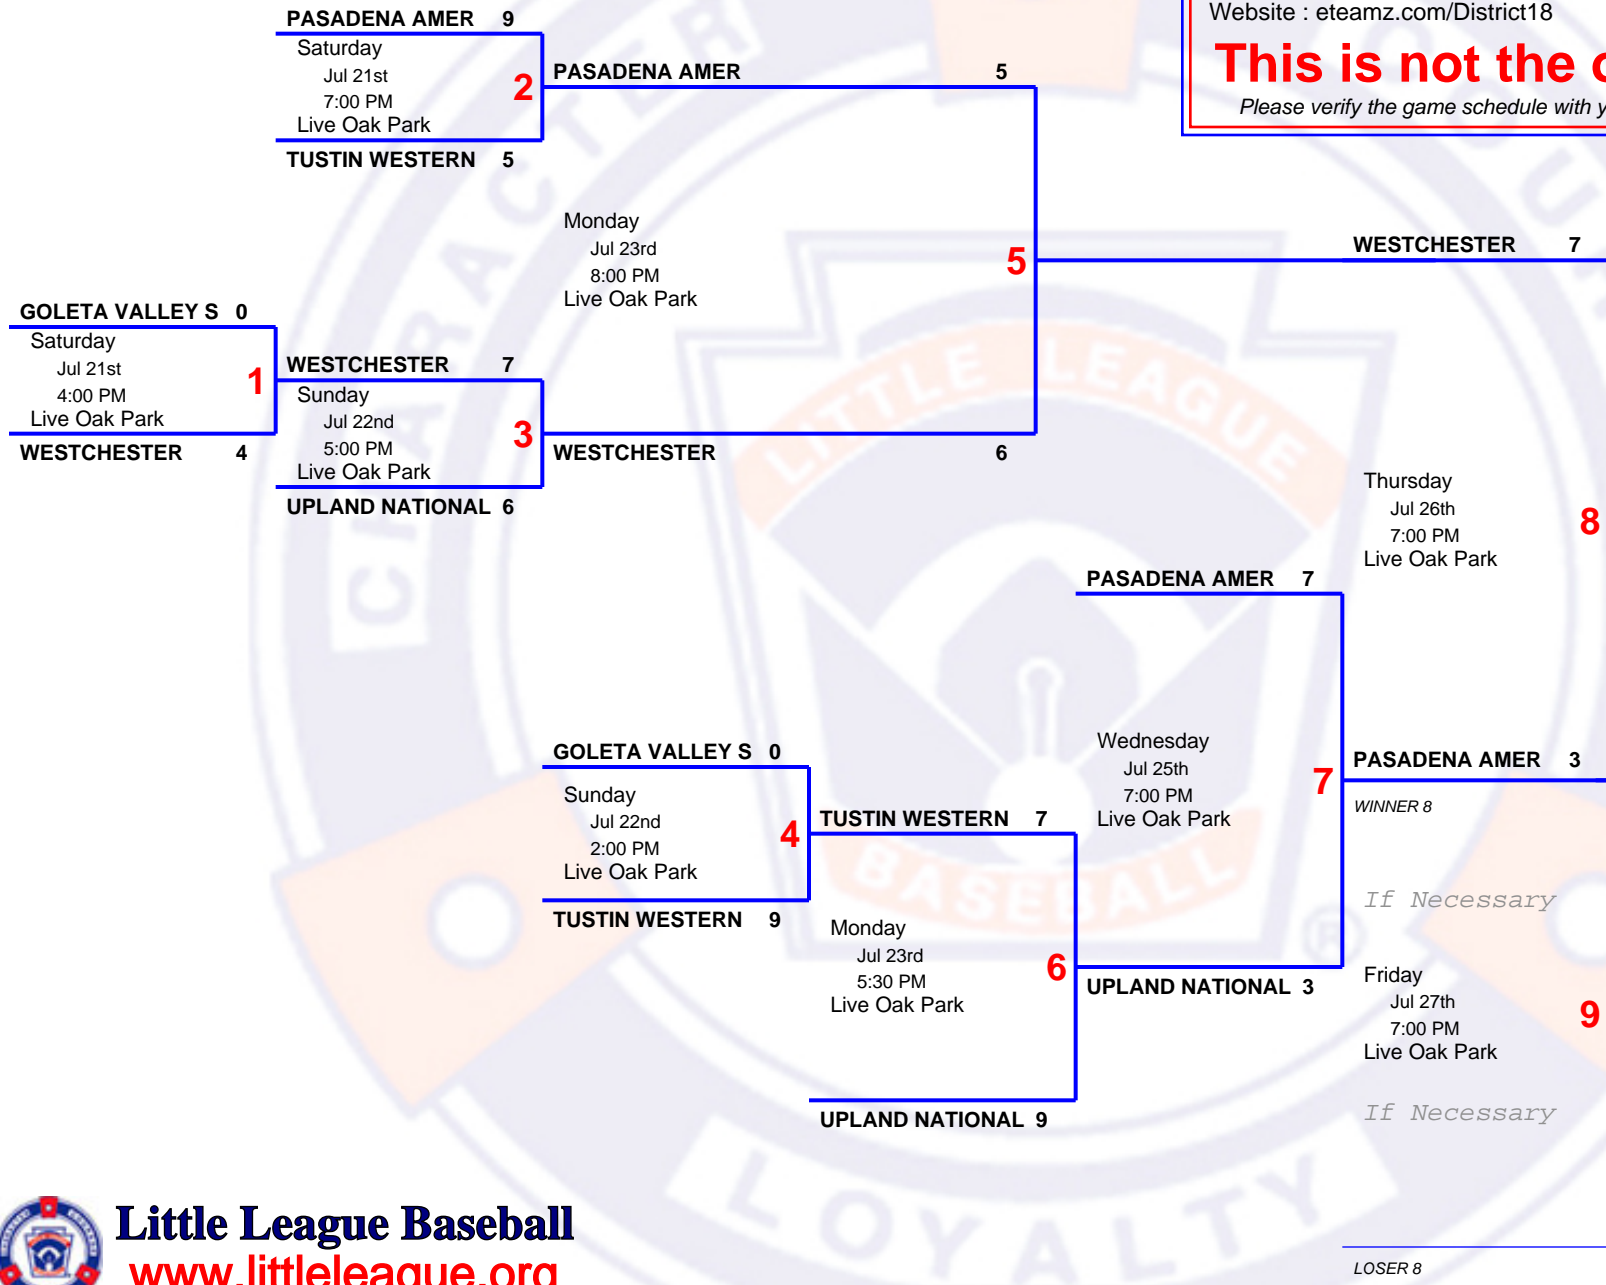

2012 9 & 10
Southern Cal North Sub-Divisional
 Hosted by : Temple City American LL (District 18)
 Field Address : 10144 Bogue St, Temple City 91780
 Website : eteamz.com/District18

This is not the official bracket!
Please verify the game schedule with your manager and tournament director.

Westchester
Champion

Advances To:
 So Cal Div III Championship Series

Host:
 Temple City American LL (District 18)

Starts:
 Saturday - Jul 28, 2012