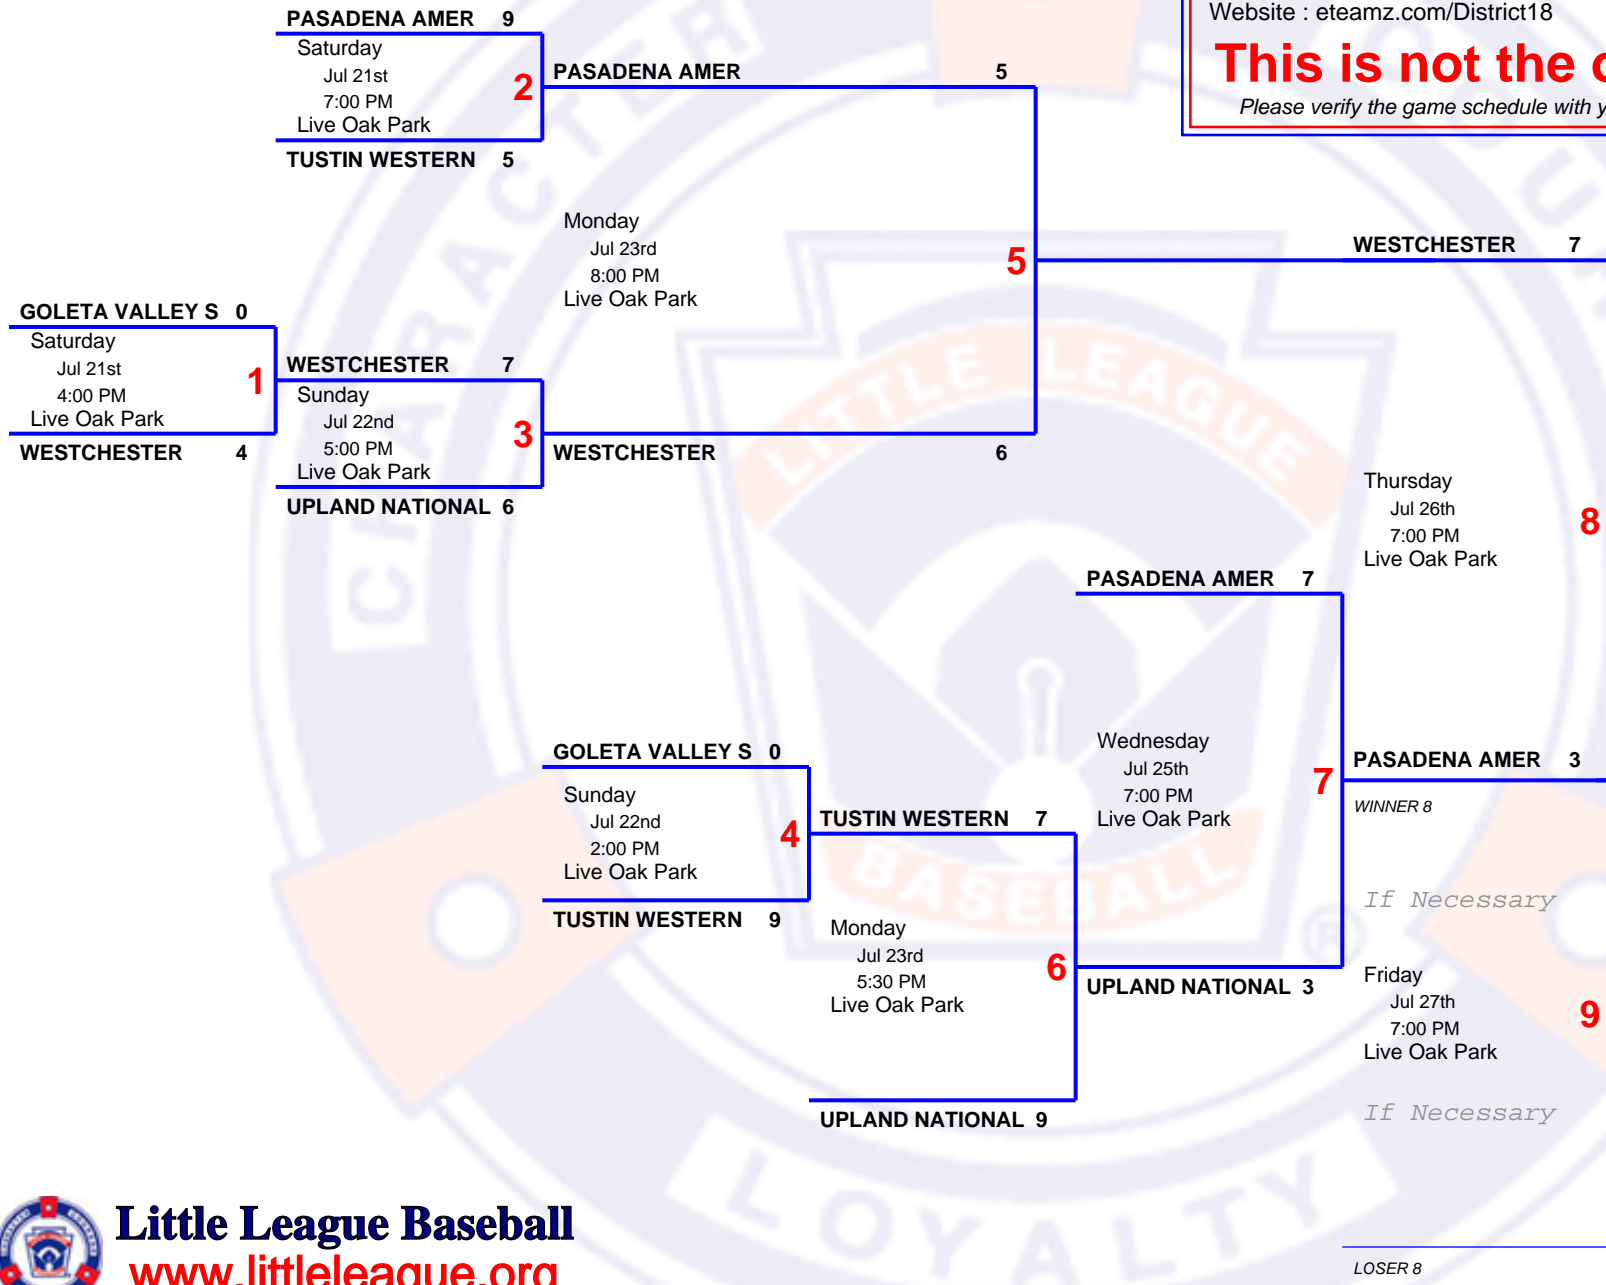

**2012 9 & 10**  
**Southern Cal North Sub-Divisional**  
 Hosted by : Temple City American LL (District 18)  
 Field Address : 10144 Bogue St, Temple City 91780  
 Website : eteamz.com/District18

**This is not the official bracket!**  
 Please verify the game schedule with your manager and tournament director.

**Westchester**  
**Champion**

**Advances To:**  
 So Cal Div III Championship Series

**Host:**  
 Temple City American LL (District 18)

**Starts:**  
 Saturday - Jul 28, 2012