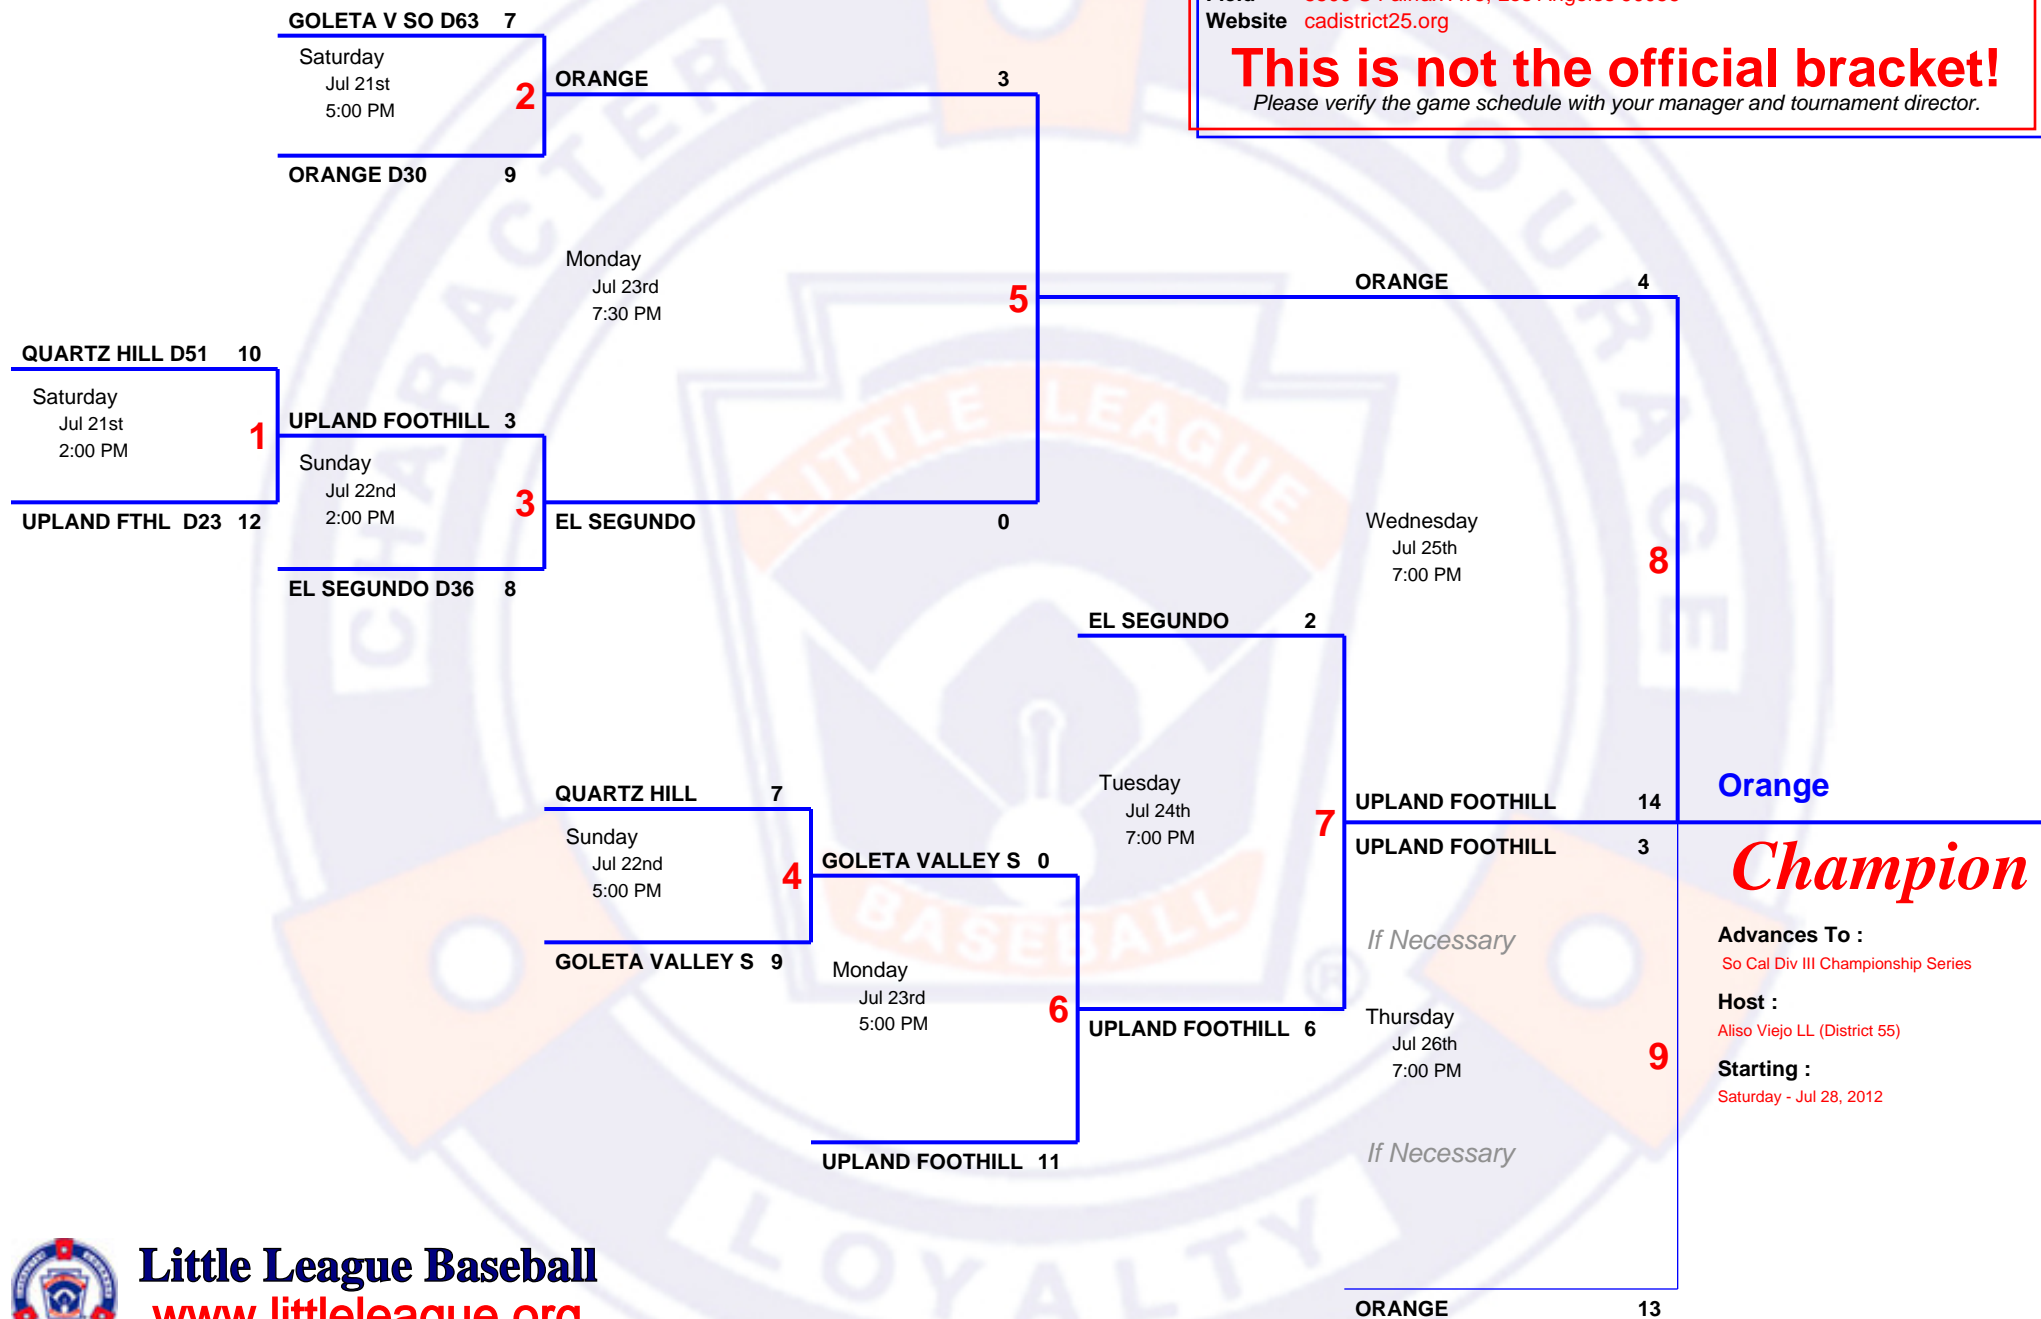

5 TEAM Double Elimination

2012 11/12

Southern Cal North Sub-Divisional

Host Ladera LL (District 25)
Field 5500 S Fairfax Ave, Los Angeles 90056
Website cadistrict25.org

This is not the official bracket!

Please verify the game schedule with your manager and tournament director.

Little League Baseball
www.littleleague.org

Bracket last revised on Jul 26, 2012

please email your scores to : scores@cad13.info

Updated brackets can be found at <http://www.cad13.info/tournaments>

Bracket2pdf copyright 2021 WWWpages.com all rights reserved