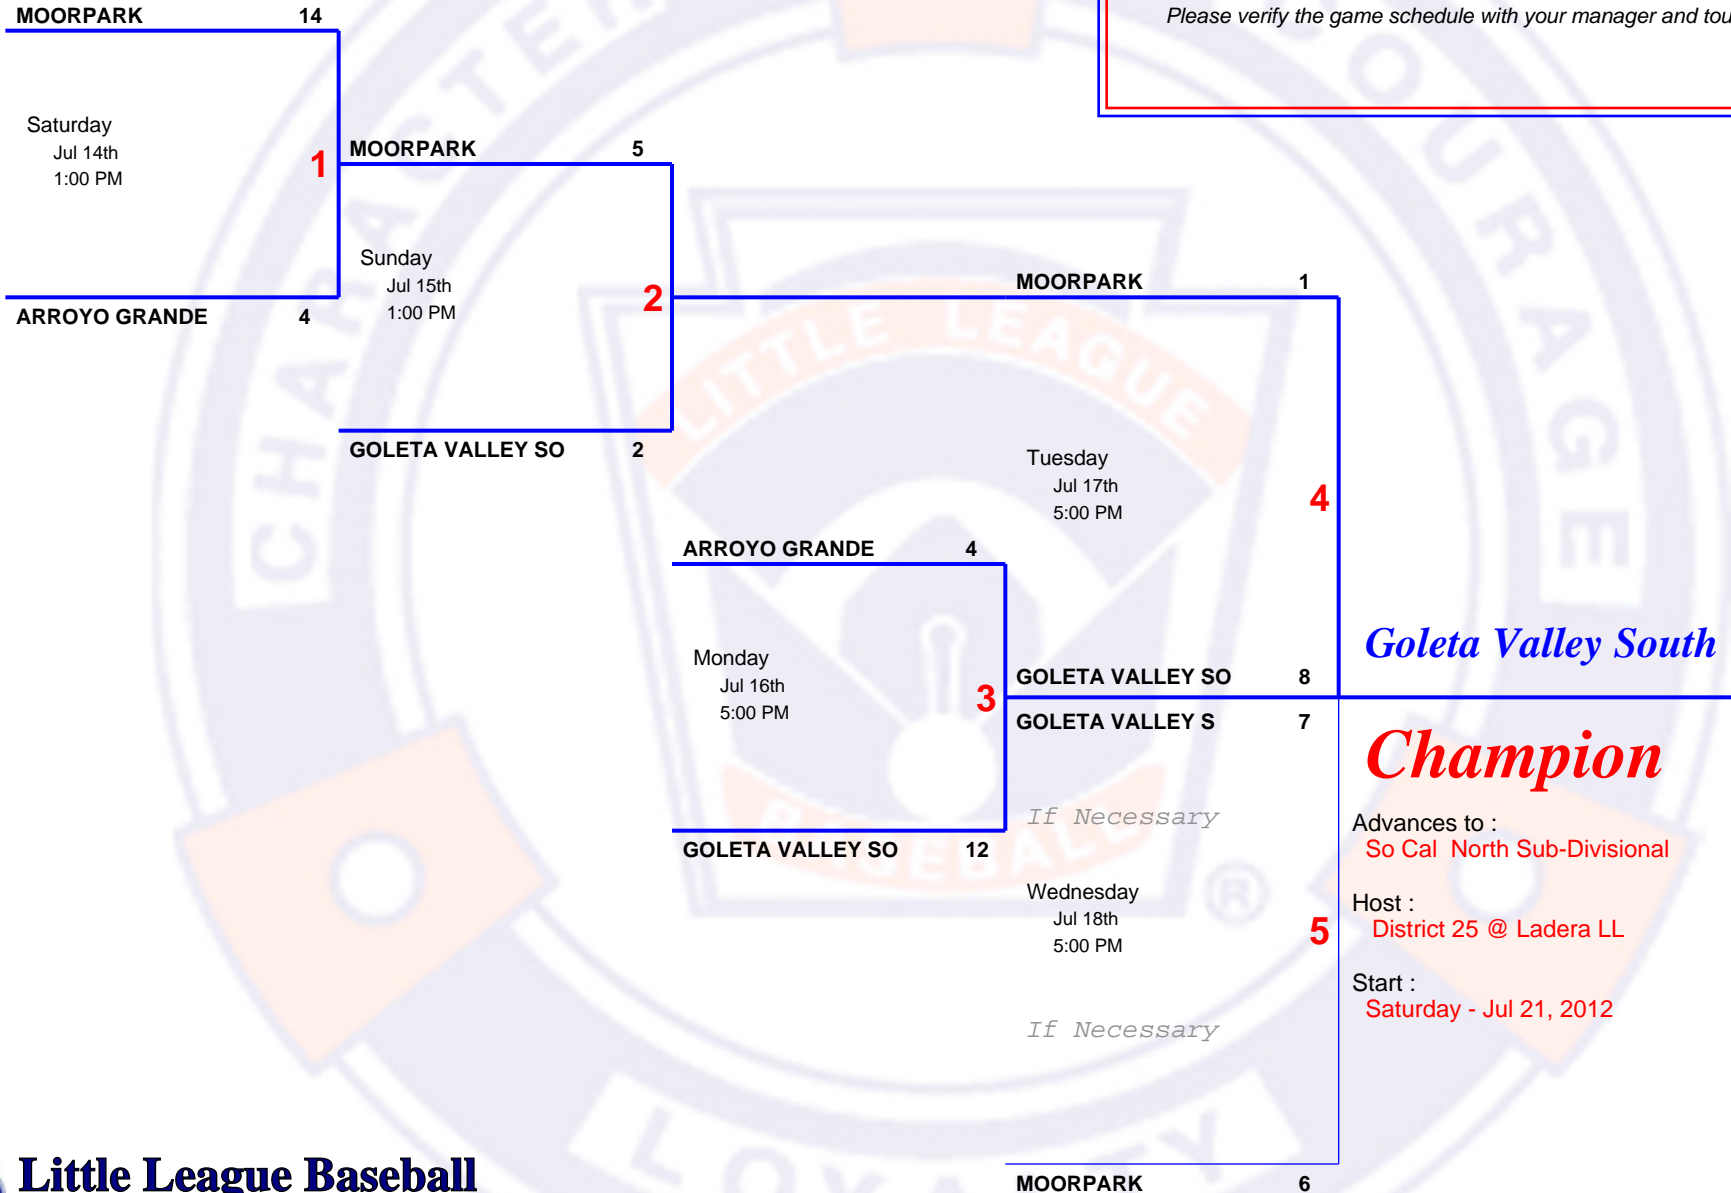

3 Team Double Elimination

2012 11/12
Section 1 Tournament

Host Nipomo LL (District 65)
 Field 910 West Tefft St., Nipomo 93444
 Website eteamz.com/NIPOMOLLEAGUE/

This is not the official bracket!

Please verify the game schedule with your manager and tournament director.