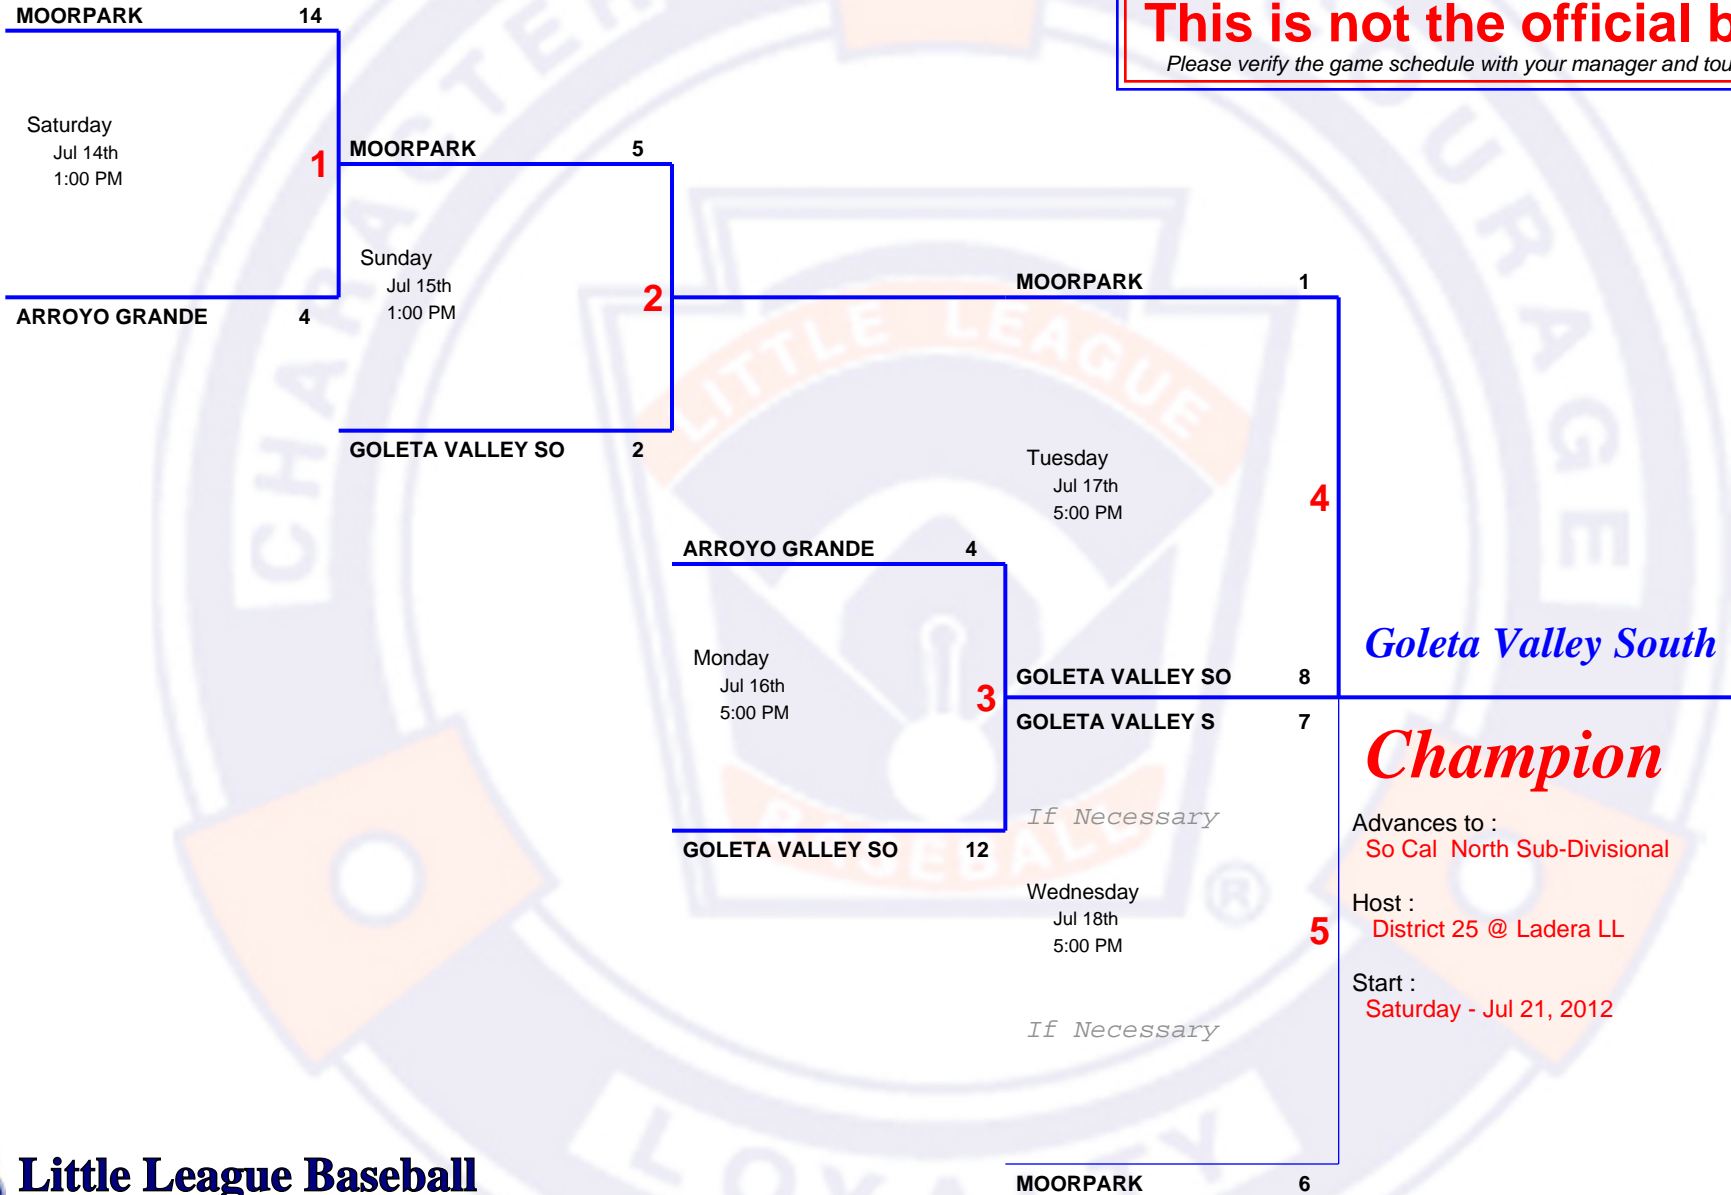

3 Team Double Elimination

2012 11/12

Section 1 Tournament

Hosted by : Nipomo LL (District 65)
Field Address: 910 West Tefft St., Nipomo 93444
Website: eteamz.com/NIPOMOLLEAGUE/

This is not the official bracket!

Please verify the game schedule with your manager and tournament director.

Little League Baseball
www.littleleague.org

Bracket last revised on Jul 18, 2012
please email your scores to : scores@cad13.info

Updated brackets can be found at <http://www.cad13.info/tournaments>

Bracket2pdf copyright 2018 WWWpages.com all rights reserved