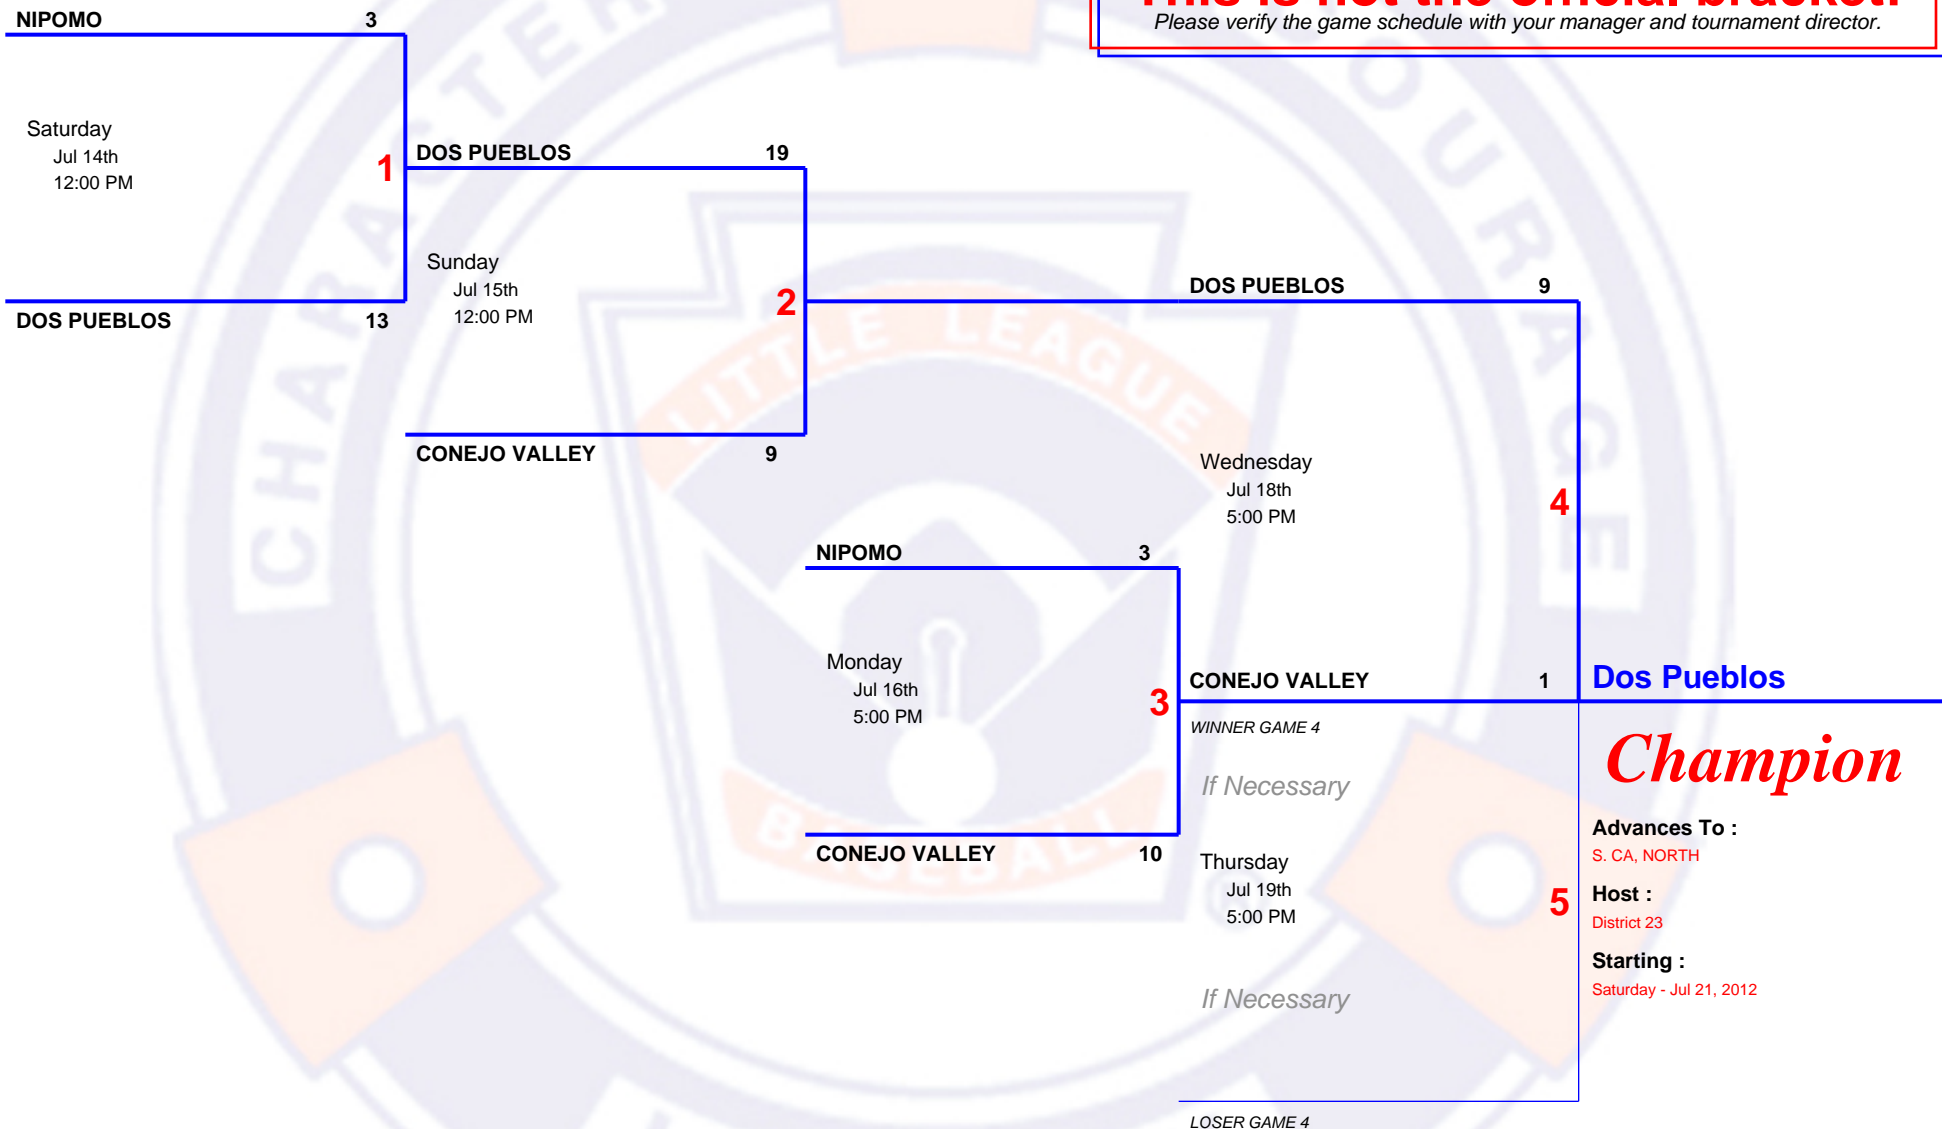

3 TEAM Double Elimination

2012 Junior Section 1 Tournament

Host Goleta Valley South LL (District 63)
Field 4540 Hollister Ave., Santa Barbara
Website <http://www.leaguelineup.com/gvsl>

This is not the official bracket!

Please verify the game schedule with your manager and tournament director.

Bracket last revised on Jul 18, 2012
please email your scores to : scores@cad13.info

Updated brackets can be found at <http://www.cad13.info/tournaments>

Bracket2pdf copyright 2021 WWWpages.com all rights reserved