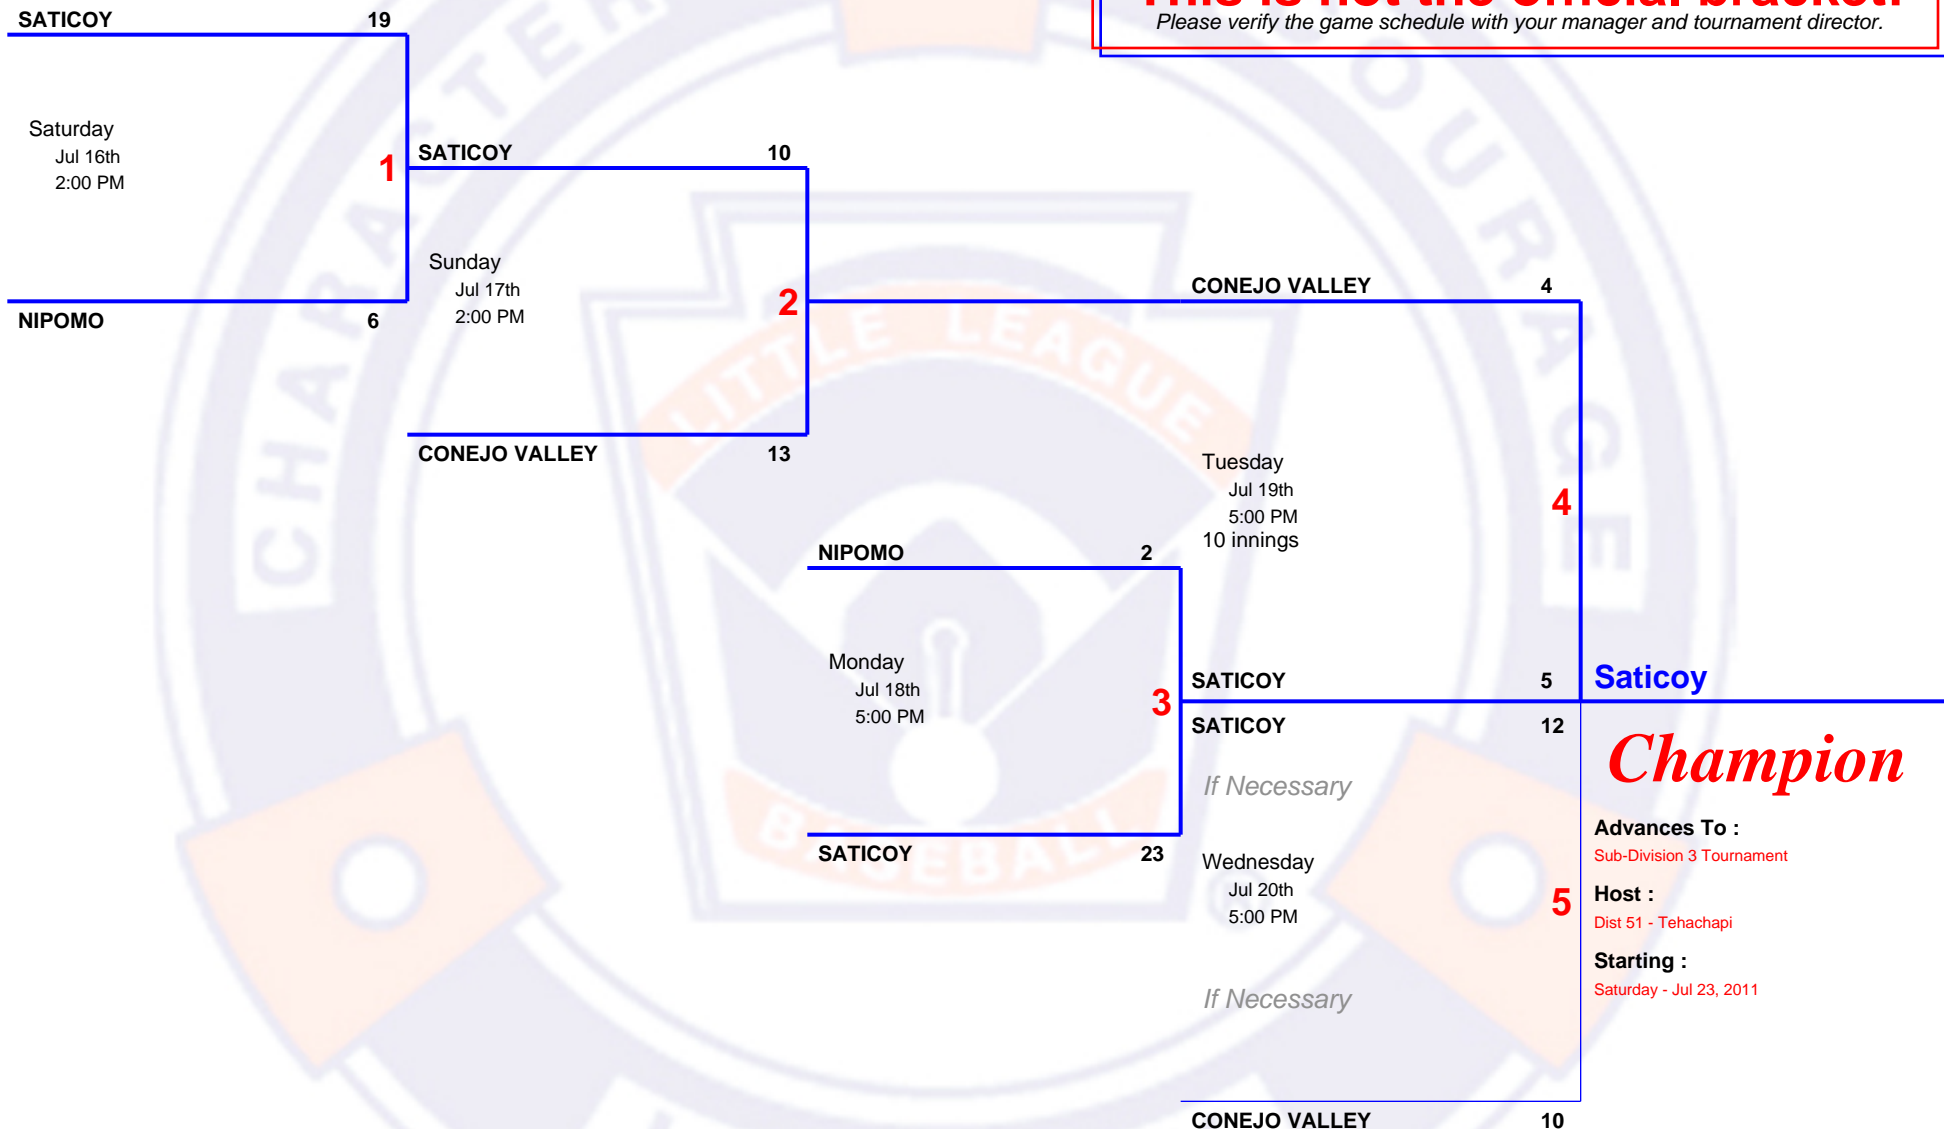

# 3 TEAM Double Elimination

## 2011 Juniors Section 1 Tournament

Host Nipomo LL (D65)  
Field 910 W. Tefft St, Nipomo, CA 93444  
Website nipomolittleleague.com

**This is not the official bracket!**

Please verify the game schedule with your manager and tournament director.