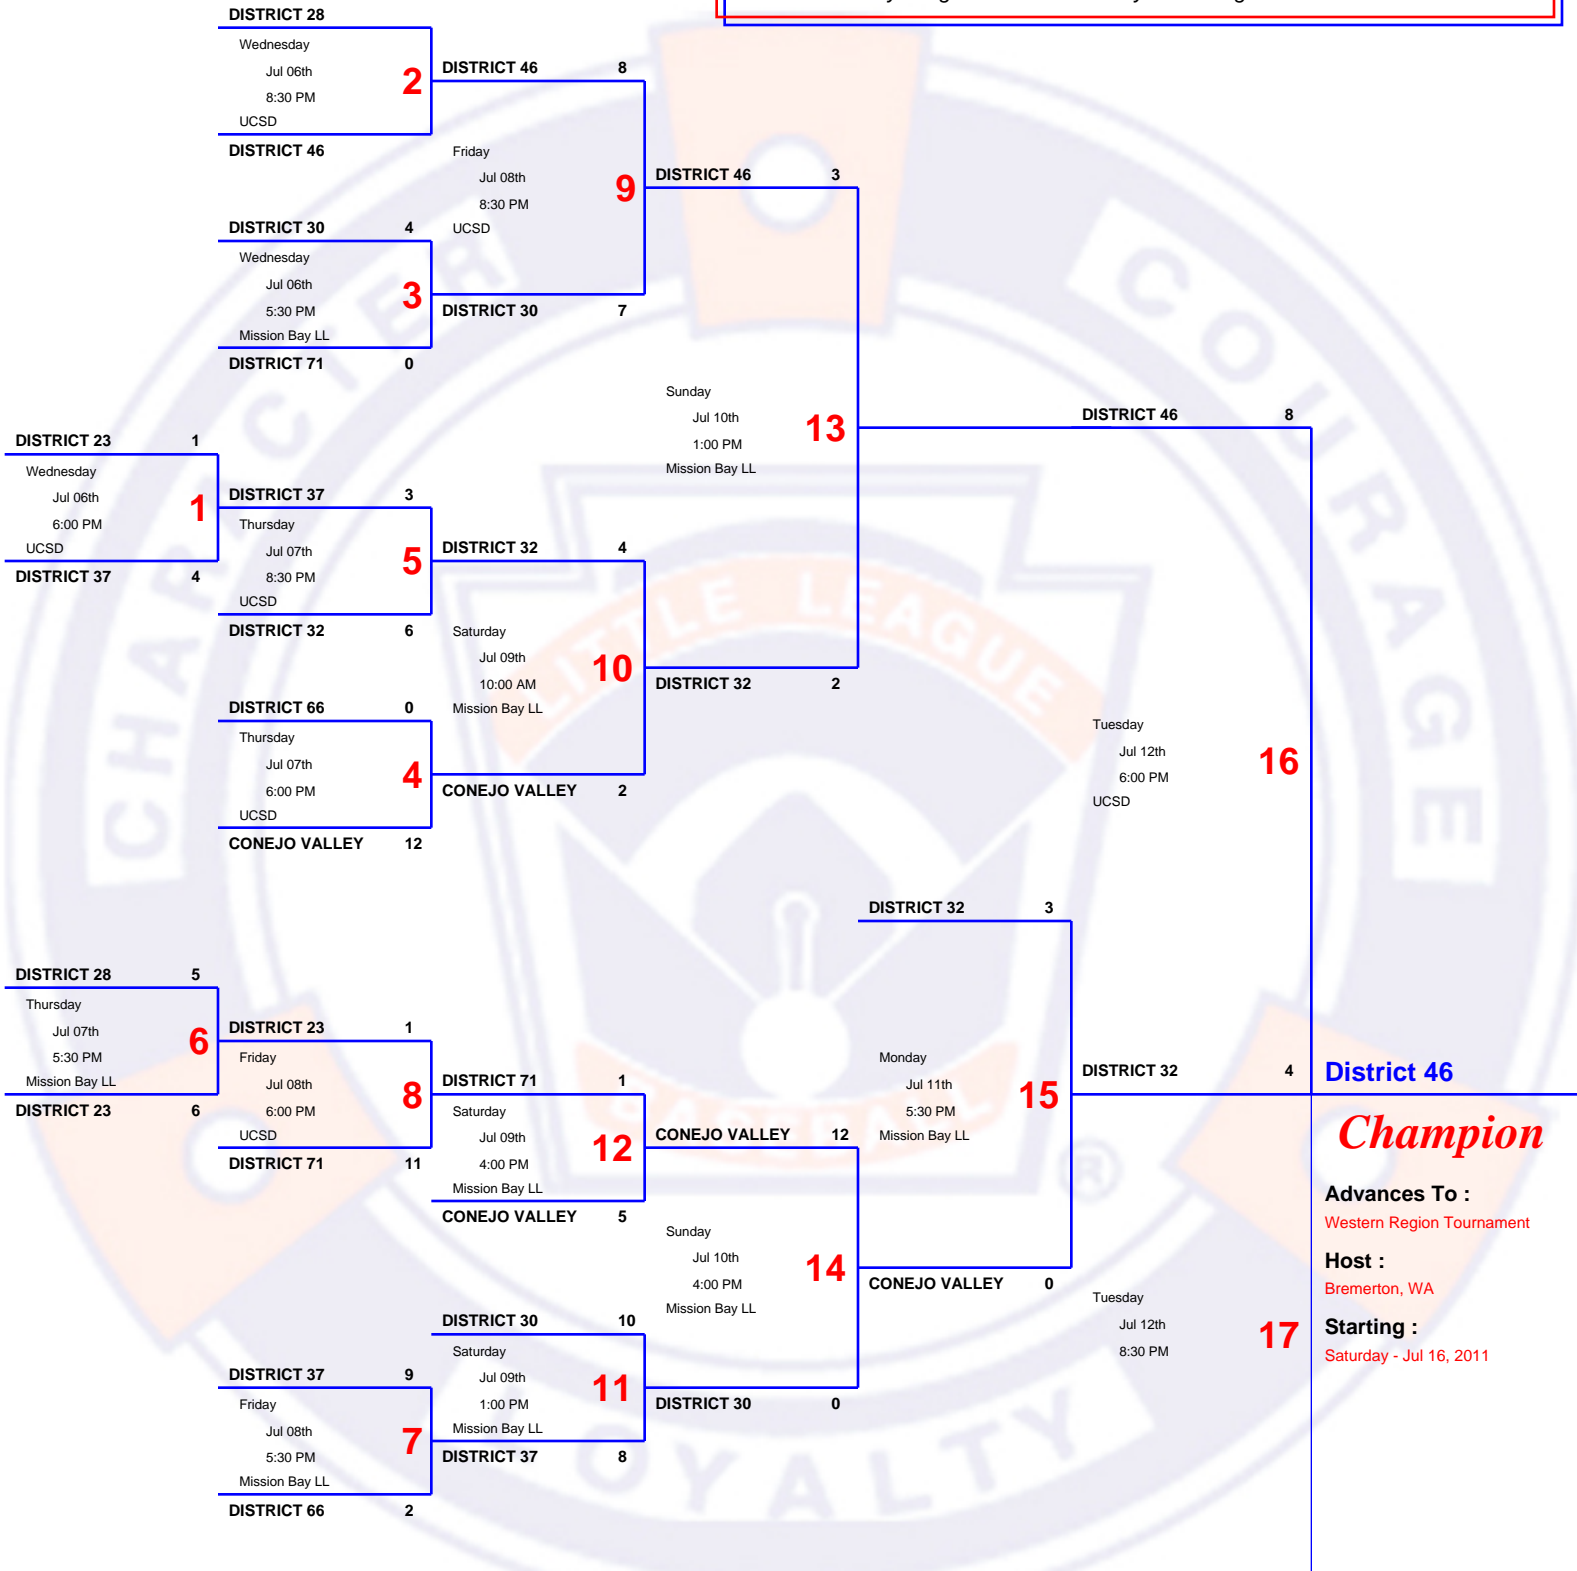

2011 Big League Division III Tournament

Host **District 32 - San Diego**
Field

This is not the official bracket!
Please verify the game schedule with your manager and tournament director.

Champion

Advances To :
Western Region Tournament

Host :
Bremerton, WA

Starting :
Saturday - Jul 16, 2011