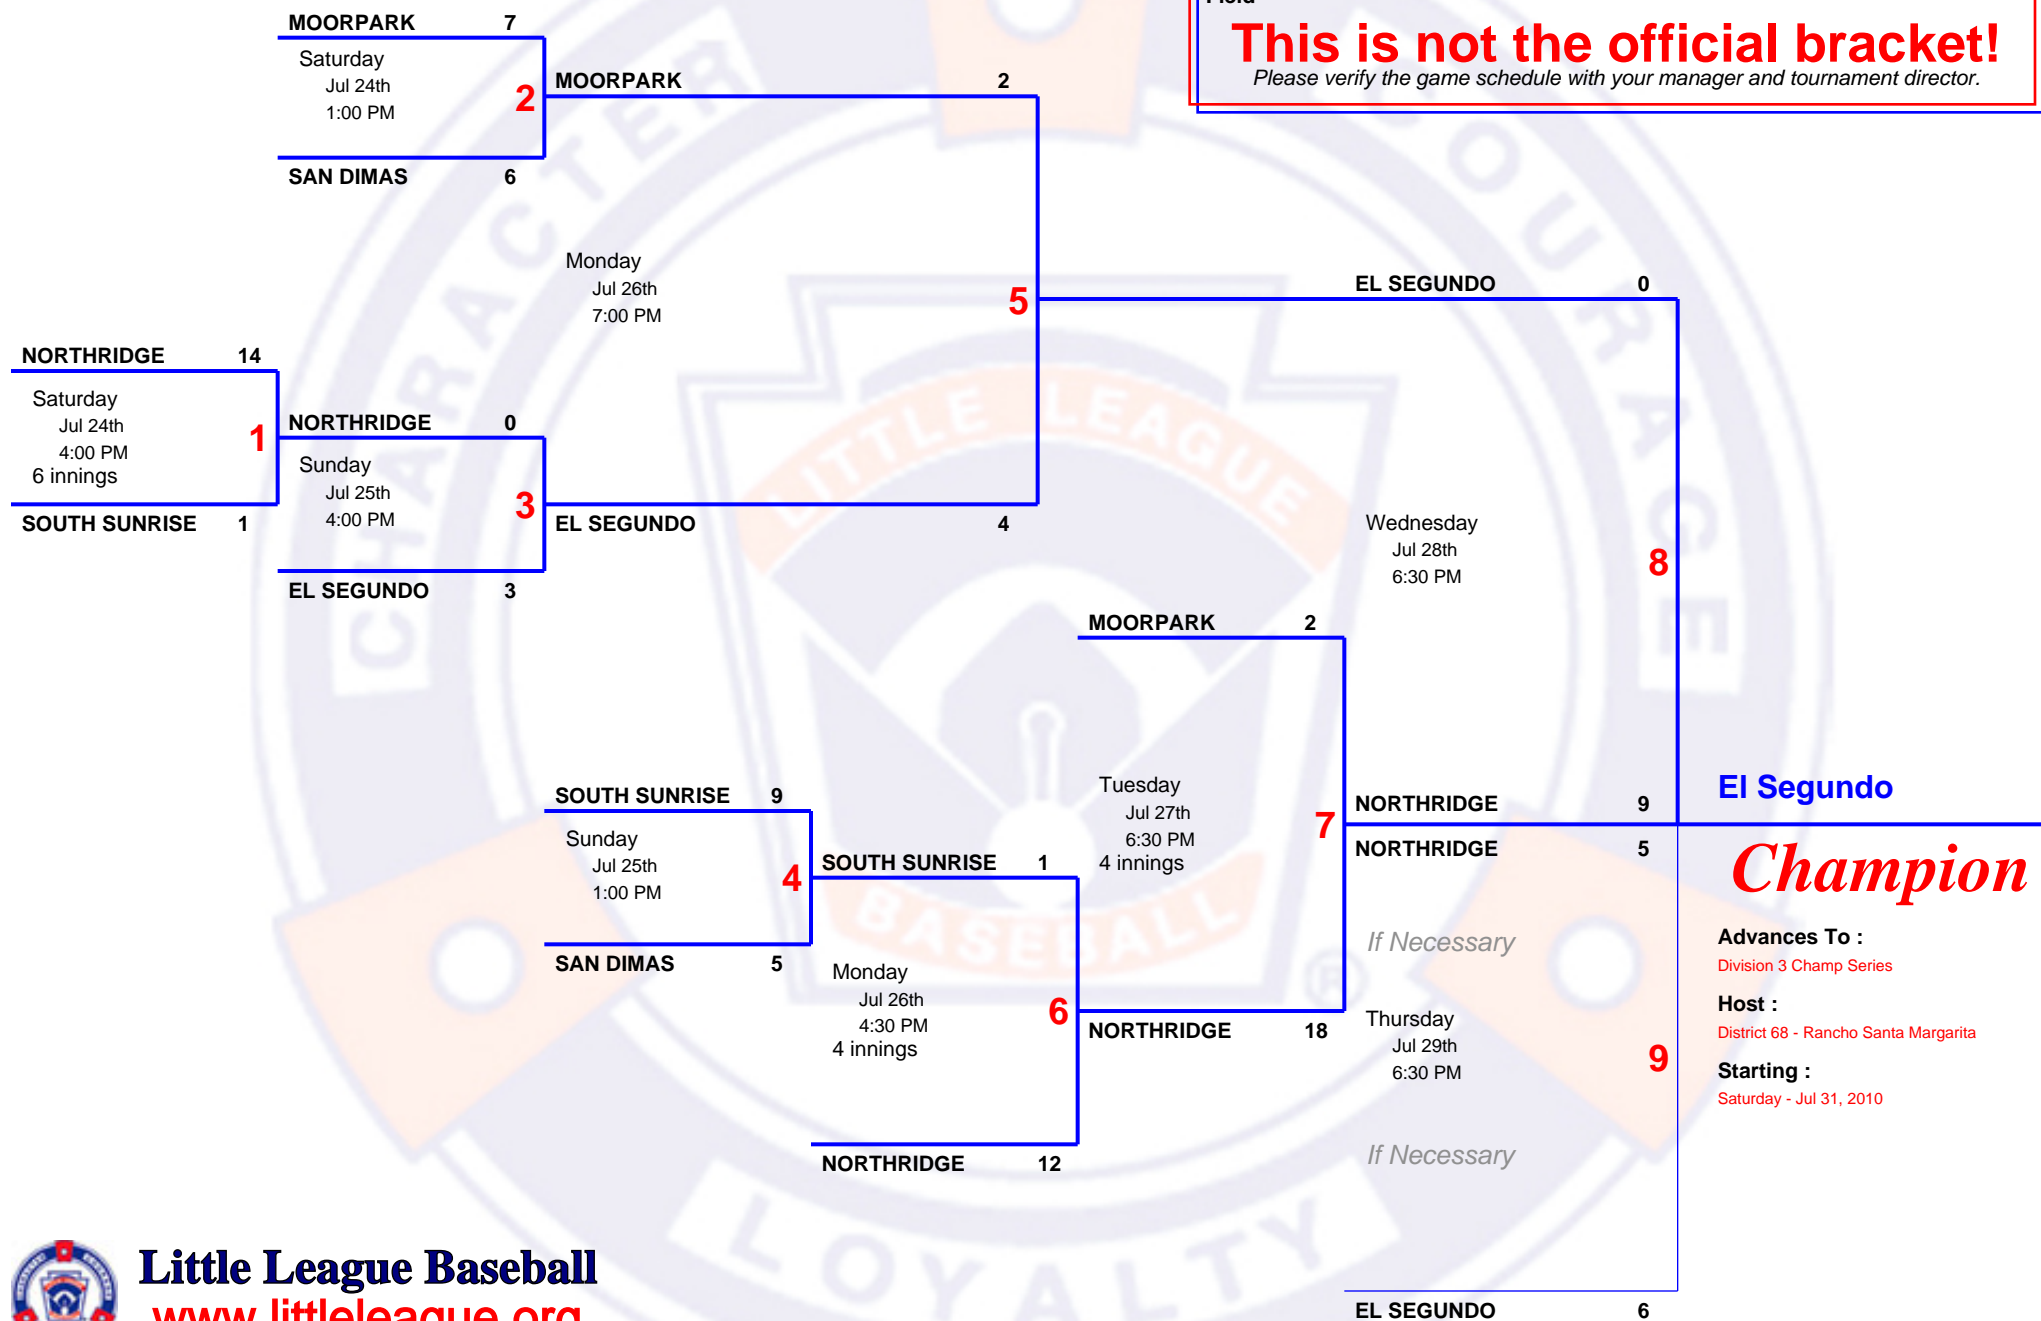

5 TEAM Double Elimination

2010 11 & 12
Sub-Division 3 tournament

Host District 36 - Redondo Beach
 Field

This is not the official bracket!
 Please verify the game schedule with your manager and tournament director.