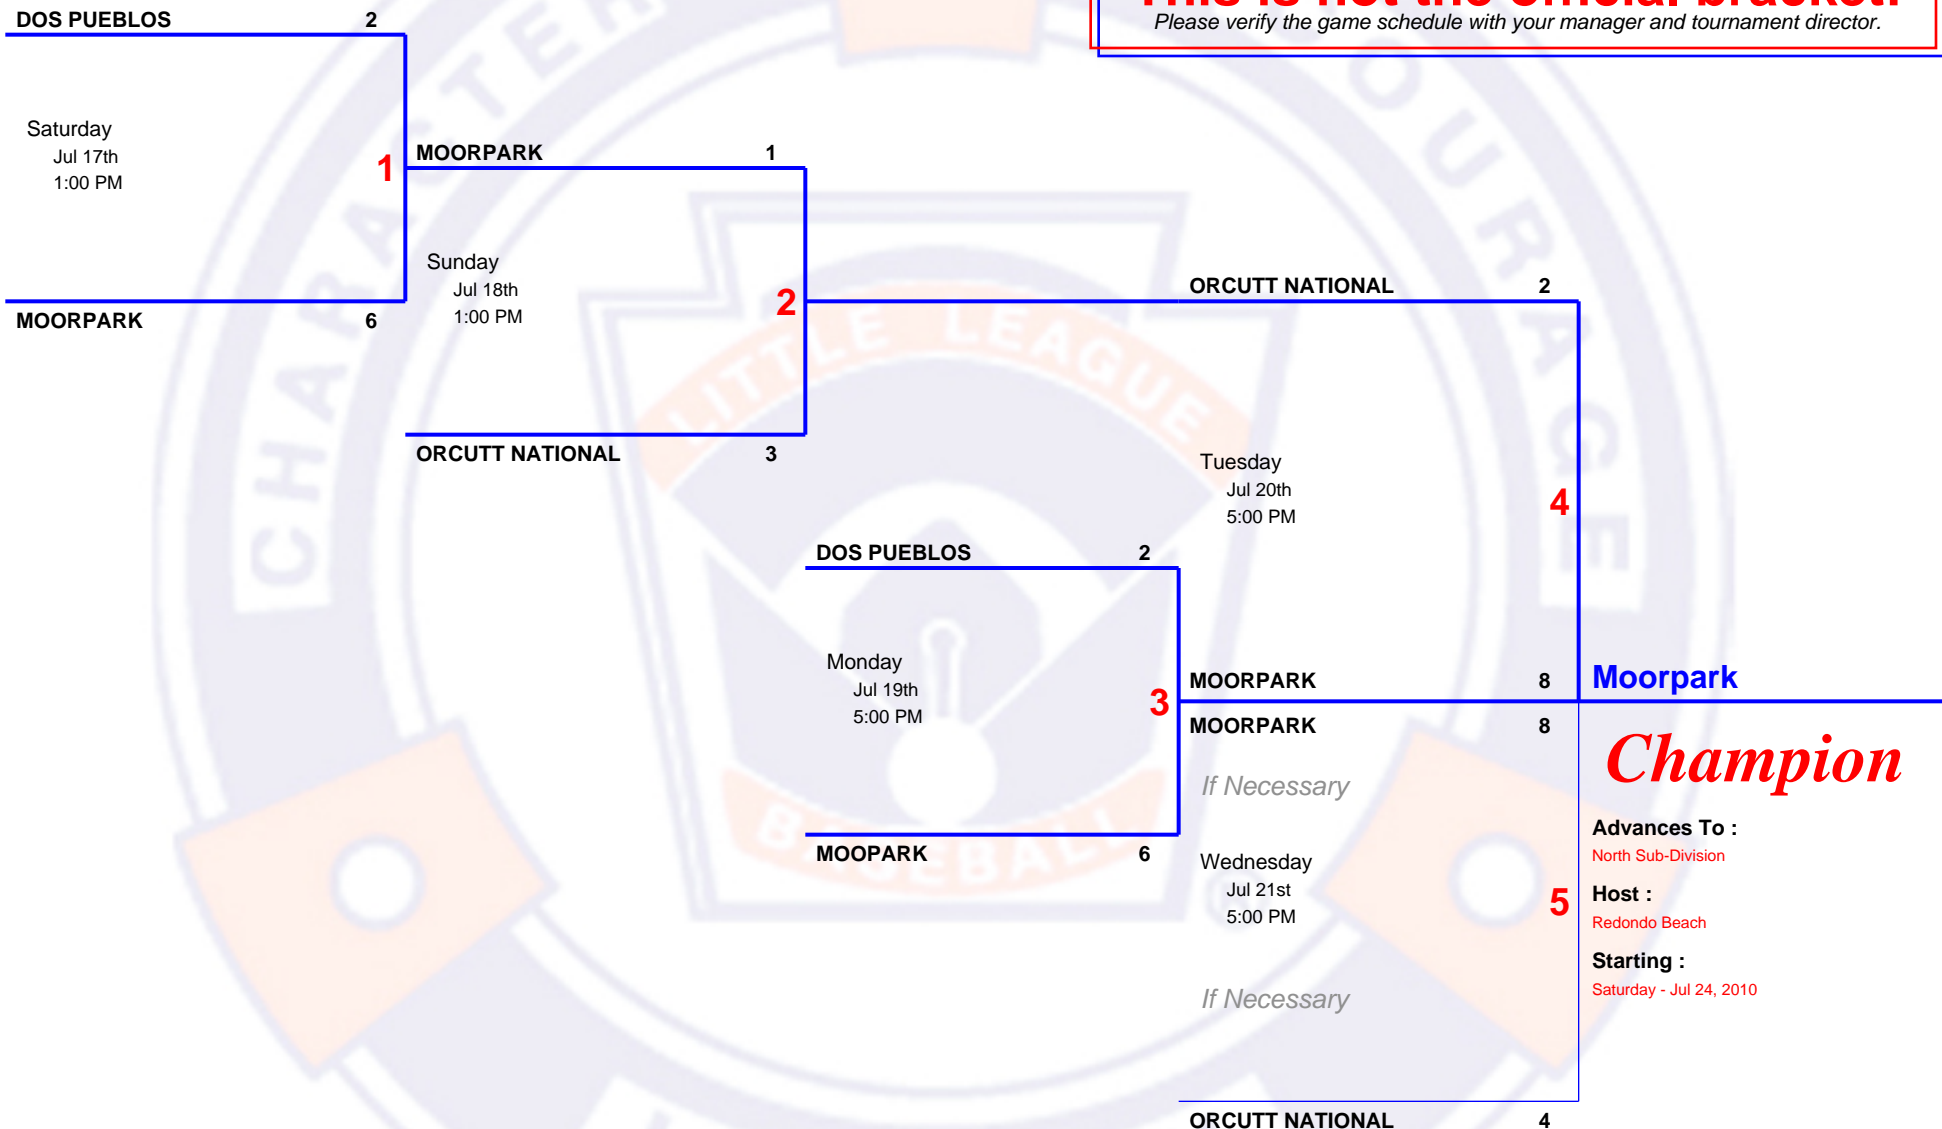

3 TEAM Double Elimination

2010 11 & 12 Section 1 tournament

Host Arroyo Grande LL (D65)
Field Arroyo Grande, CA 93421
Website agvll.leaguetoobox.com

This is not the official bracket!

Please verify the game schedule with your manager and tournament director.

Little League Baseball
www.littleleague.org

Bracket last revised on Jul 21, 2010
please email your scores to : scores@cad13.info

Updated brackets can be found at <http://www.cad13.info/tournaments>

Bracket2pdf copyright 2026 WWWpages.com all rights reserved