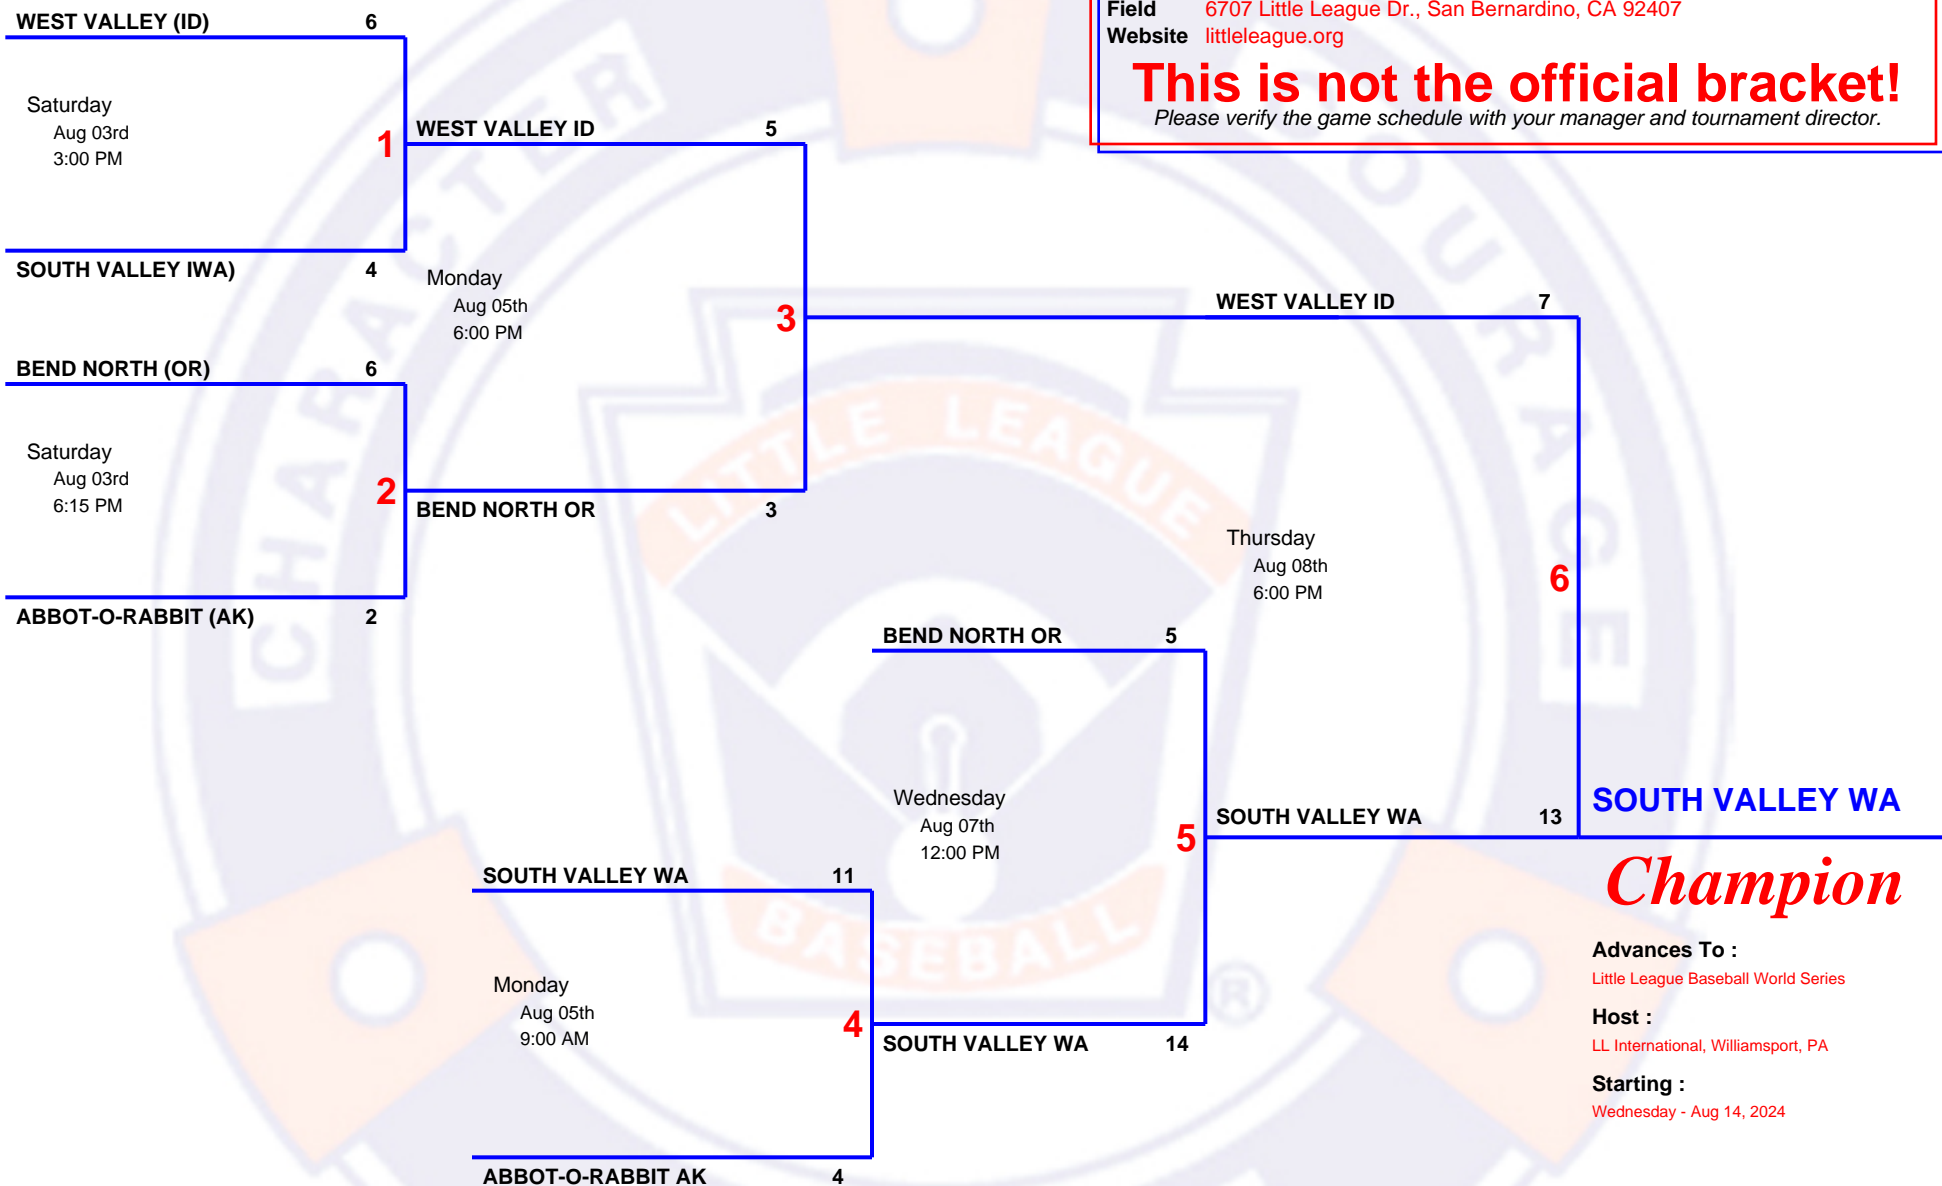

4 TEAM Double Elimination

2024 10-12
Northwest Region Tournament

Host Little League Western Region
Field 6707 Little League Dr., San Bernardino, CA 92407
Website littleleague.org

This is not the official bracket!

Please verify the game schedule with your manager and tournament director.

Advances To :
 Little League Baseball World Series

Host :
 LL International, Williamsport, PA

Starting :
 Wednesday - Aug 14, 2024