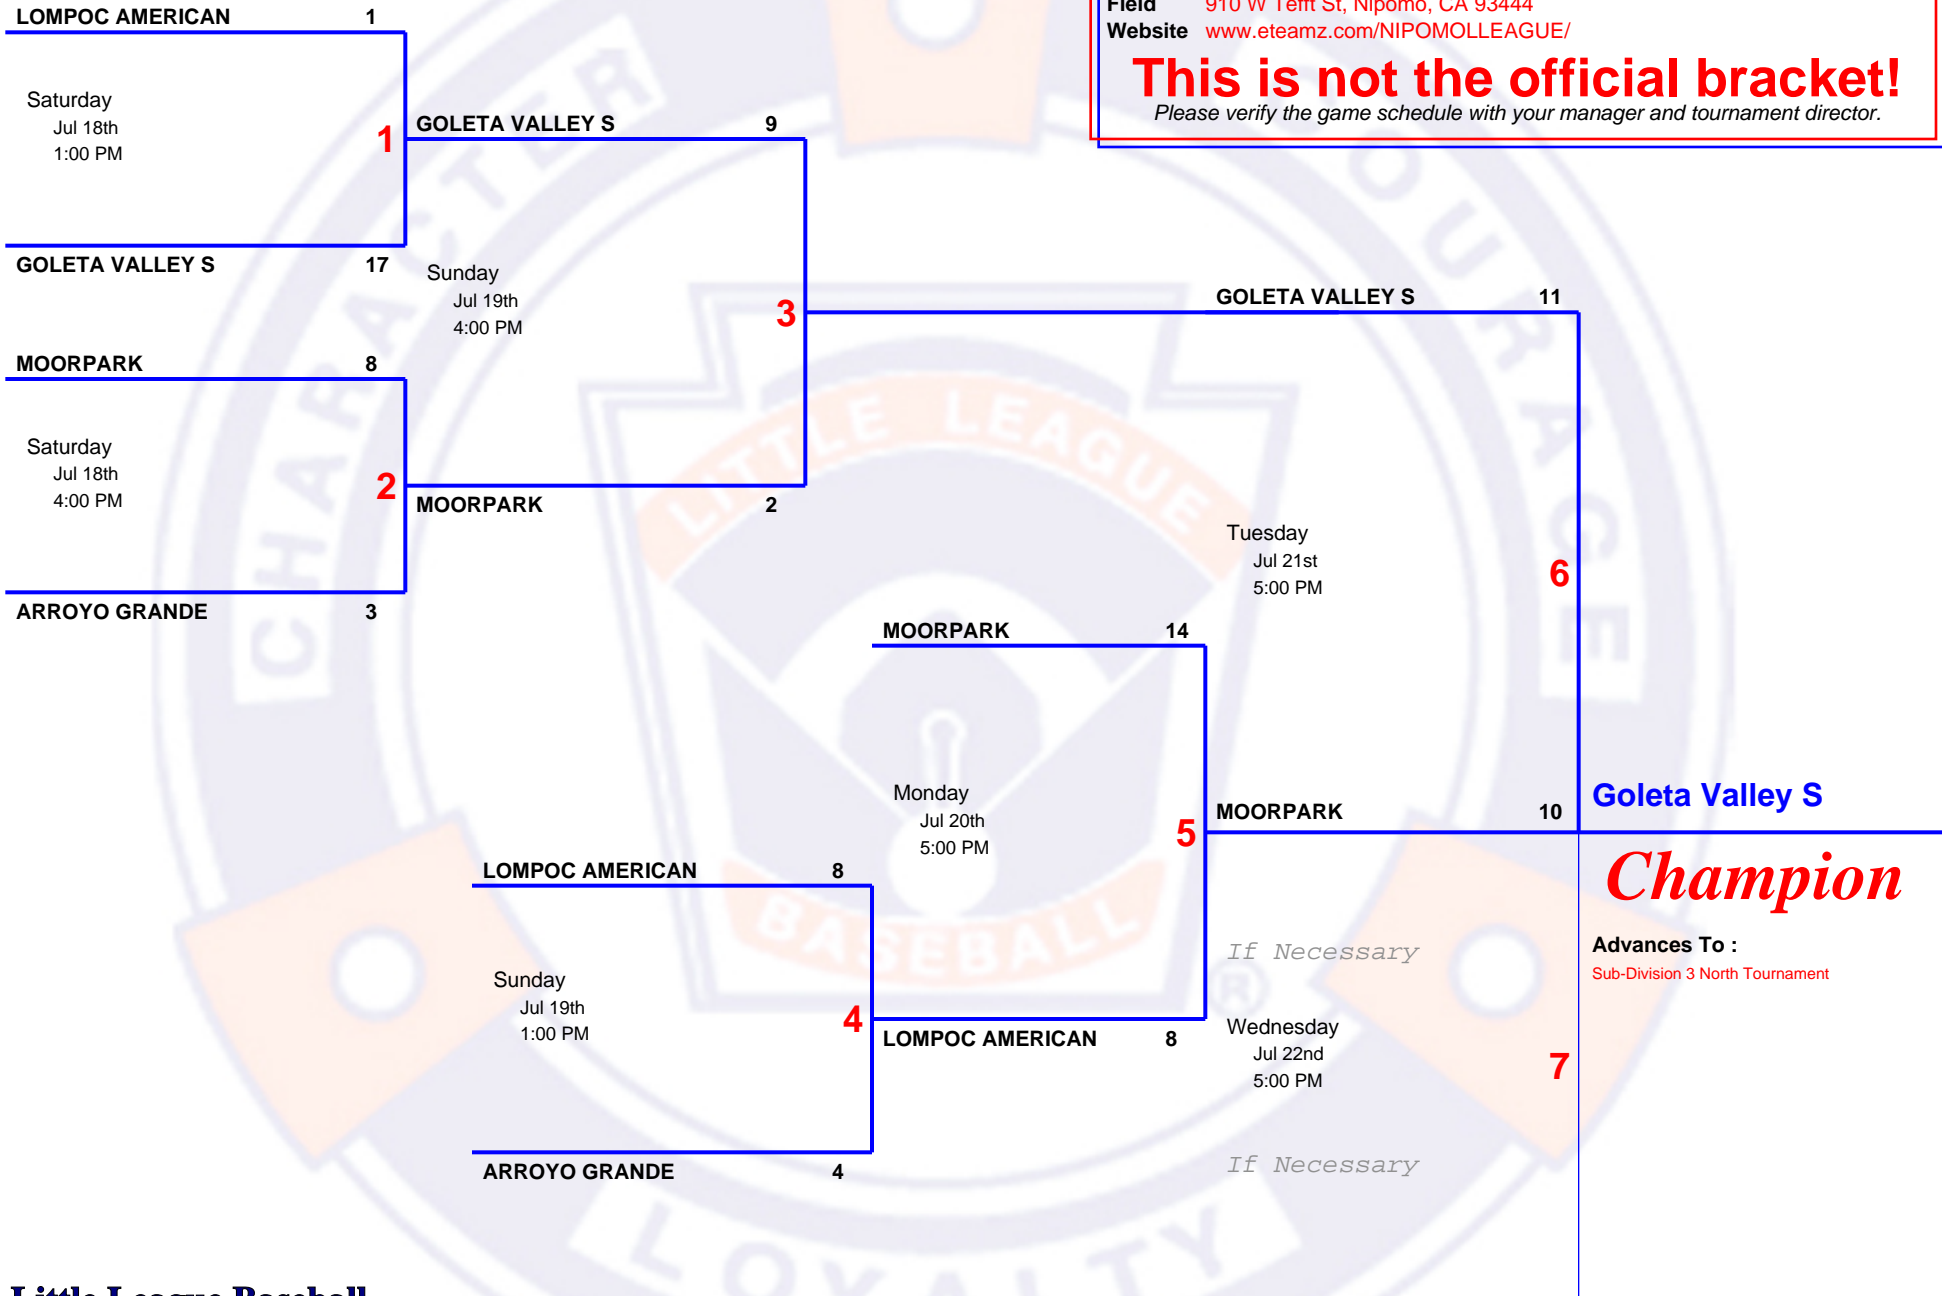

4 TEAM Double Elimination

2009 9 & 10 Section 1 Tournament

Host Nipomo LL (D65)
Field 910 W Tefft St, Nipomo, CA 93444
Website www.eteamz.com/NIPOMOLLEAGUE/

This is not the official bracket!
Please verify the game schedule with your manager and tournament director.