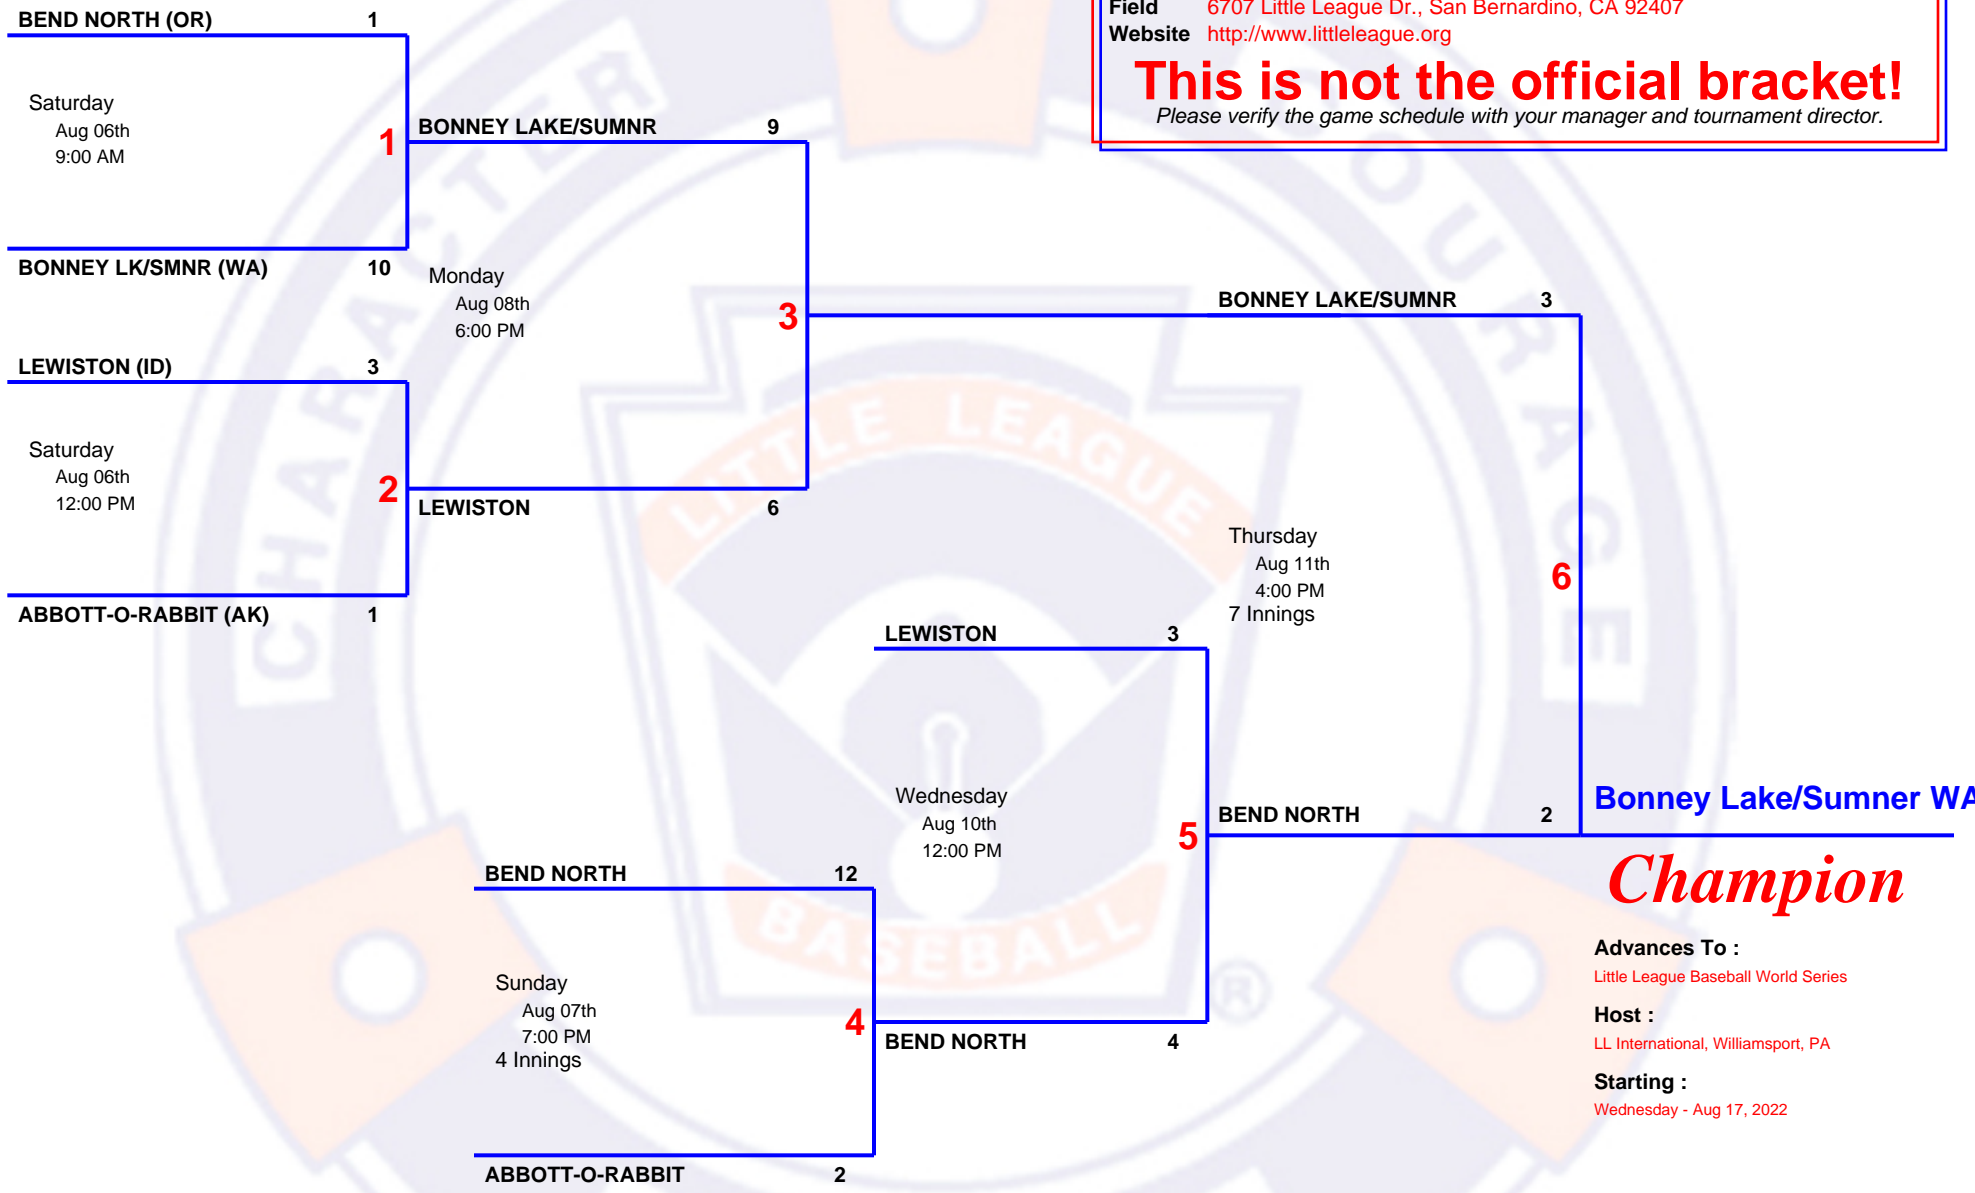

4 TEAM Double Elimination

2022 10-12
Northwest Region Tournament

Host Little League Western Region
Field 6707 Little League Dr., San Bernardino, CA 92407
Website <http://www.littleleague.org>

This is not the official bracket!
 Please verify the game schedule with your manager and tournament director.

Champion

Advances To :
 Little League Baseball World Series

Host :
 LL International, Williamsport, PA

Starting :
 Wednesday - Aug 17, 2022