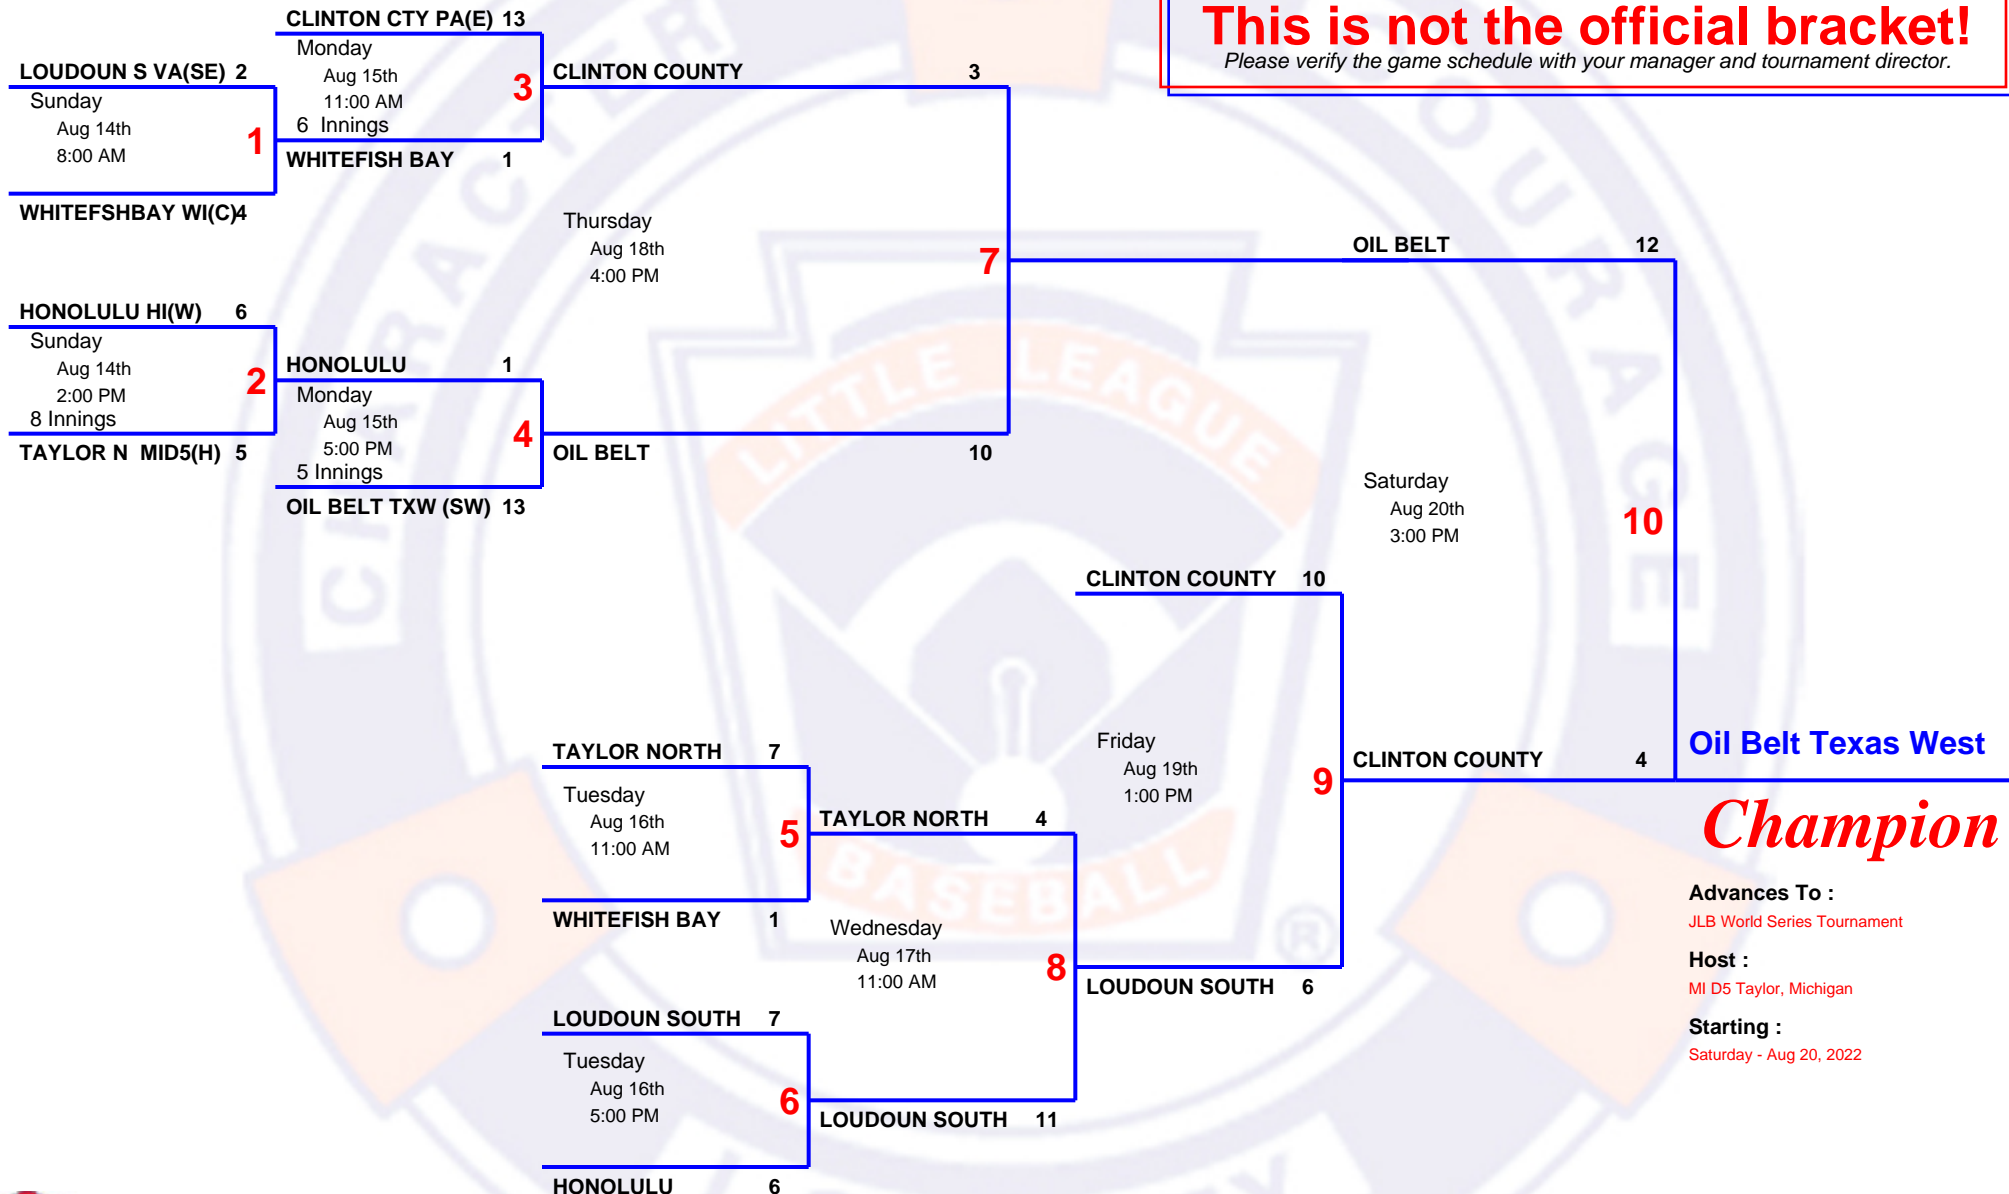

6 TEAM Double Elimination

2022 Junior JLB World Series U.S. Bracket

Host MI District 5 Taylor, Michigan
Field Heritage Park, 12111 Pardee Rd, Taylor, Michigan
Website littleleague.org

This is not the official bracket!

Please verify the game schedule with your manager and tournament director.

Champion

Advances To :
JLB World Series Tournament
Host :
MI D5 Taylor, Michigan
Starting :
Saturday - Aug 20, 2022