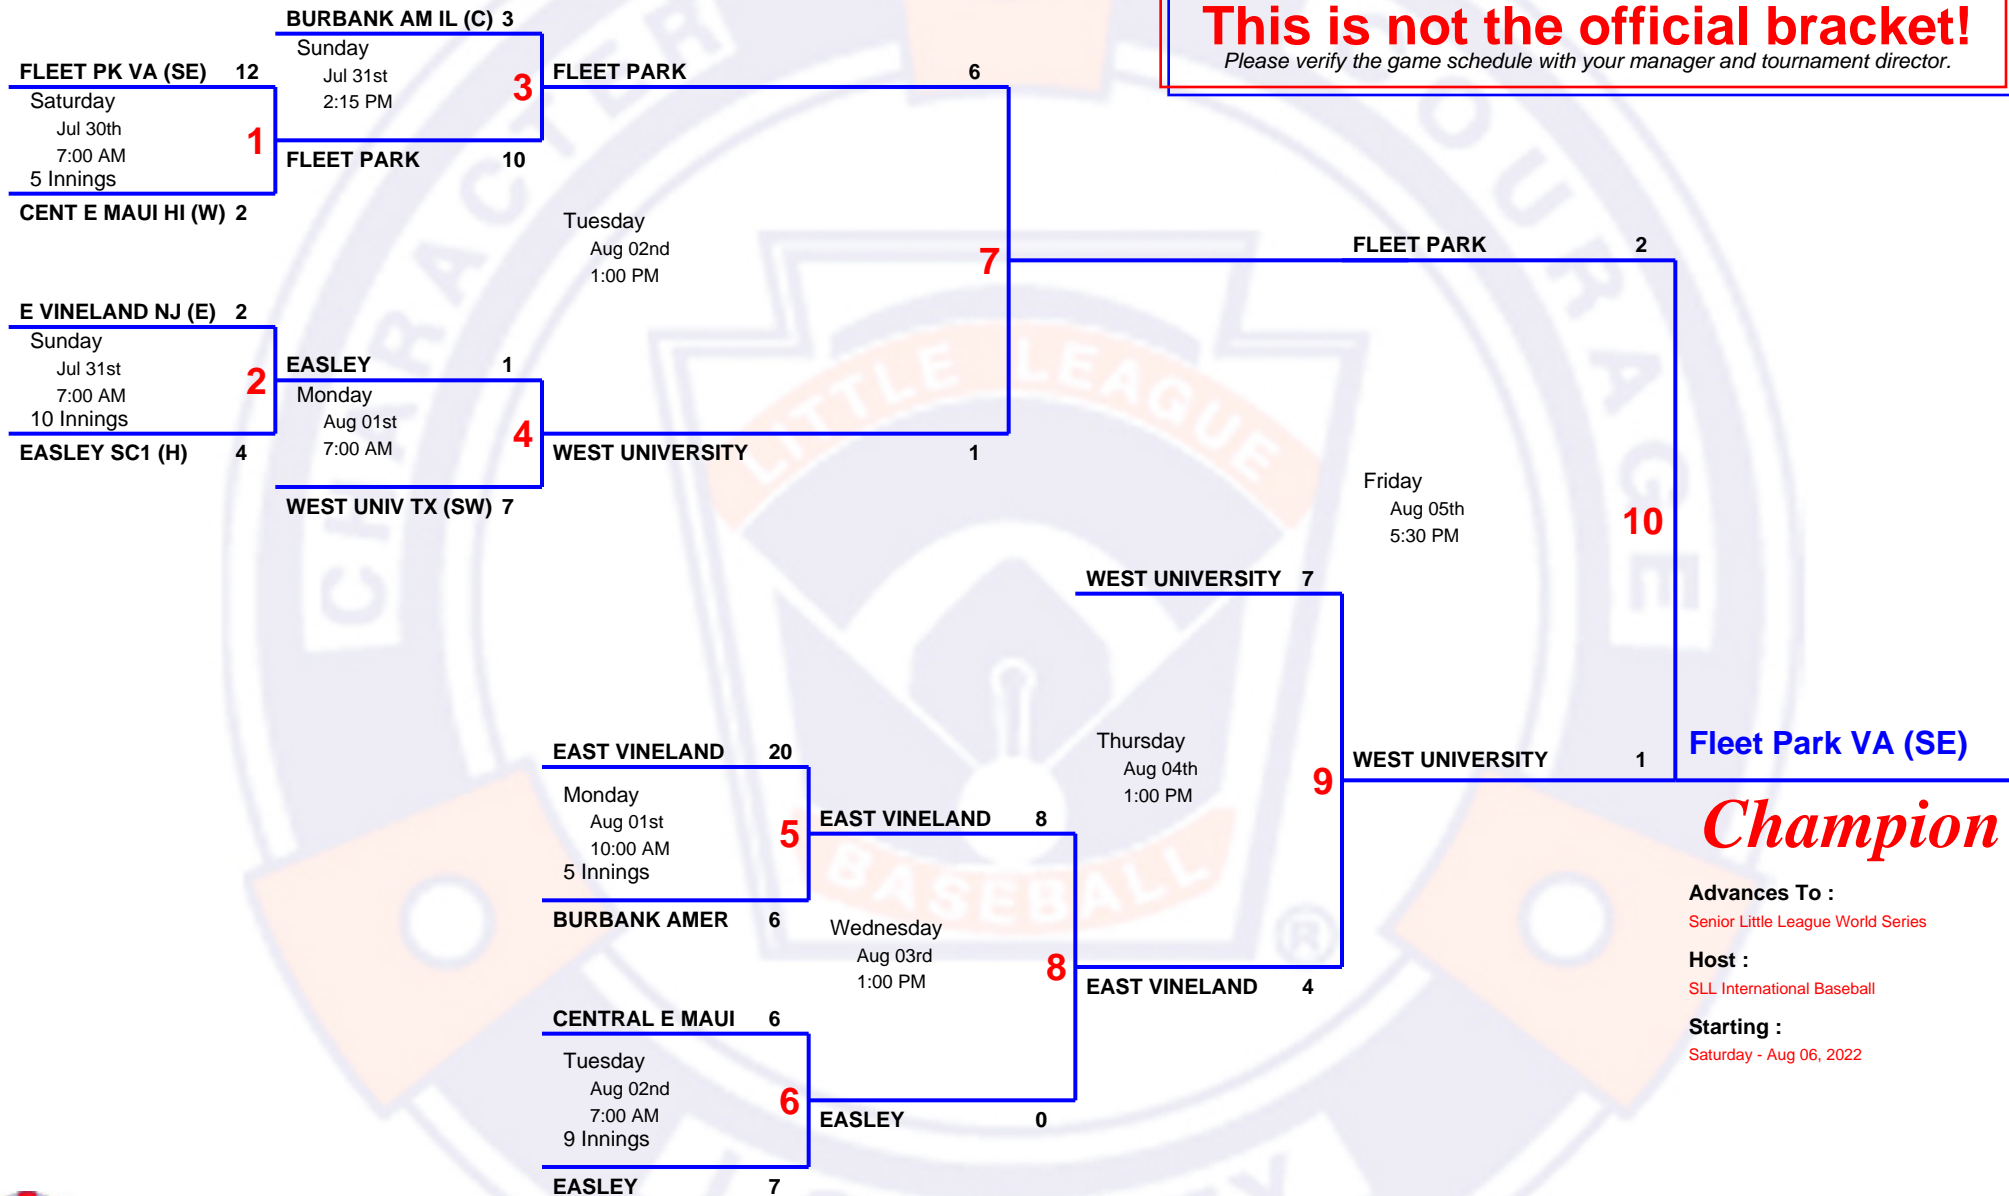

6 TEAM Double Elimination

2022 Senior SLB World Series U. S. Bracket

Host SC District 1 Easley, South Carolina
Field JB Red Owens SptsCmplx, 111 Walkers Way, Easley, SC
Website littleleague.org

This is not the official bracket!

Please verify the game schedule with your manager and tournament director.

Champion

Advances To :
Senior Little League World Series

Host :
SLL International Baseball

Starting :
Saturday - Aug 06, 2022