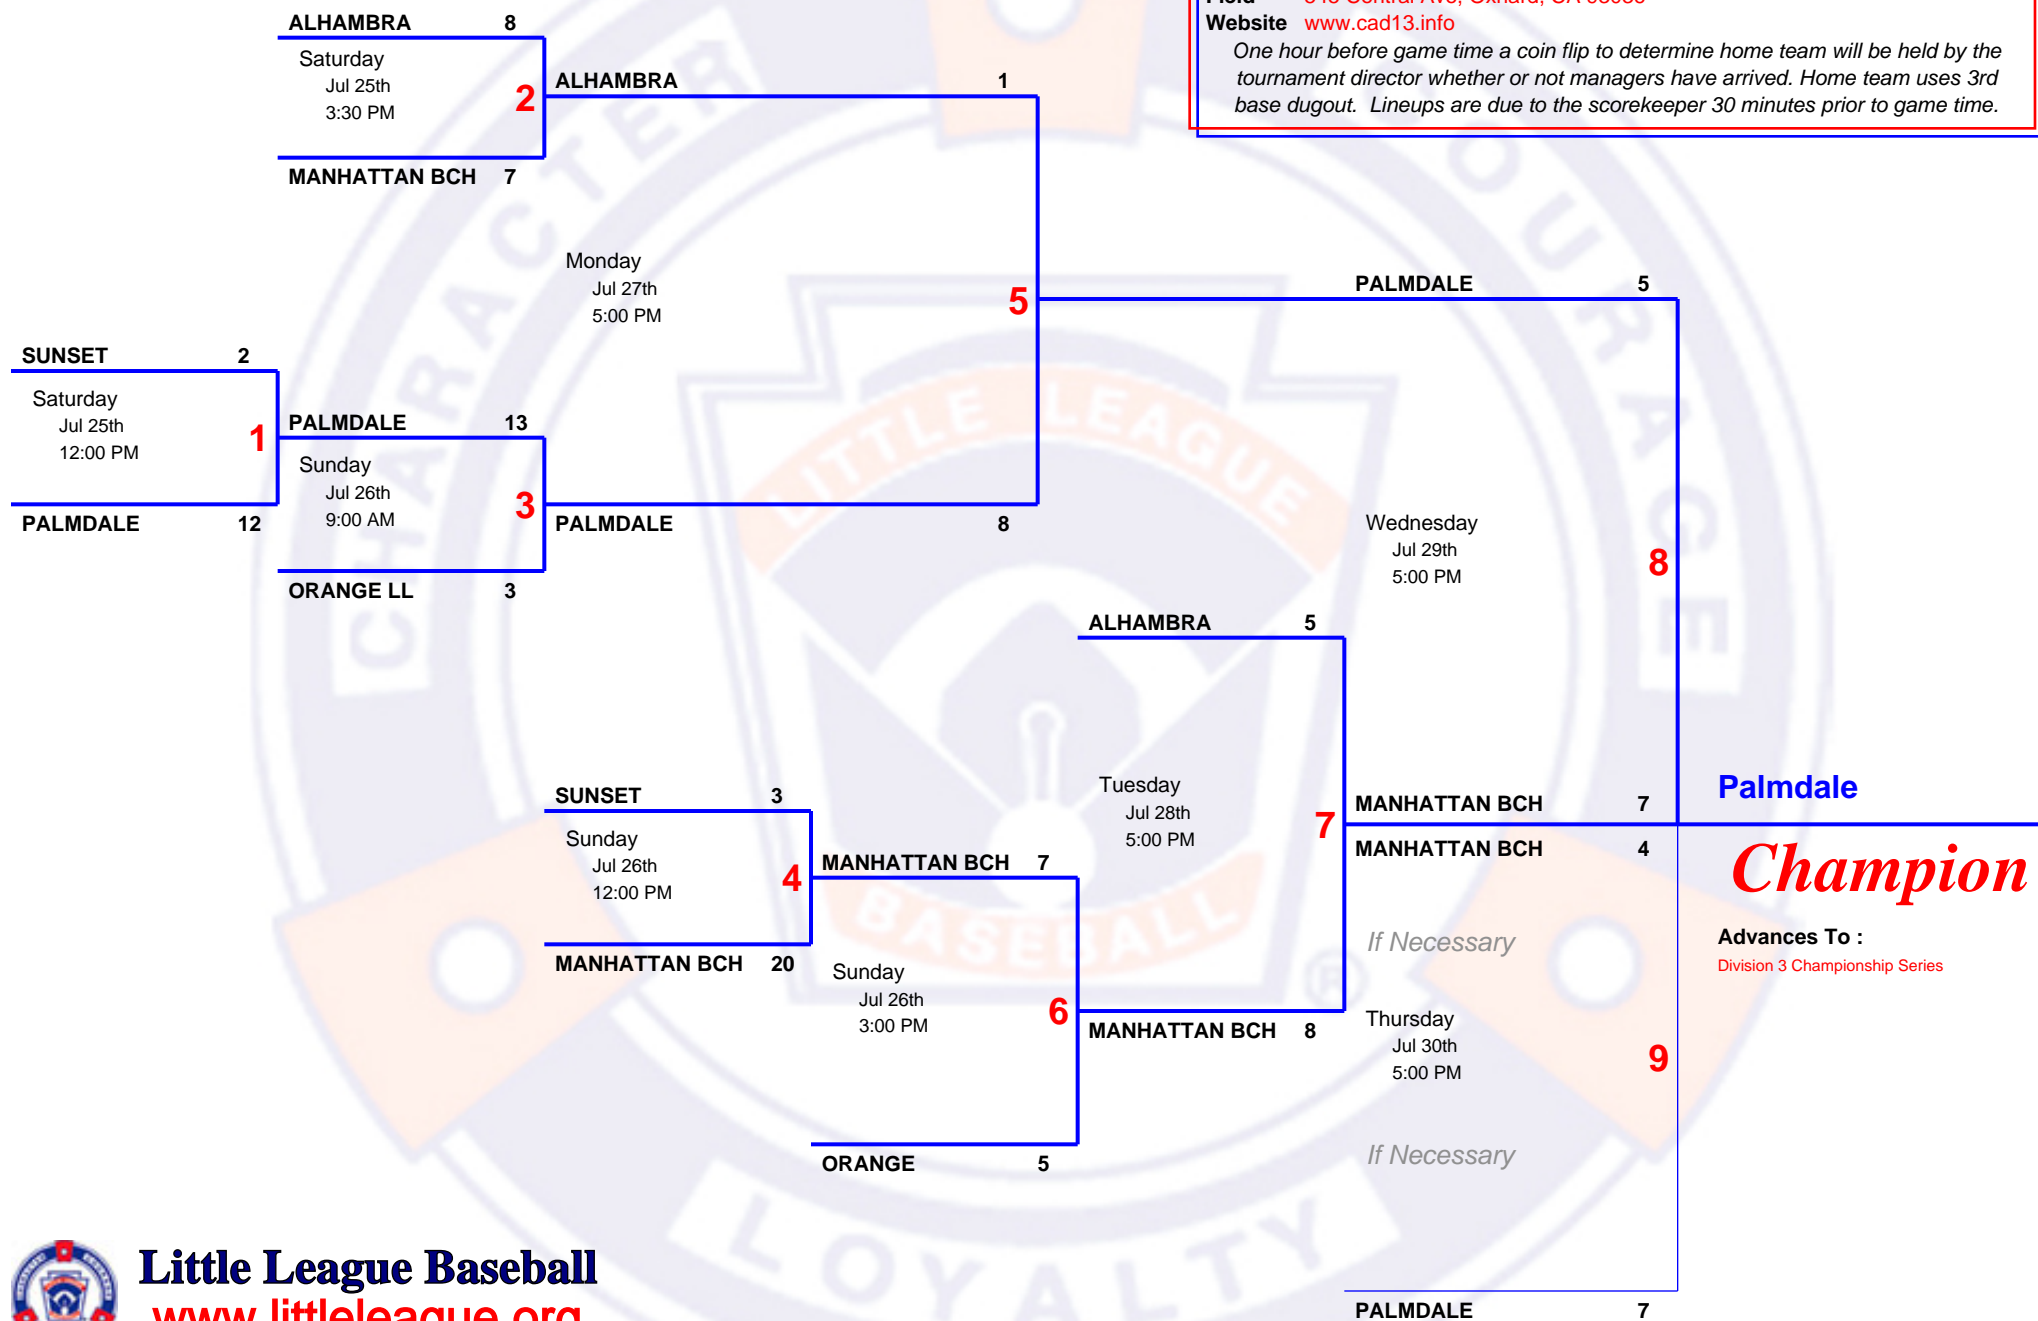

5 TEAM Double Elimination

2009 Seniors Sub-Division 3 North Tournament

Host District 13 at Rio Mesa High School
Field 545 Central Ave, Oxnard, CA 93036
Website www.cad13.info

One hour before game time a coin flip to determine home team will be held by the tournament director whether or not managers have arrived. Home team uses 3rd base dugout. Lineups are due to the scorekeeper 30 minutes prior to game time.

Little League Baseball
www.littleleague.org

Bracket last revised on Jul 31, 2009
 please email your scores to : scores@cad13.info

Updated brackets can be found at <http://www.cad13.info/tournaments>

Bracket2pdf copyright 2022 WWWpages.com all rights reserved