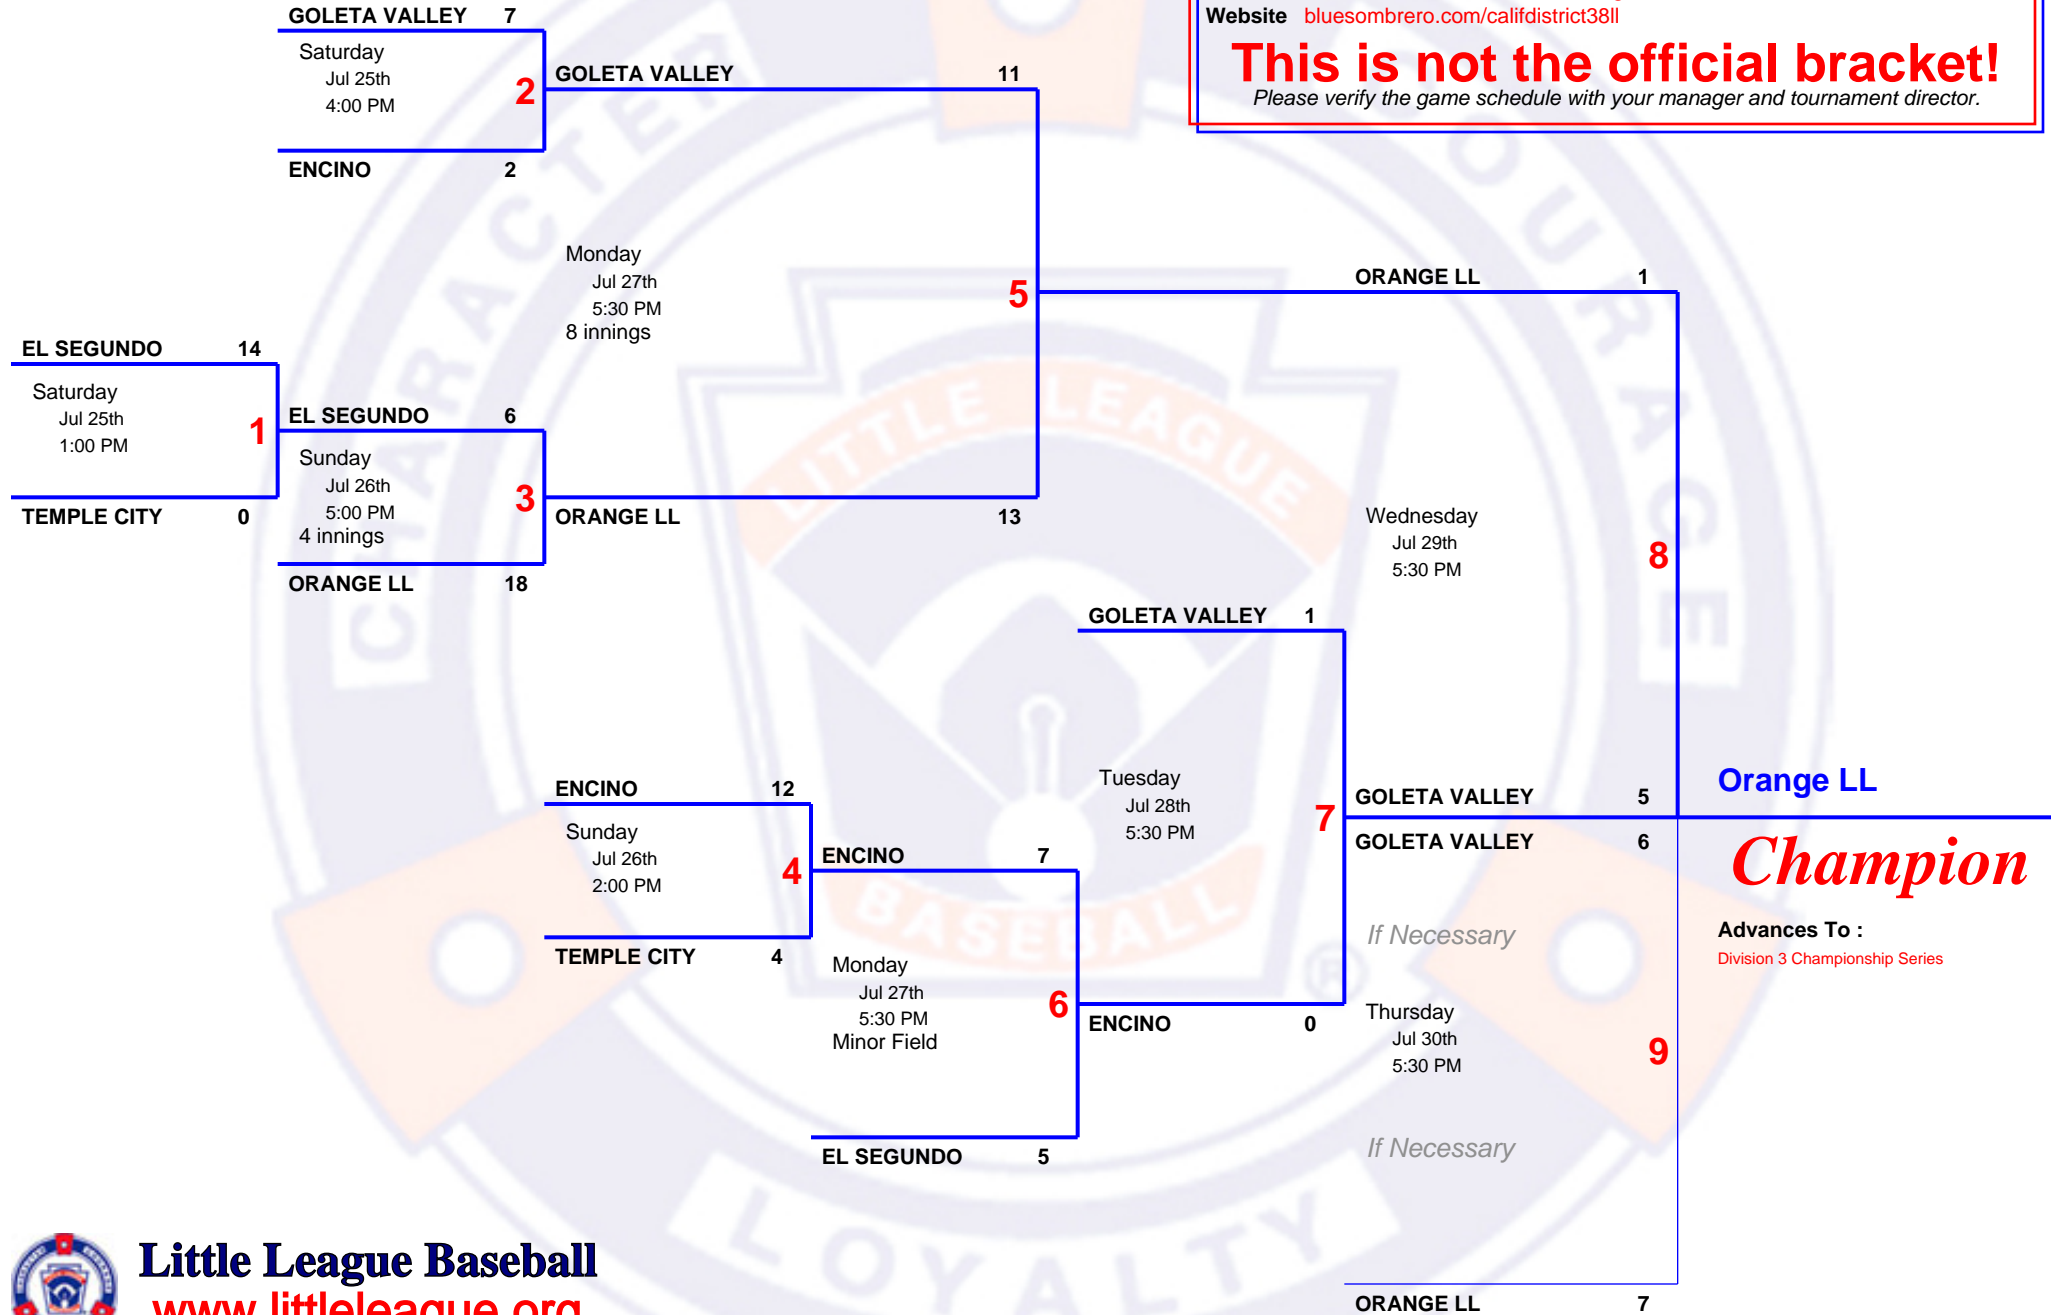

5 TEAM Double Elimination

2009 9 & 10

Sub-Division 3 North Tournament

Host District 38 at Lakewood Village LL
Field Carson St & Bellflower Blvd, Long Beach, CA 90808
Website bluesombrero.com/califdistrict38ll

This is not the official bracket!
Please verify the game schedule with your manager and tournament director.

Little League Baseball
www.littleleague.org

Bracket last revised on Jul 31, 2009
please email your scores to : scores@cad13.info

Updated brackets can be found at <http://www.cad13.info/tournaments>

Bracket2pdf copyright 2022 WWWpages.com all rights reserved