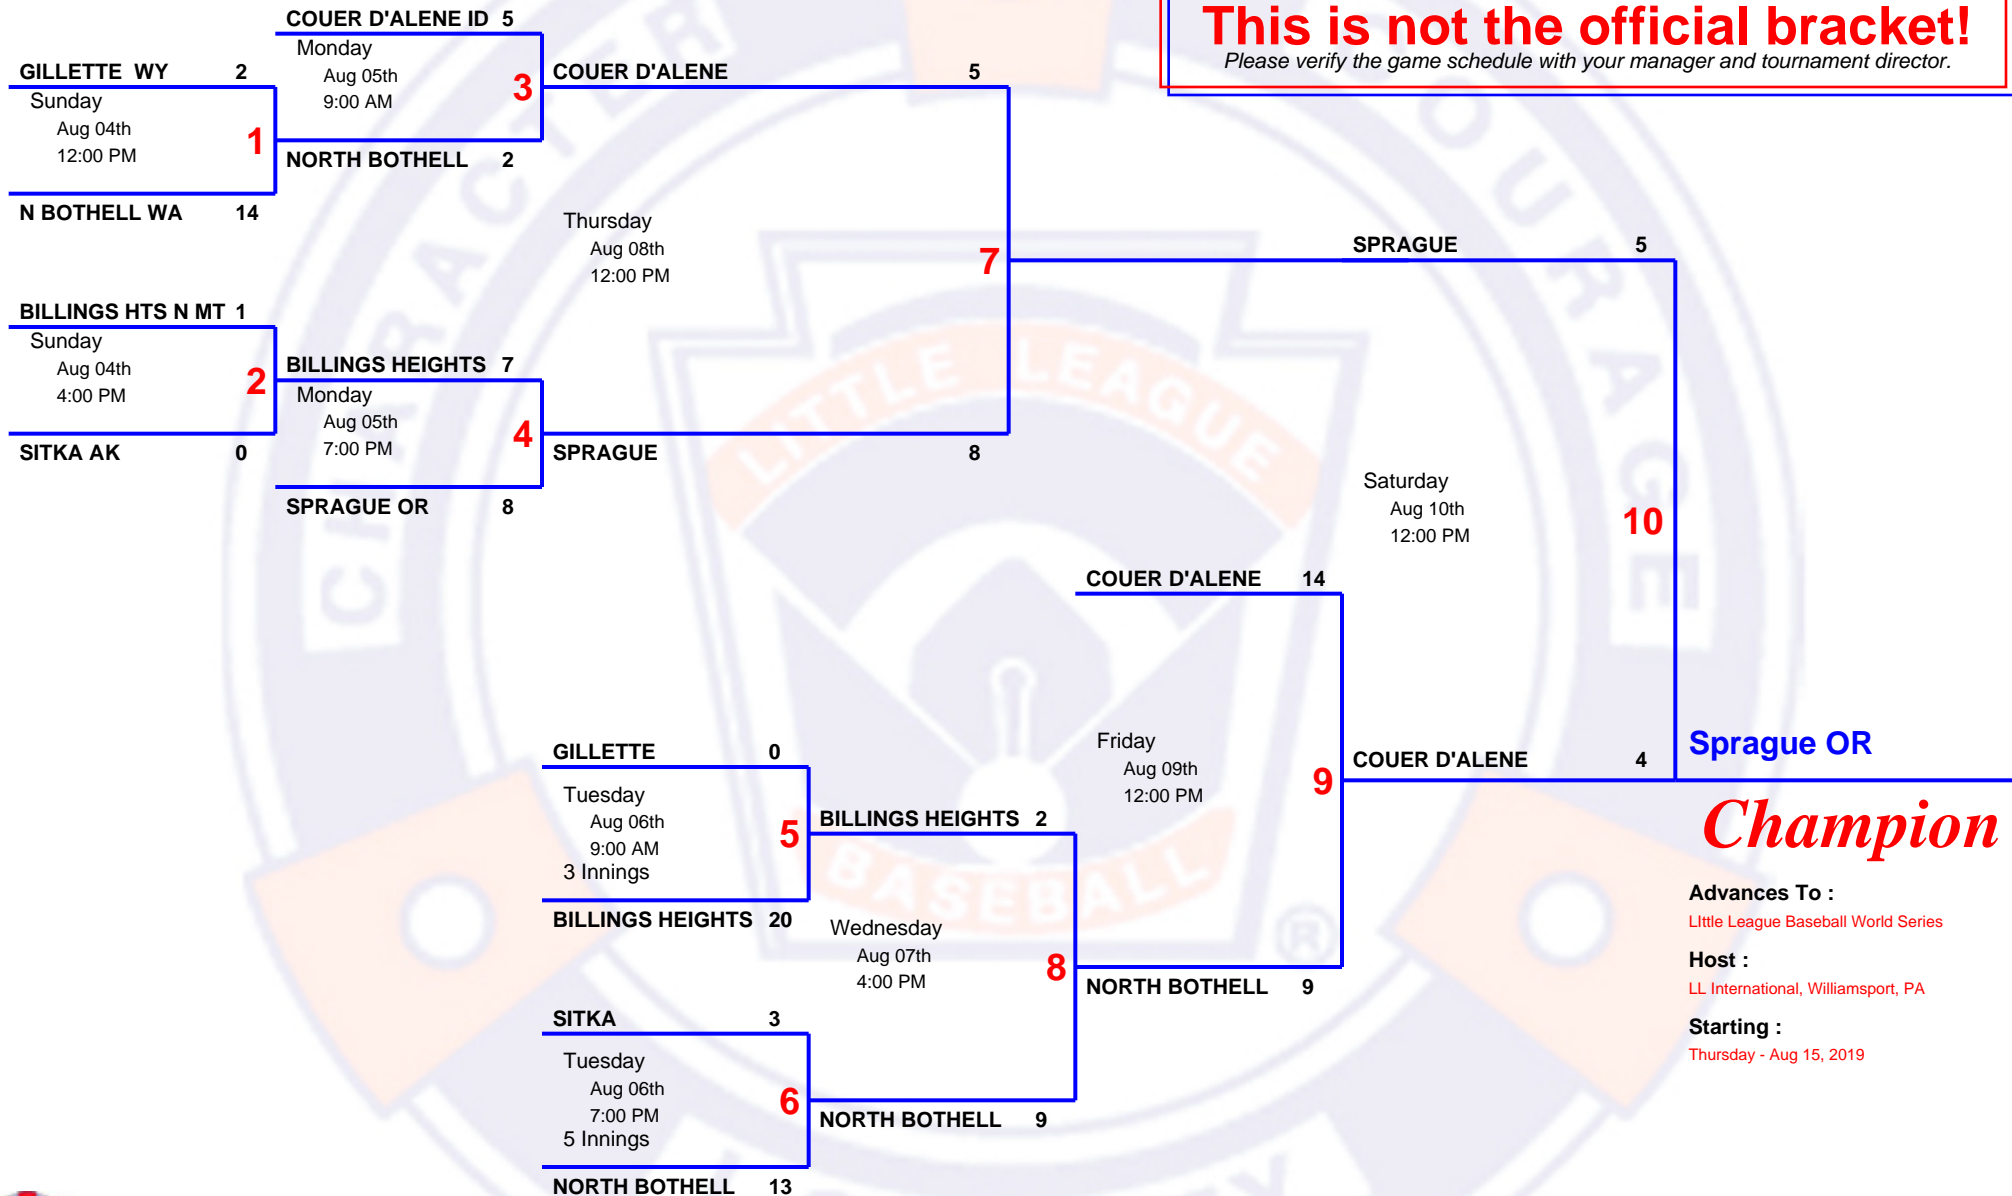

6 TEAM Double Elimination

2019 10-12

Northwest Region Tournament

Host Little League Western Region
Field 6707 Little League Dr, San Bernardino, CA 92407
Website <http://littleleague.org/>

This is not the official bracket!

Please verify the game schedule with your manager and tournament director.

Champion

Advances To :
 Little League Baseball World Series

Host :
 LL International, Williamsport, PA

Starting :
 Thursday - Aug 15, 2019