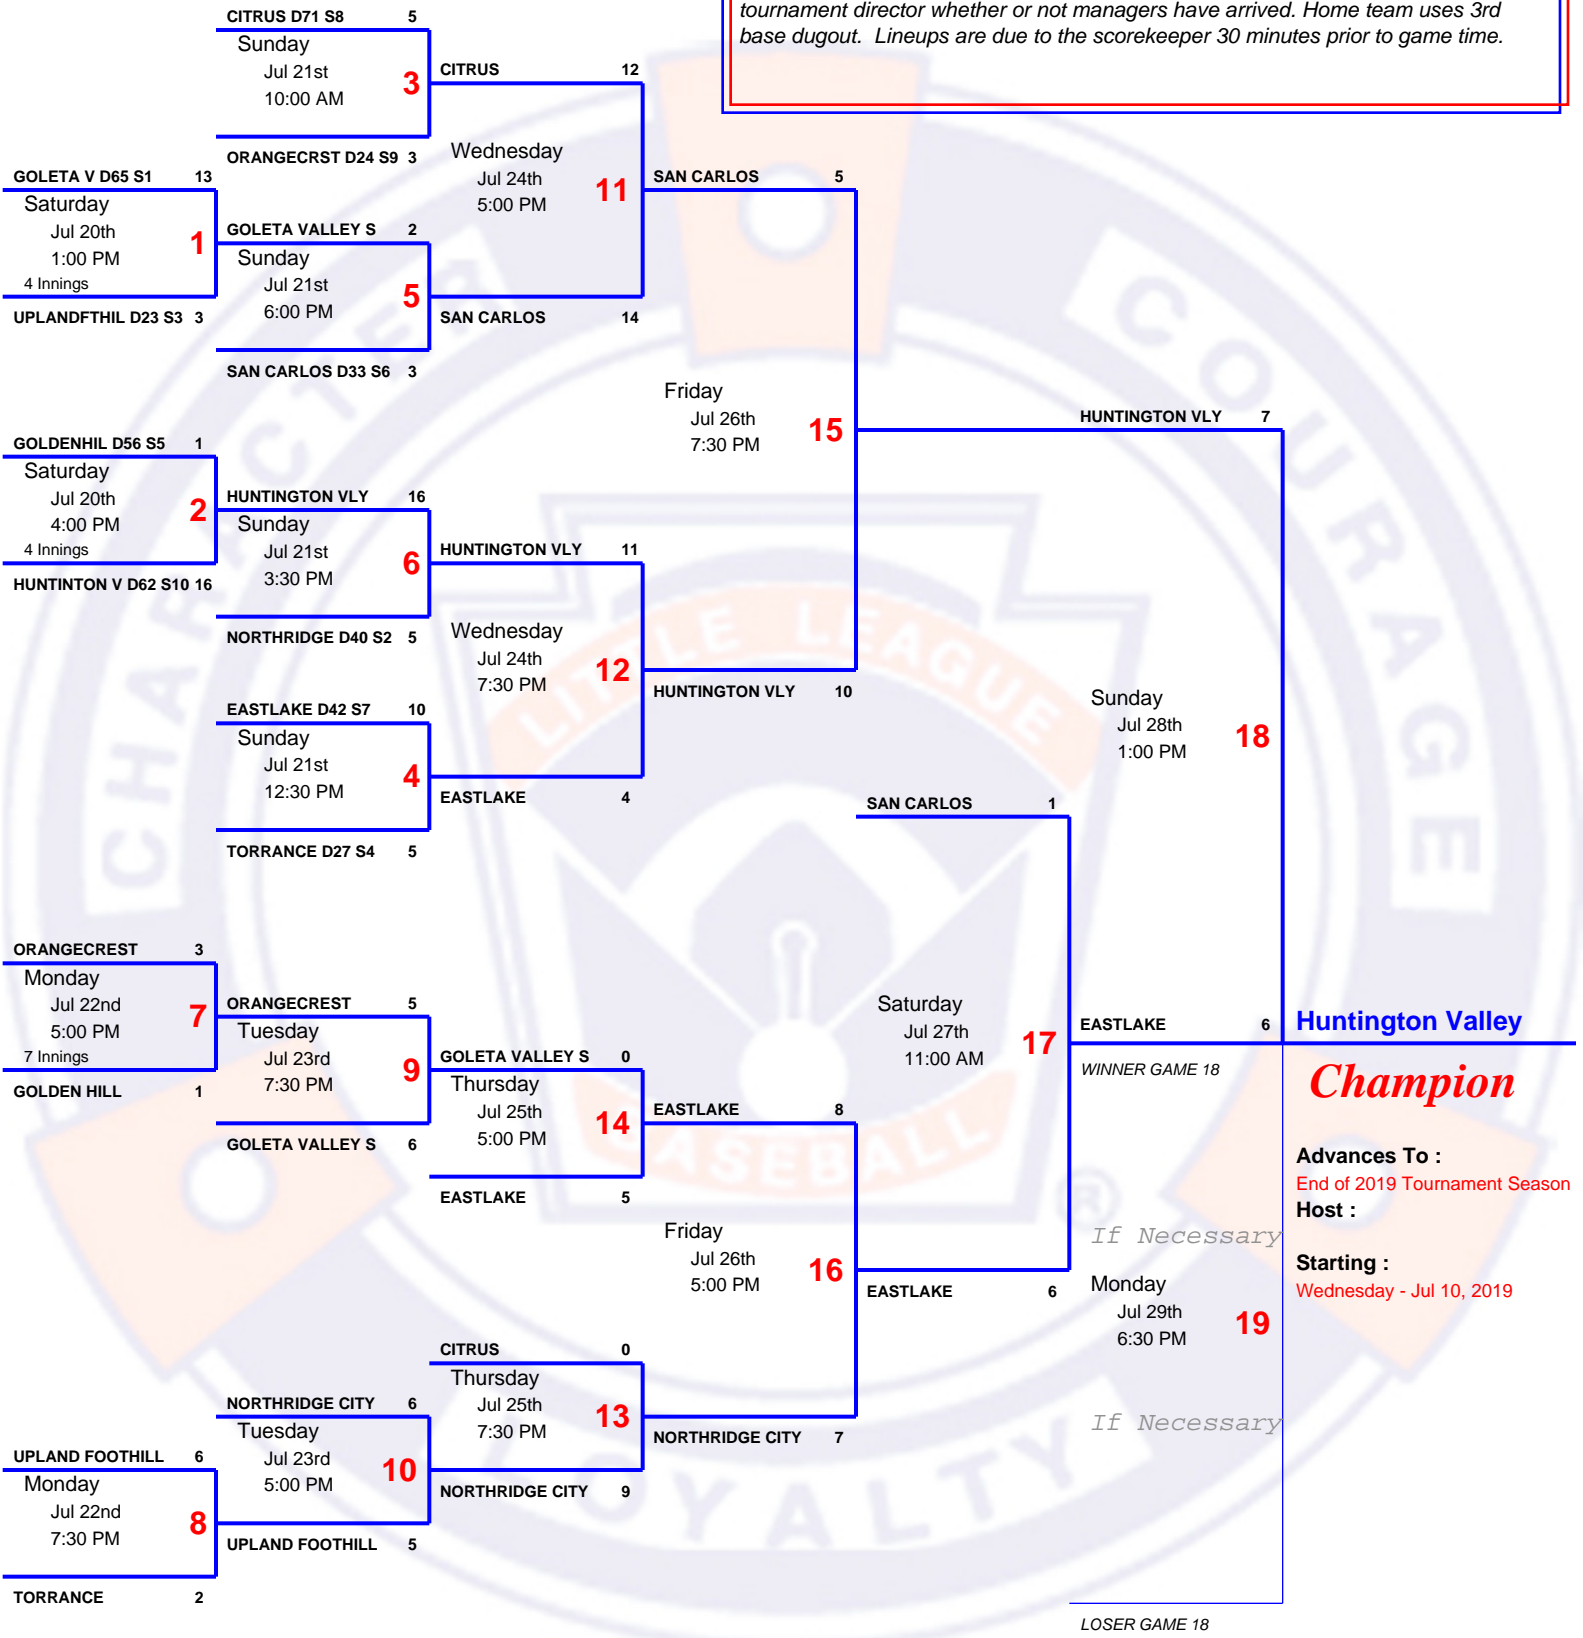

10 Team Double Elimination

2019 9-11

So Cal Division III Tournament

Host **Eastvale LL (D72)**
Field **Harada Heritage Park, 13099 65th St, Eastvale, CA**
Website **<http://www.cadistrict72.com>**

One hour before game time a coin flip to determine home team will be held by the tournament director whether or not managers have arrived. Home team uses 3rd base dugout. Lineups are due to the scorekeeper 30 minutes prior to game time.

Little League Baseball
www.littleleague.org

Bracket last revised on **Jul 10, 2019**
please email your scores to : **scores@cad13.info**

Updated brackets can be found at <http://www.cad13.info/tournaments>

Bracke2pdf copyright 2019 WWWpages.com all rights reserved