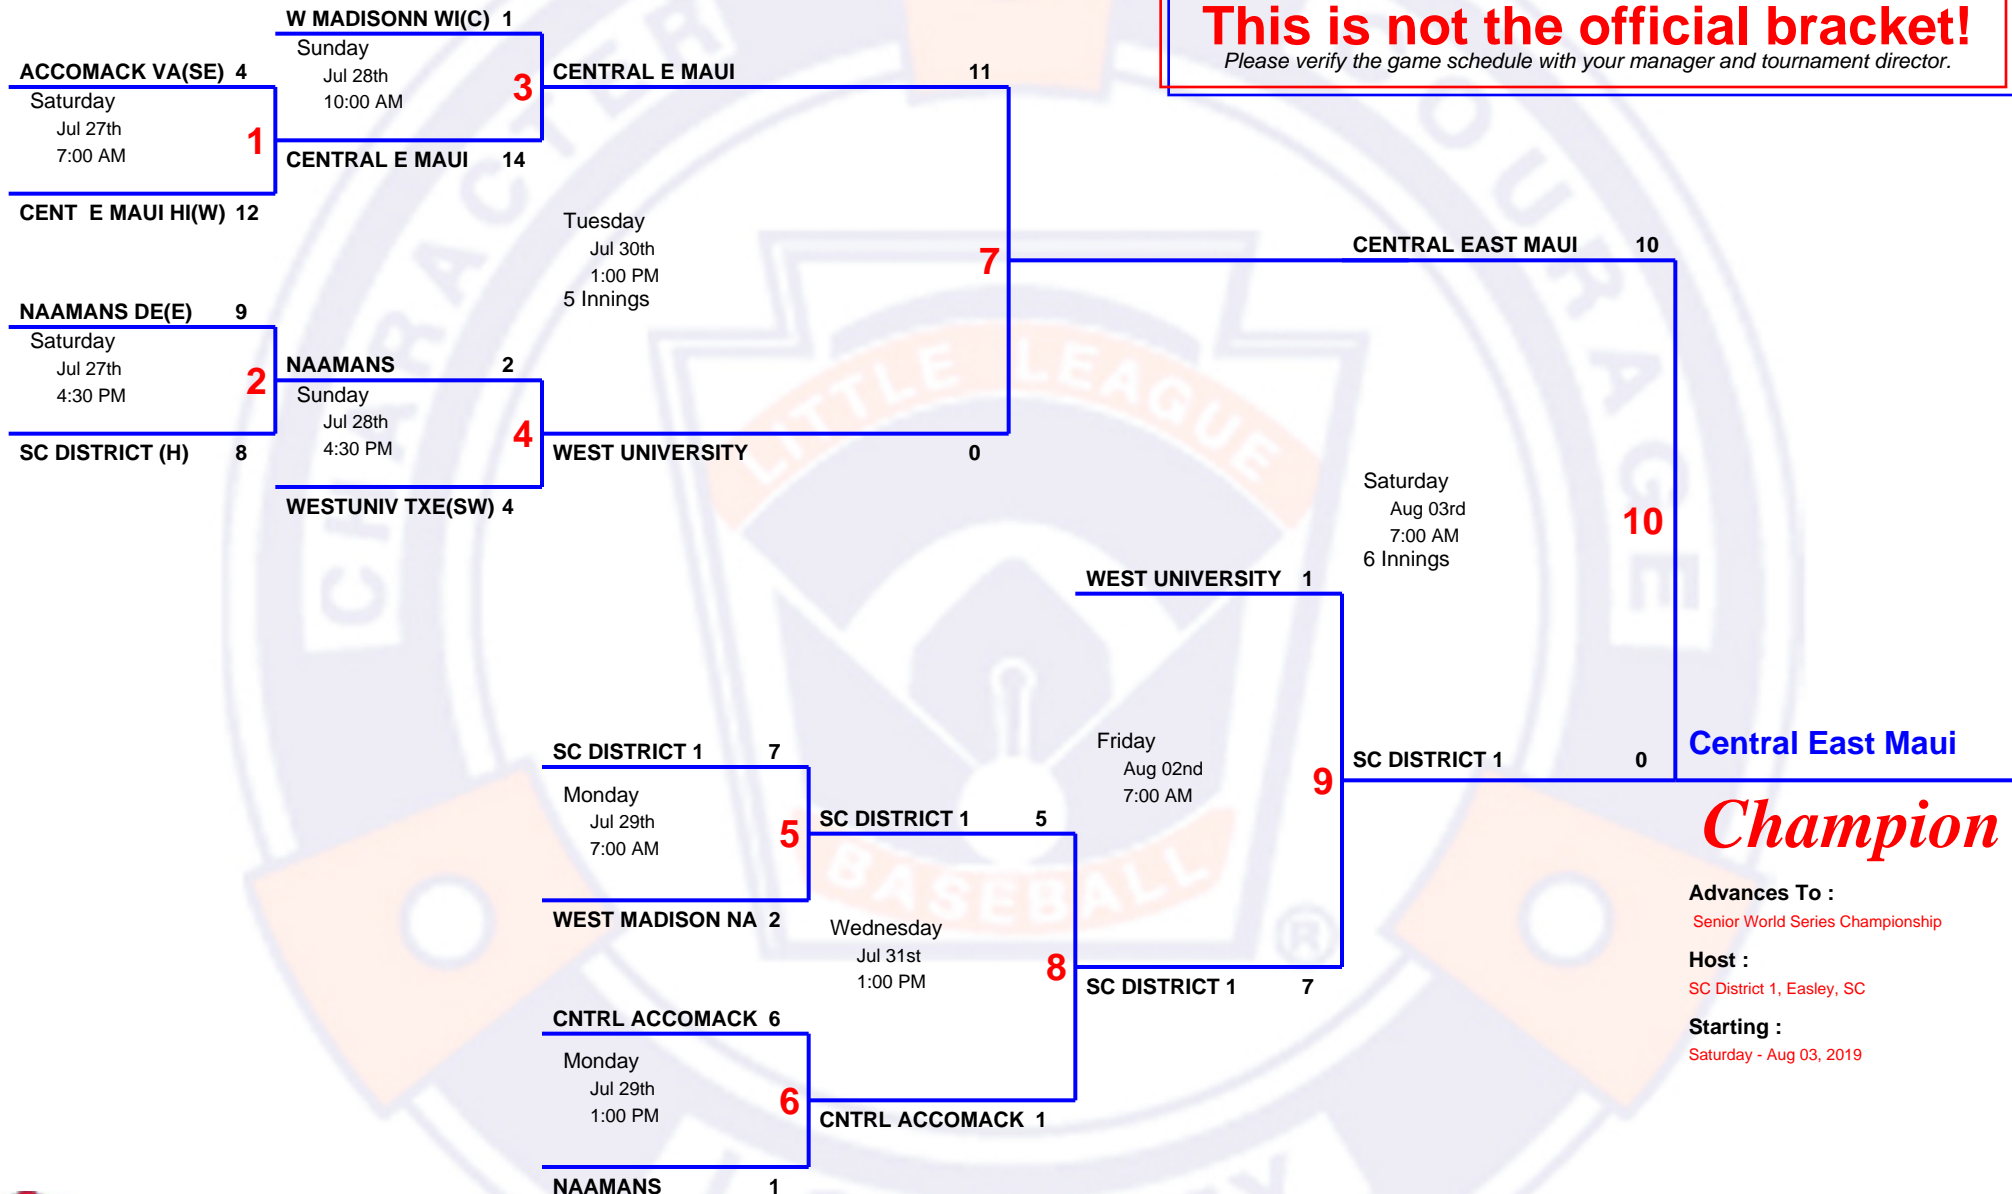

6 TEAM Double Elimination

2019 Senior SR World Series U.S. Bracket

Host SC District 1, Easley, South Carolina
 Field 111 Walkers Way, Easley, SC 29642
 Website littleleague.org/world-series/2019/slbws

This is not the official bracket!

Please verify the game schedule with your manager and tournament director.

Champion

Advances To :
 Senior World Series Championship
Host :
 SC District 1, Easley, SC
Starting :
 Saturday - Aug 03, 2019