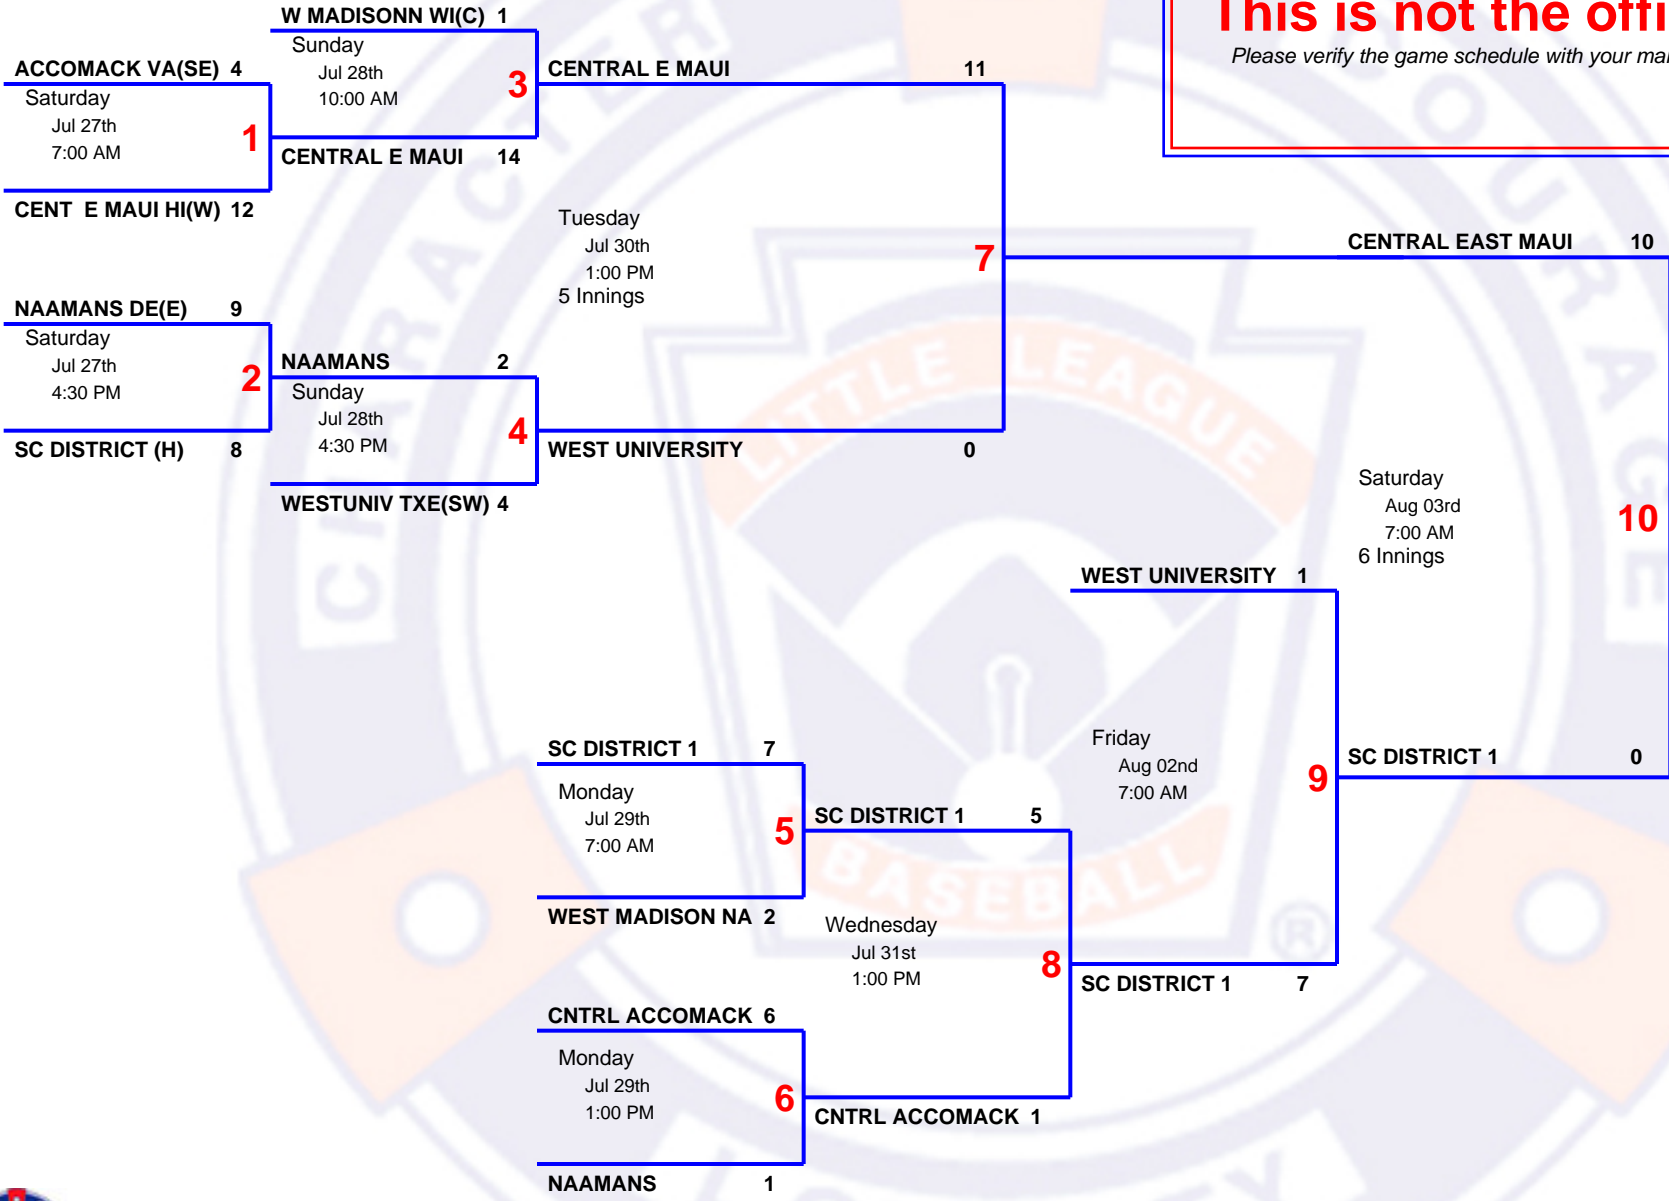

6 Team Double Elimination

**2019 Senior
SR World Series U.S. Bracket**

Host **SC District 1, Easley, South Carolina**
 Field **111 Walkers Way, Easley, SC 29642**
 Website **littleleague.org/world-series/2019/slbws**

This is not the official bracket!

Please verify the game schedule with your manager and tournament director.

Central East Maui

Champion

Advances To :
 Senior World Series Championship

Host:
 SC District 1, Easley, SC

Starts:
 Saturday - Aug 03, 2019