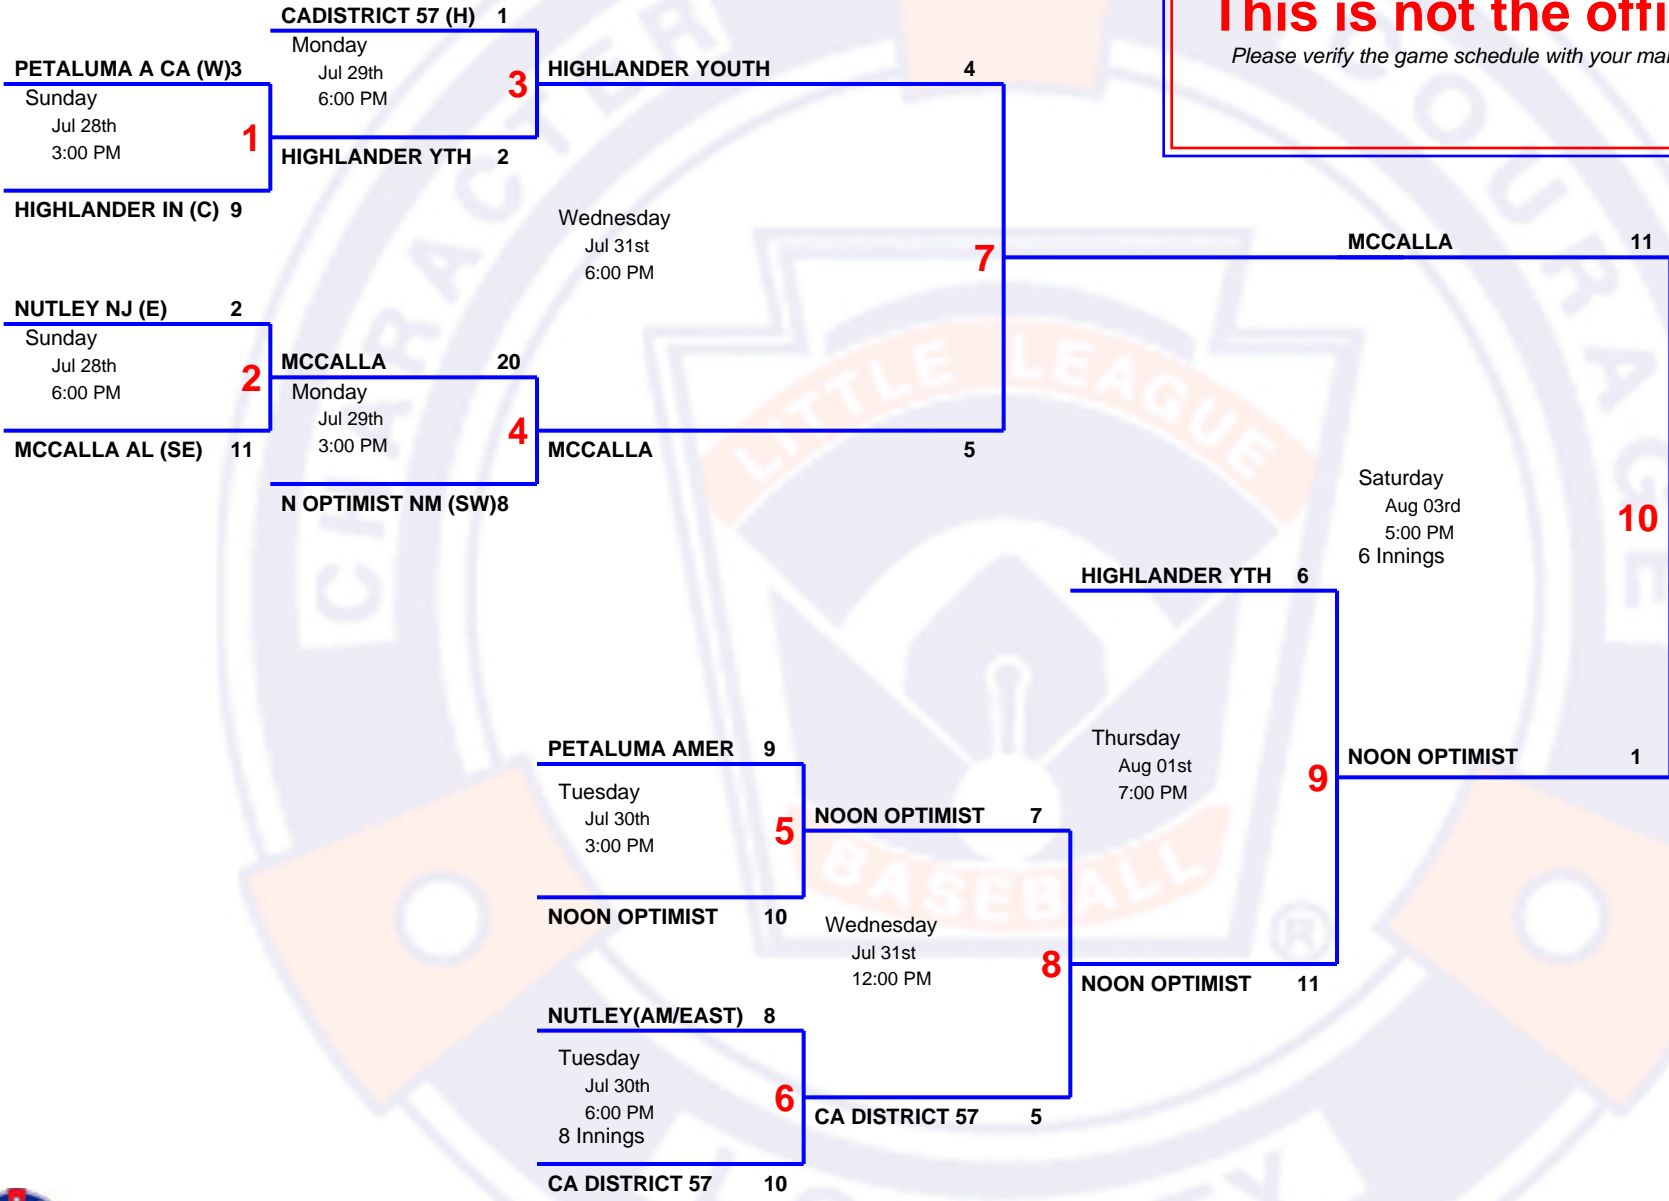

6 Team Double Elimination

2019 Intermediate
LLI World Series U.S. Bracket

Host **N CA District 57, Livermore, CA**
 Field **Max Baer Park, Livermore CA**
 Website **littleleague.org**

This is not the official bracket!
Please verify the game schedule with your manager and tournament director.

McCalla LL AL

Champion

Advances To :
Intermediate World Series Champions

Host:
N CA District 57, Livermore, CA

Starts:
Sunday - Aug 04, 2019