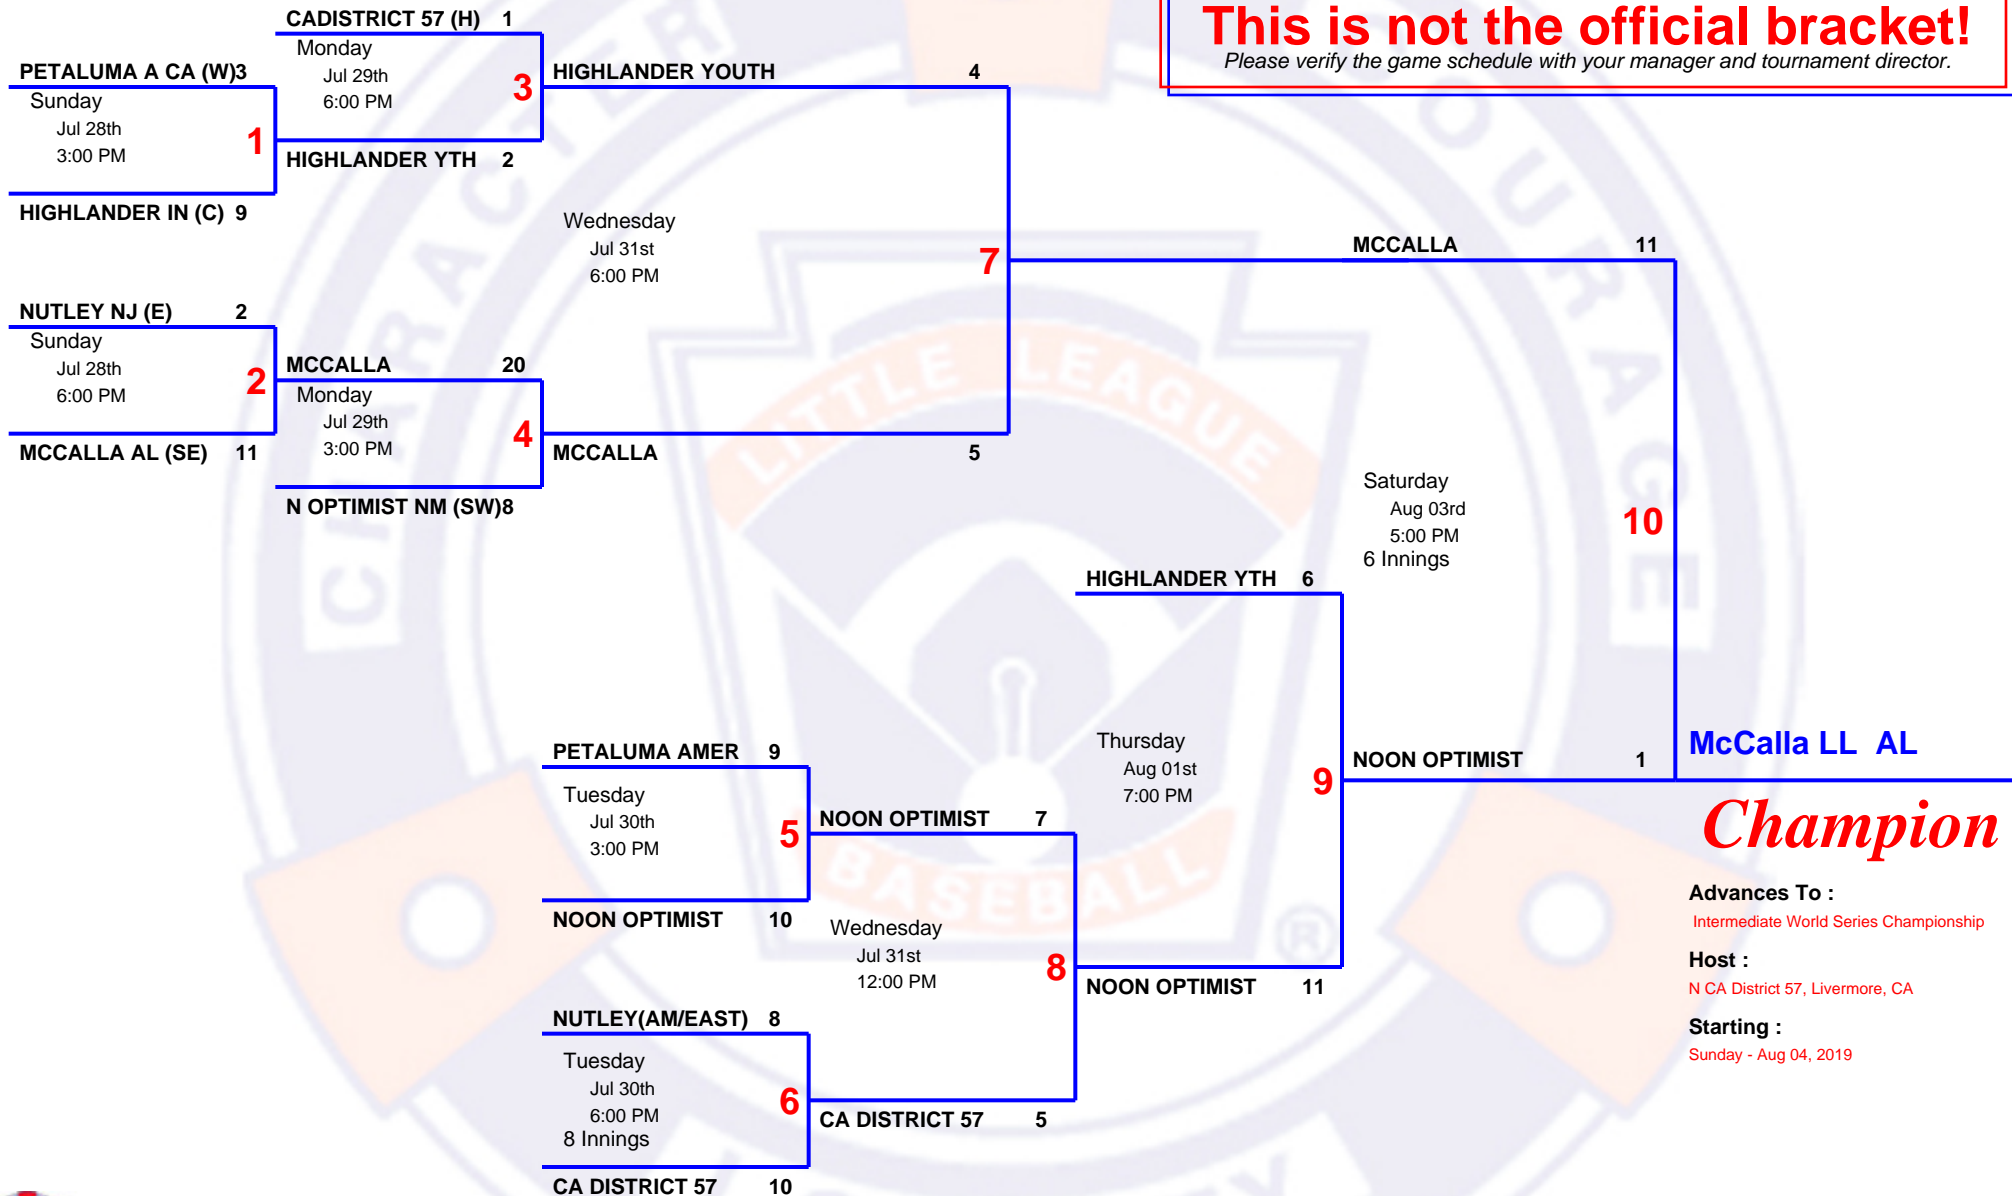

6 TEAM Double Elimination

2019 Intermediate LLI World Series U.S. Bracket

Host N CA District 57, Livermore, CA
Field Max Baer Park, Livermore CA
Website littleleague.org

This is not the official bracket!

Please verify the game schedule with your manager and tournament director.

Champion

Advances To :
Intermediate World Series Championship

Host :
N CA District 57, Livermore, CA

Starting :
Sunday - Aug 04, 2019