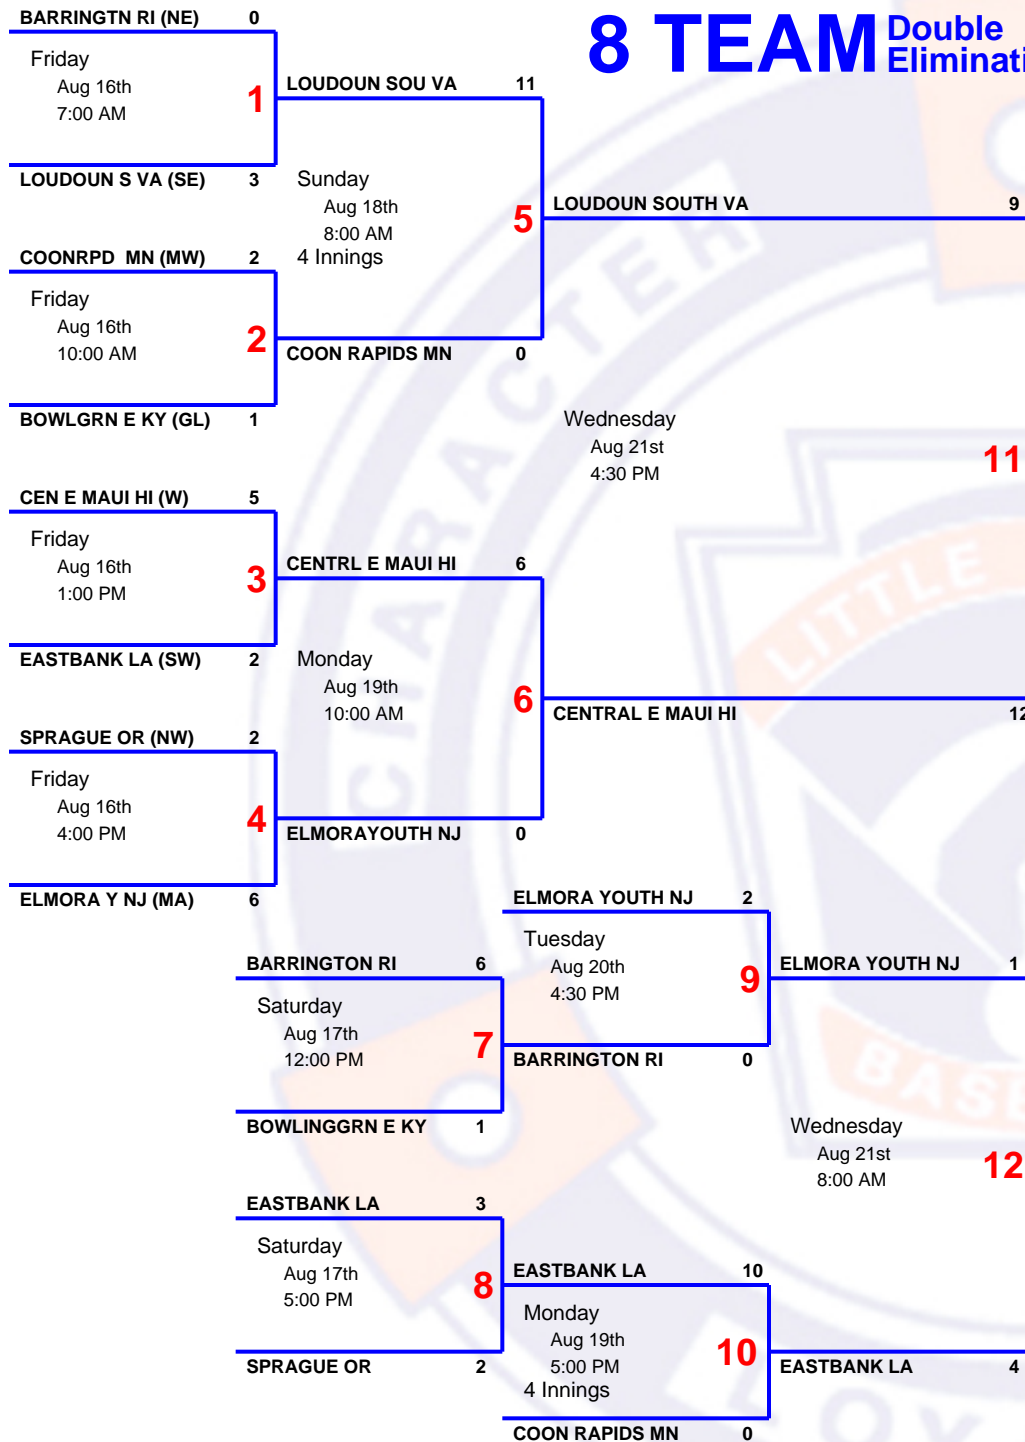

# 8 TEAM Double Elimination

2019 10-12

**Little League World Series U.S. Bracket**

Host LL International, Williamsports, Pa  
 Field 539 US Route 16 Hwy, Williamsport, PA 17701  
 Website <http://www.llbws.org>

**This is not the official bracket!**

Please verify the game schedule with your manager and tournament director.

**Eastbank LL LA**

**Champion**

**Advances To :**  
 Little League World Series Championship

**Host :**  
 LL International, Williamsport, PA 17701

**Starting :**  
 Sunday - Aug 25, 2019

**Little League Baseball**  
[www.littleleague.org](http://www.littleleague.org)