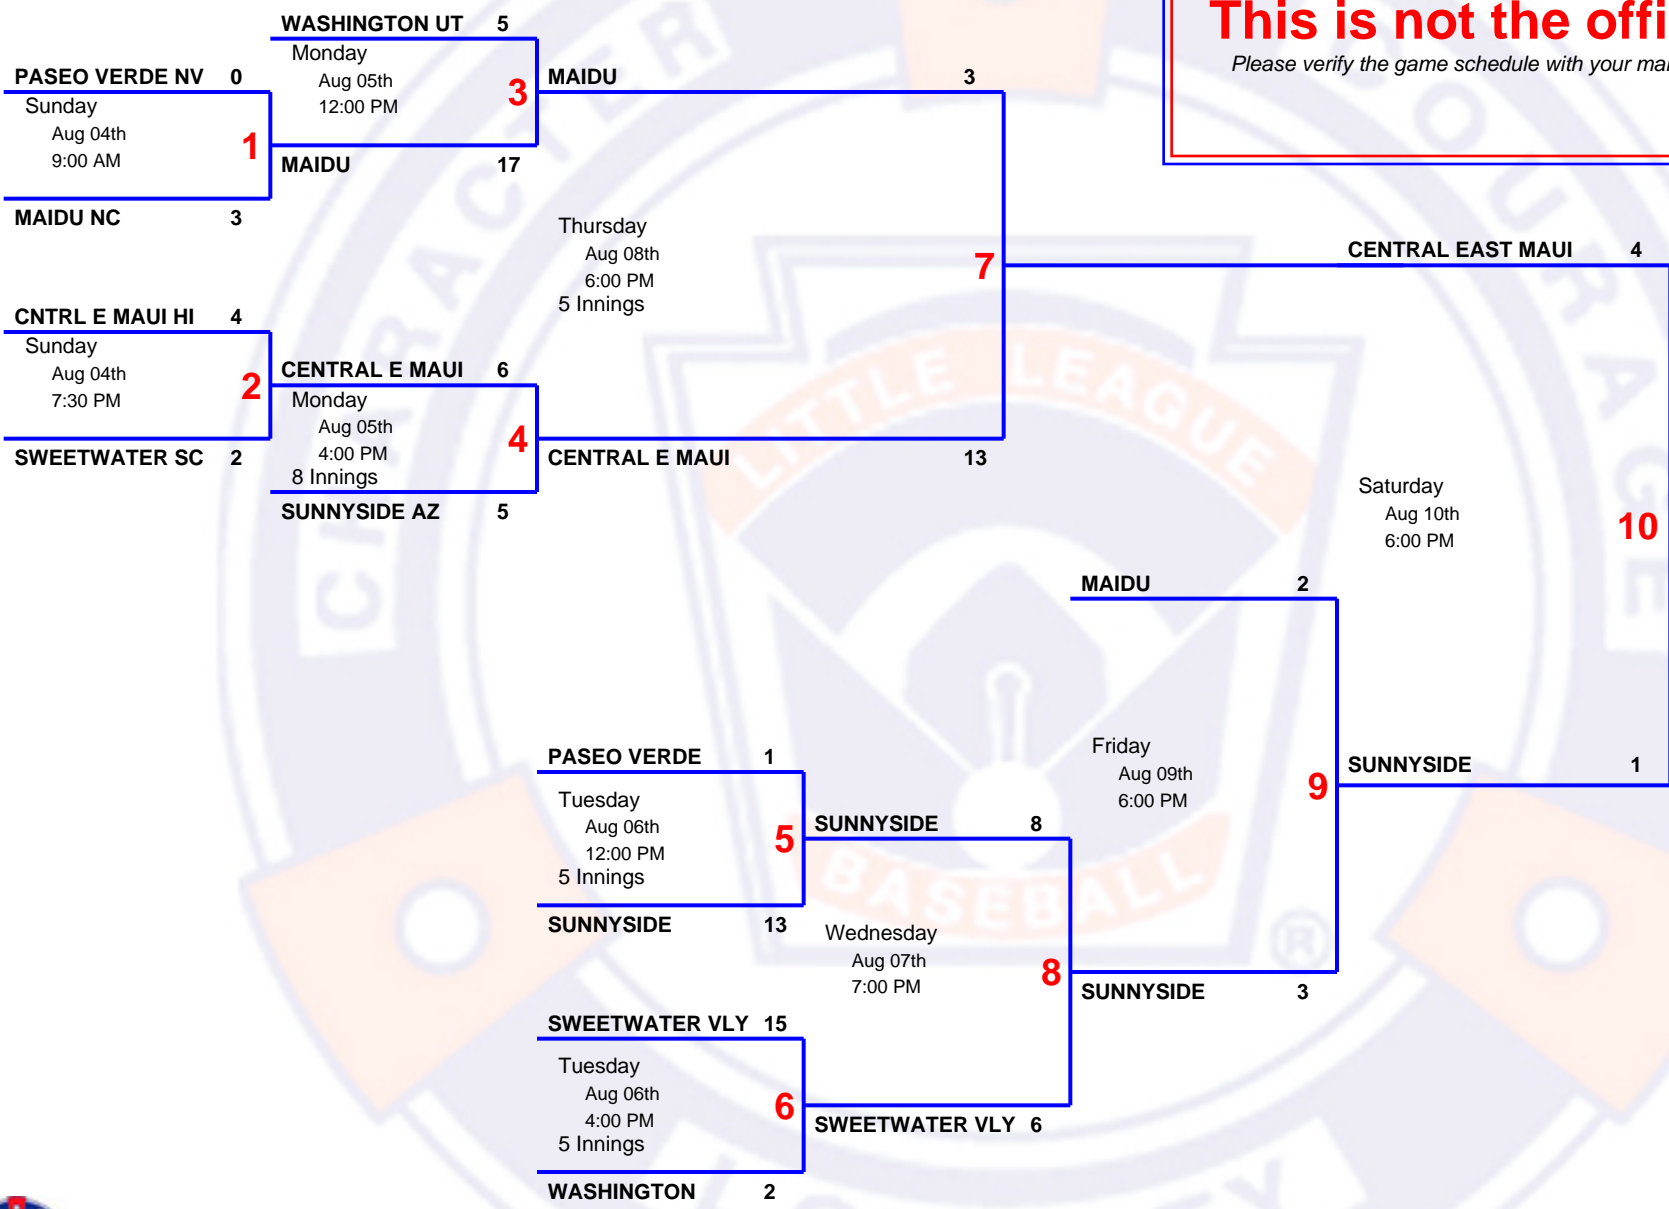

6 Team Double Elimination

2019 11-12
West Region Tournament

Host **Little League Western Region**
 Field **6707 Little League Dr, San Bernardino, CA 92407**
 Website **<http://littleleague.org/region/west-region>**

This is not the official bracket!

Please verify the game schedule with your manager and tournament director.

Central East Maui

Champion

Advances To :
Little League Baseball World Series

Host:
LL International, Williamsport, PA

Starts:
Thursday - Aug 15, 2019