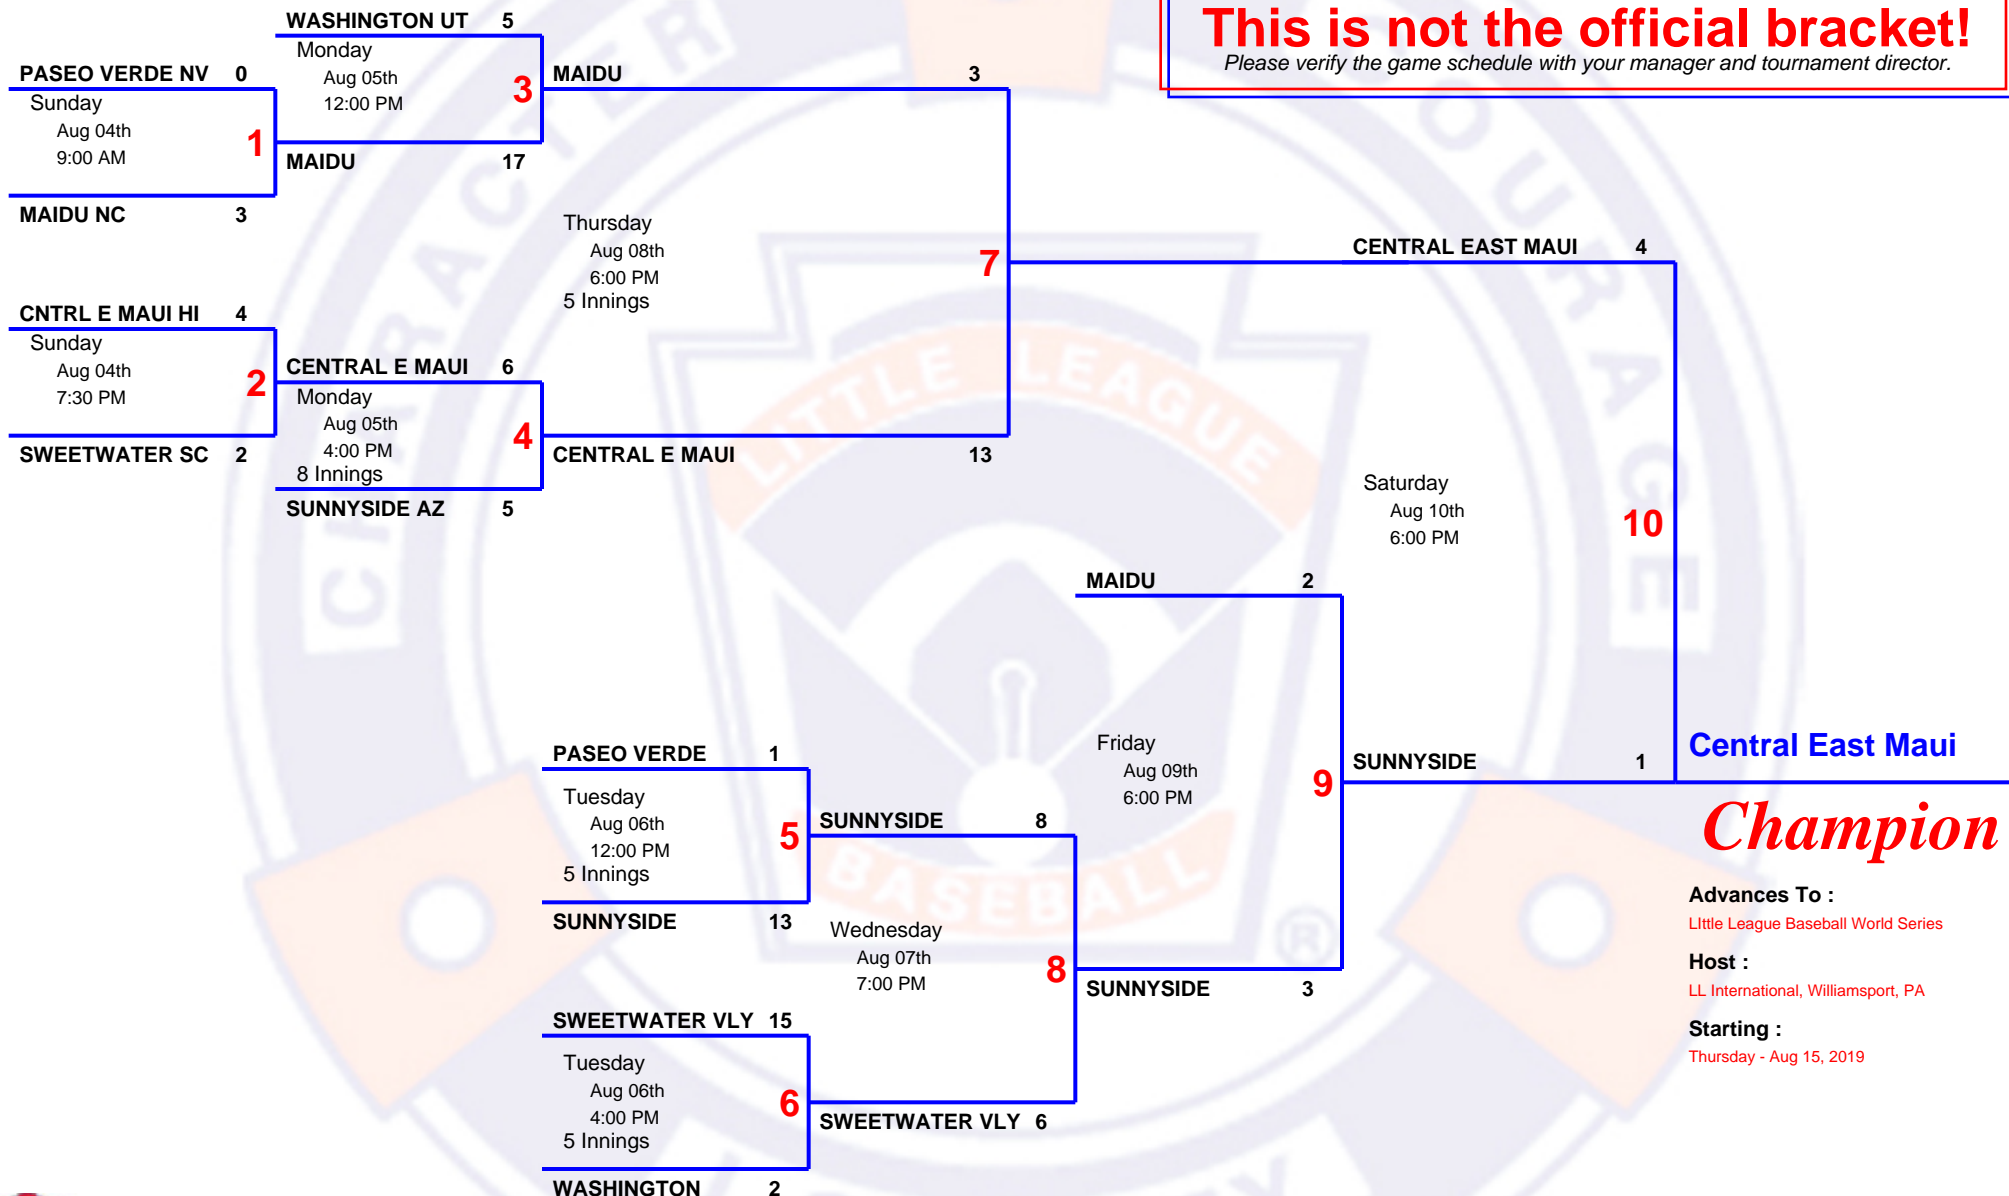

6 TEAM Double Elimination

2019 10-12

West Region Tournament

Host Little League Western Region
 Field 6707 Little League Dr, San Bernardino, CA 92407
 Website <http://littleleague.org/region/west-region>

This is not the official bracket!

Please verify the game schedule with your manager and tournament director.

Advances To :
 Little League Baseball World Series

Host :
 LL International, Williamsport, PA

Starting :
 Thursday - Aug 15, 2019