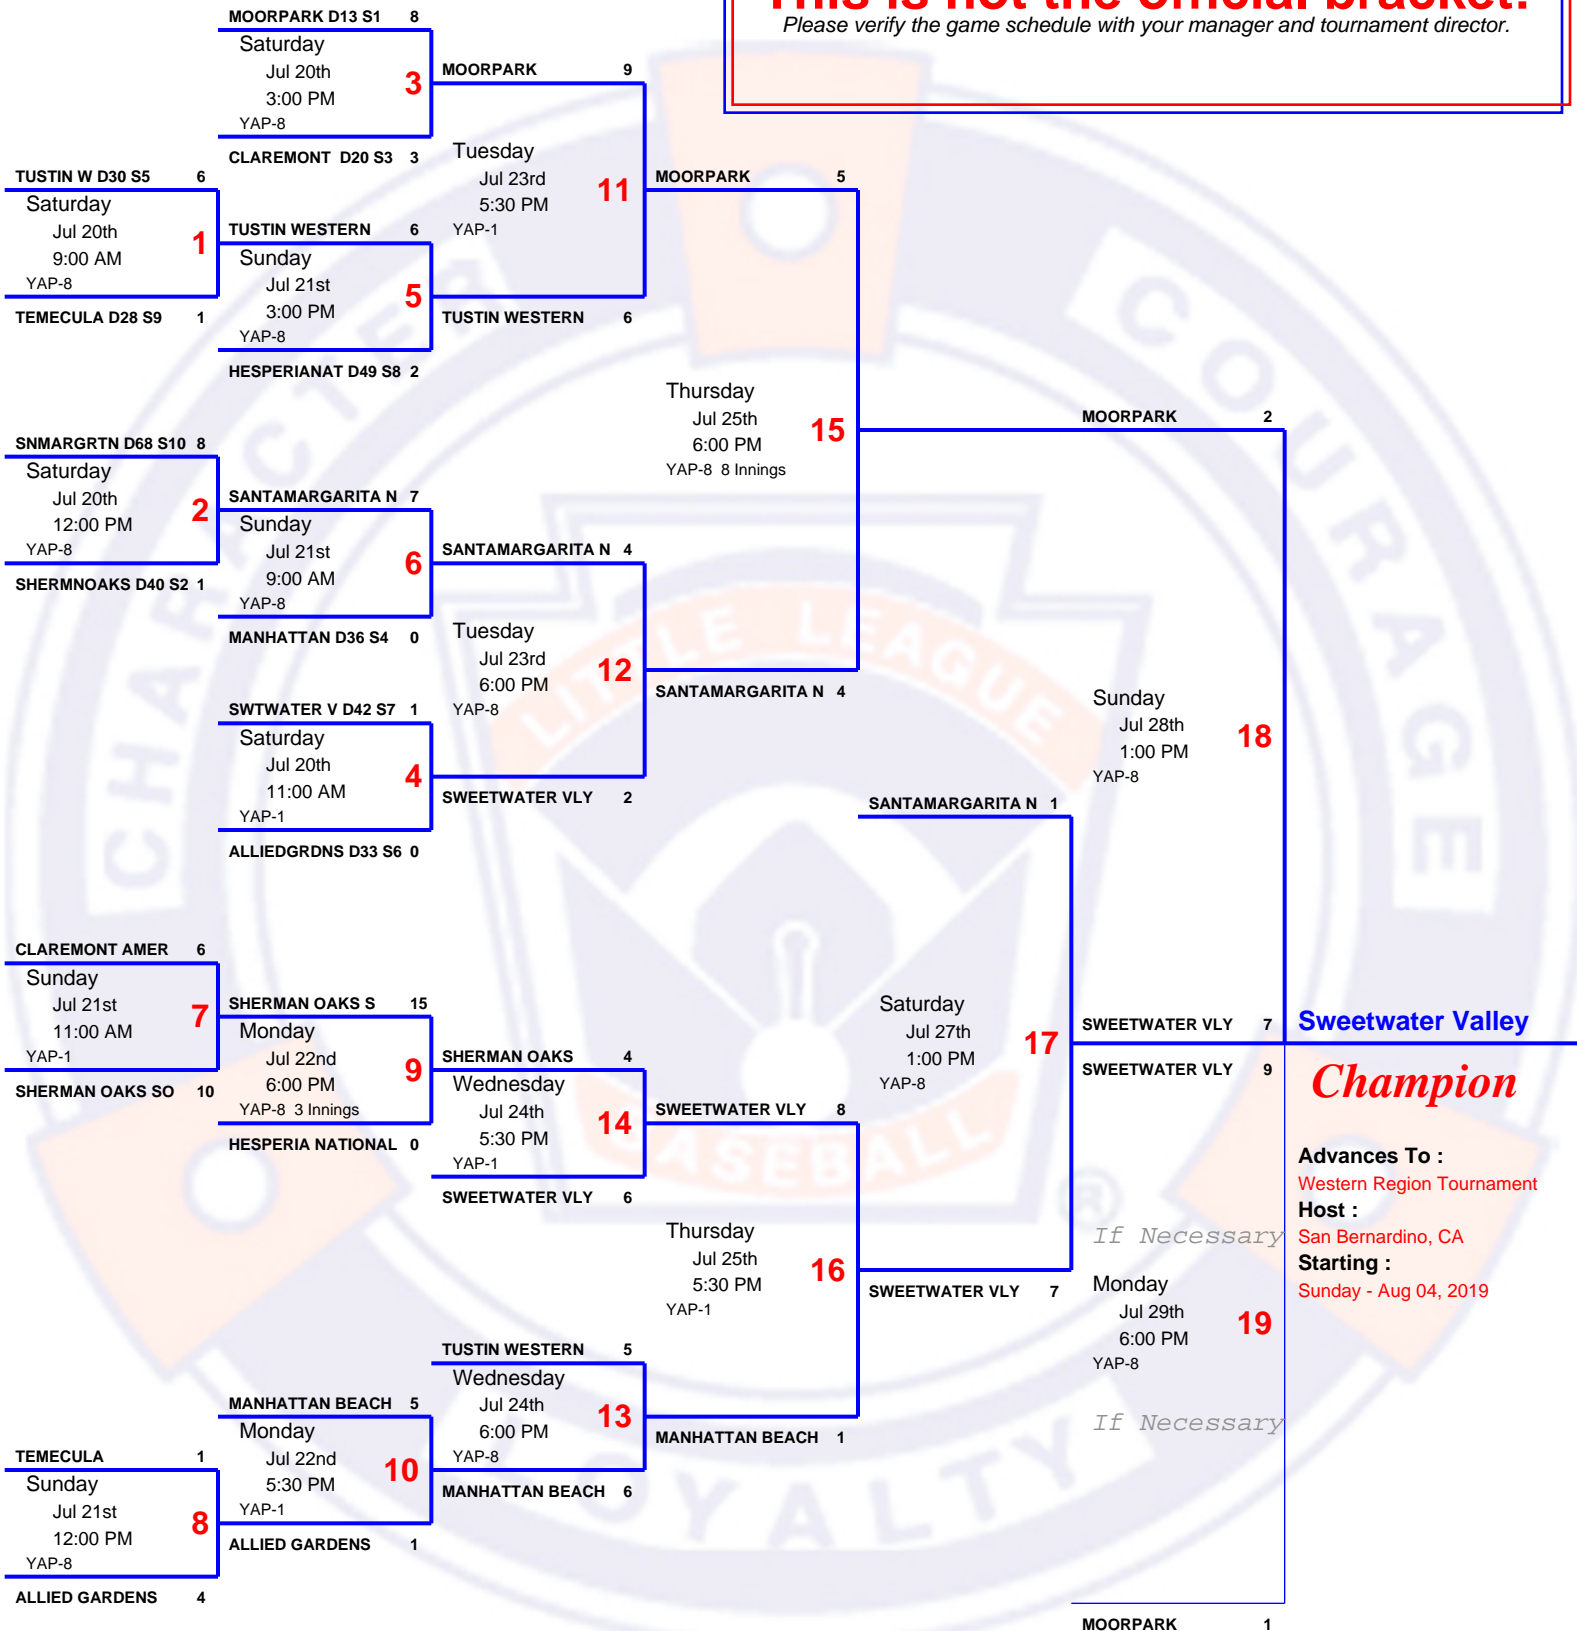

10 Team Double Elimination

2019 11-12

So Cal Division III Tournament

Host North Mission Viejo LL (D68)
Field Marty Russo Pk, 22056 Olympia Rd, Mission Viejo
Website www.district68.com

This is not the official bracket!

Please verify the game schedule with your manager and tournament director.

Little League Baseball
www.littleleague.org

Bracket last revised on Jul 02, 2019
please email your scores to : scores@cad13.info

Updated brackets can be found at <http://www.cad13.info/tournaments>

Bracket2pdf copyright 2019 WWWpages.com all rights reserved