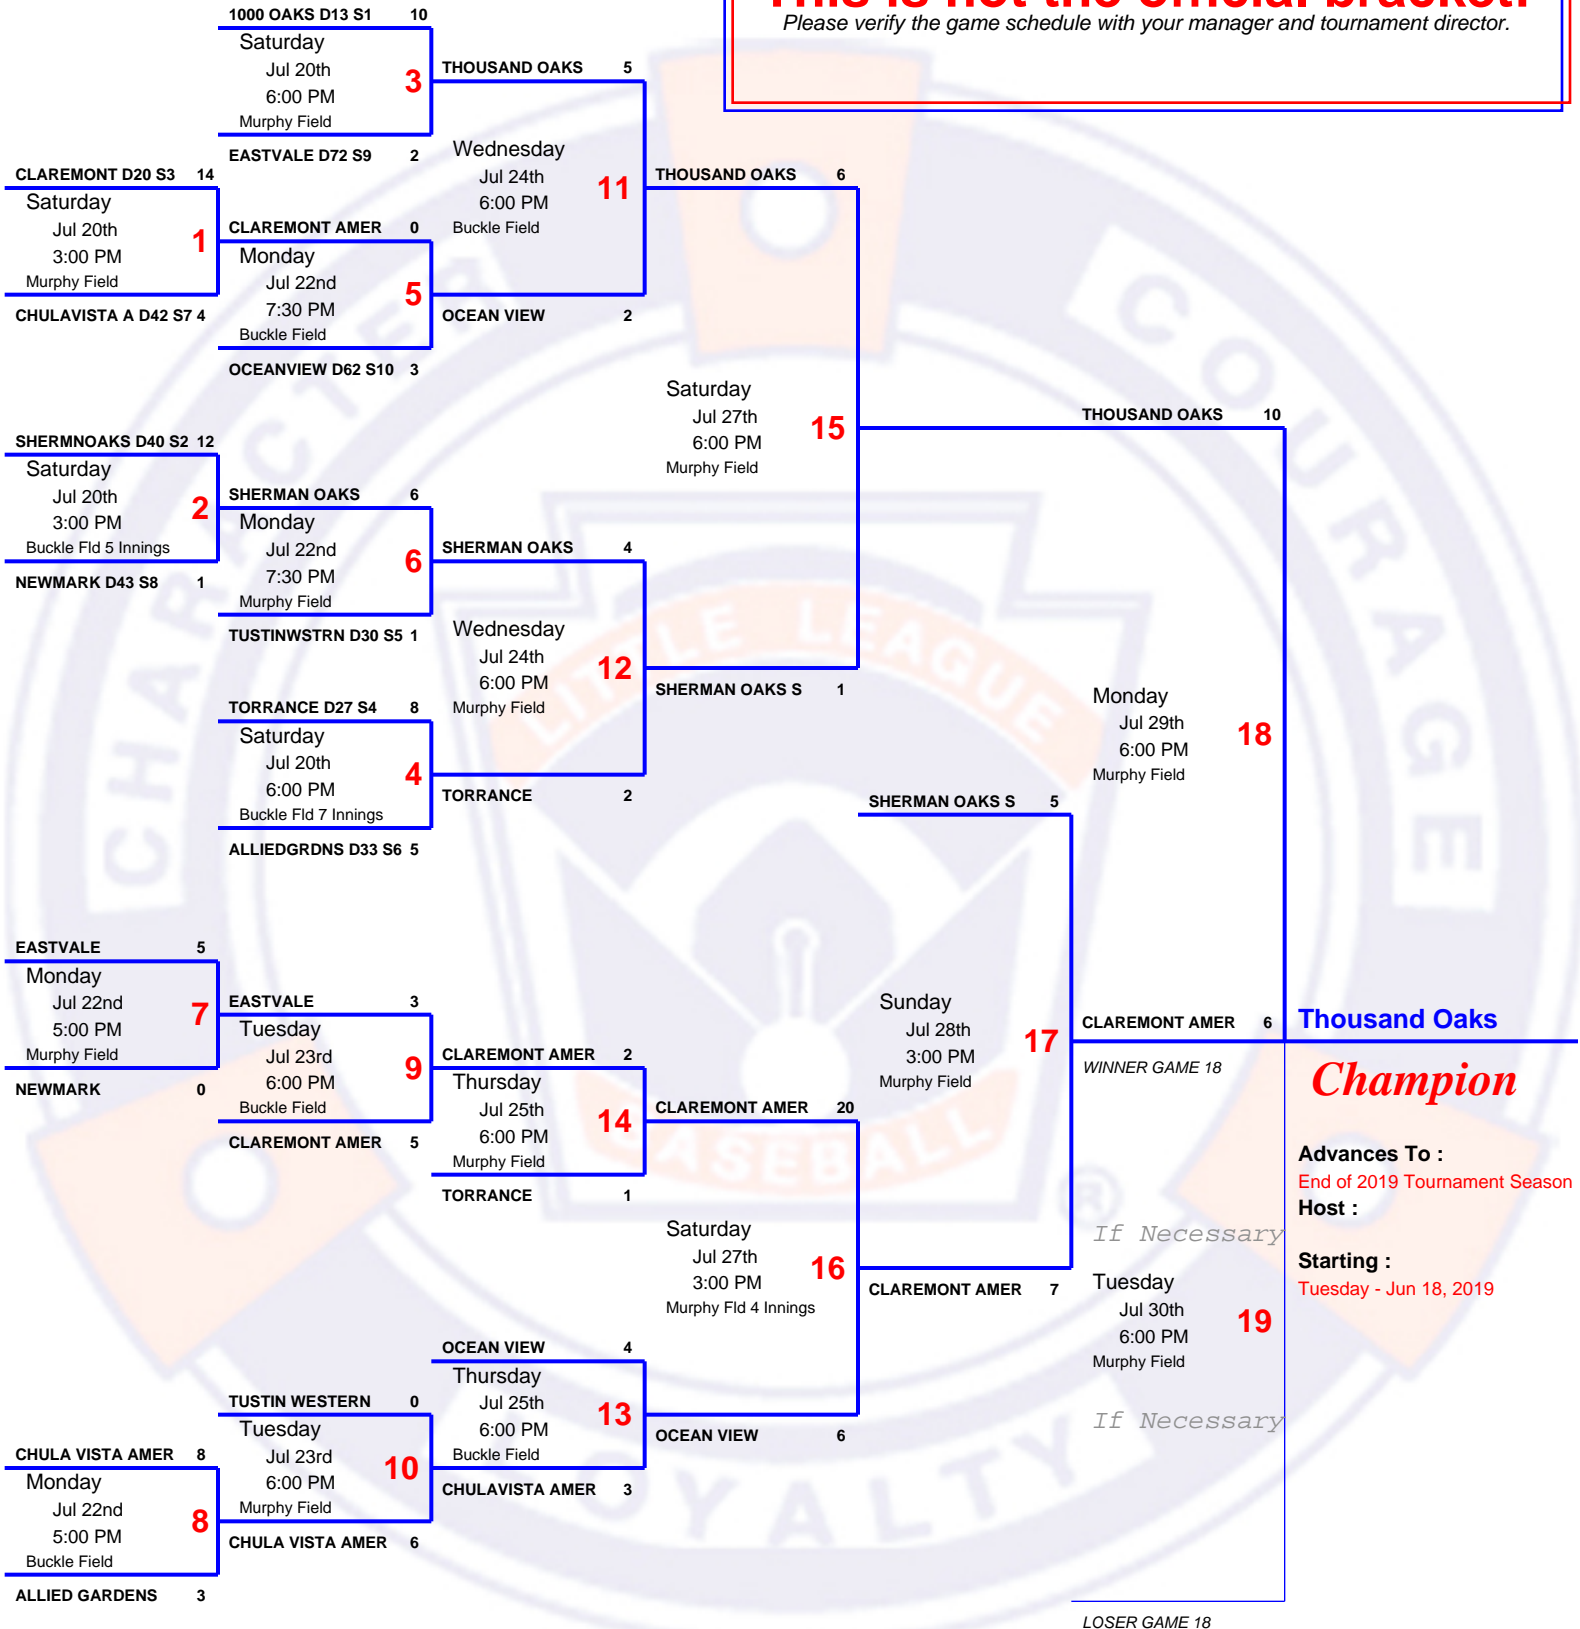

10 Team Double Elimination

2019 8-10

So Cal Division III Tournament

Host Long Beach LL (D38) Long Beach, CA
Field Stearns Champions Pk, 4620 E 23rd St. Long Beach
Website clubs.bluesombrero.com/califdistrict38ll

This is not the official bracket!

Please verify the game schedule with your manager and tournament director.

Little League Baseball
www.littleleague.org

Bracket last revised on Jun 18, 2019
please email your scores to : scores@cad13.info

Updated brackets can be found at <http://www.cad13.info/tournaments>

Bracke2pdf copyright 2019 WWWpages.com all rights reserved