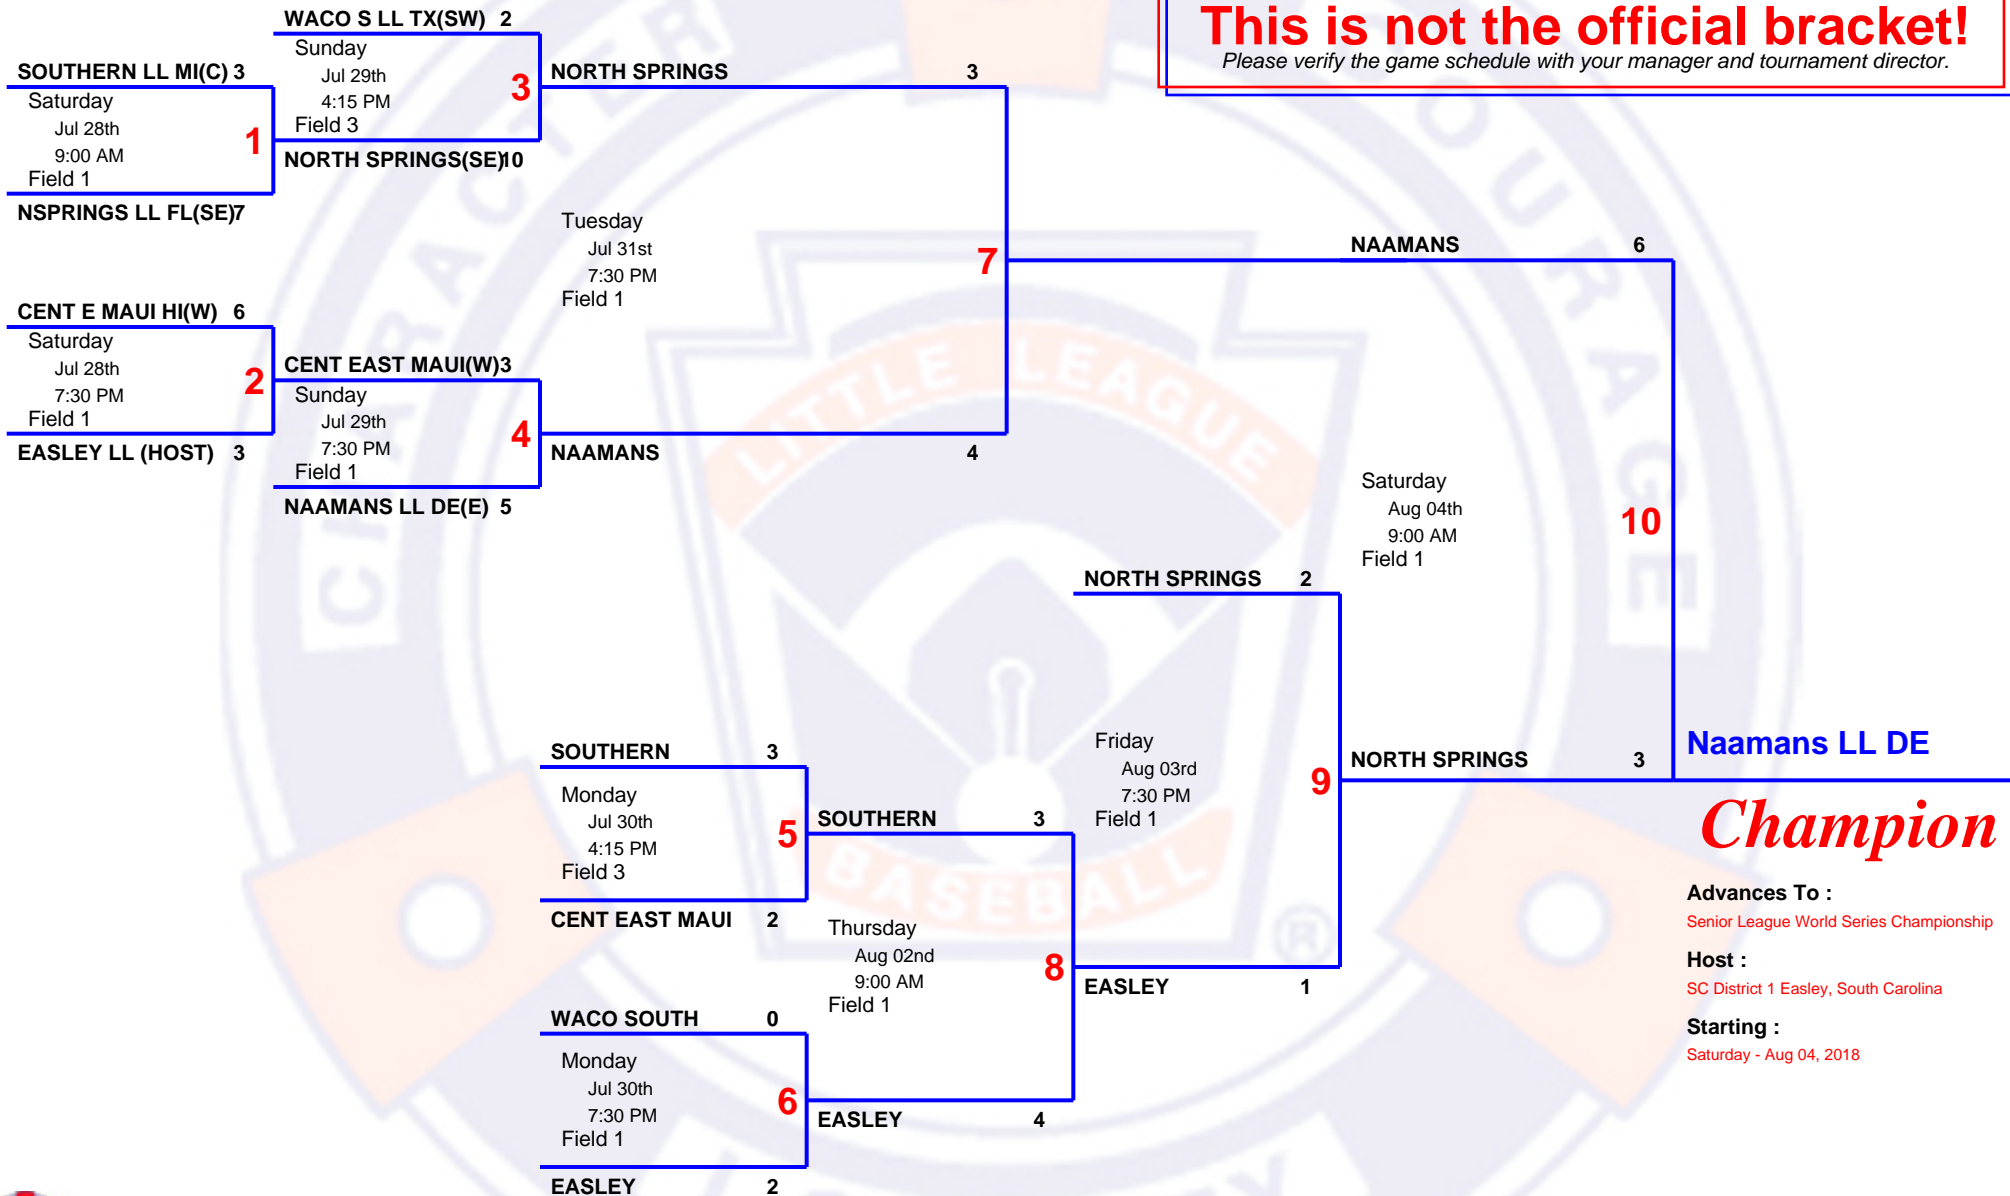

6 TEAM Double Elimination

2018 Senior Senior World Series U.S. Bracket

Host SC District 1 Easley, South Carolina
 Field 111 Walkers Way, Easley, SC 29642
 Website <http://www.slbws.org/>

This is not the official bracket!

Please verify the game schedule with your manager and tournament director.

Champion

Advances To :
 Senior League World Series Championship
Host :
 SC District 1 Easley, South Carolina
Starting :
 Saturday - Aug 04, 2018