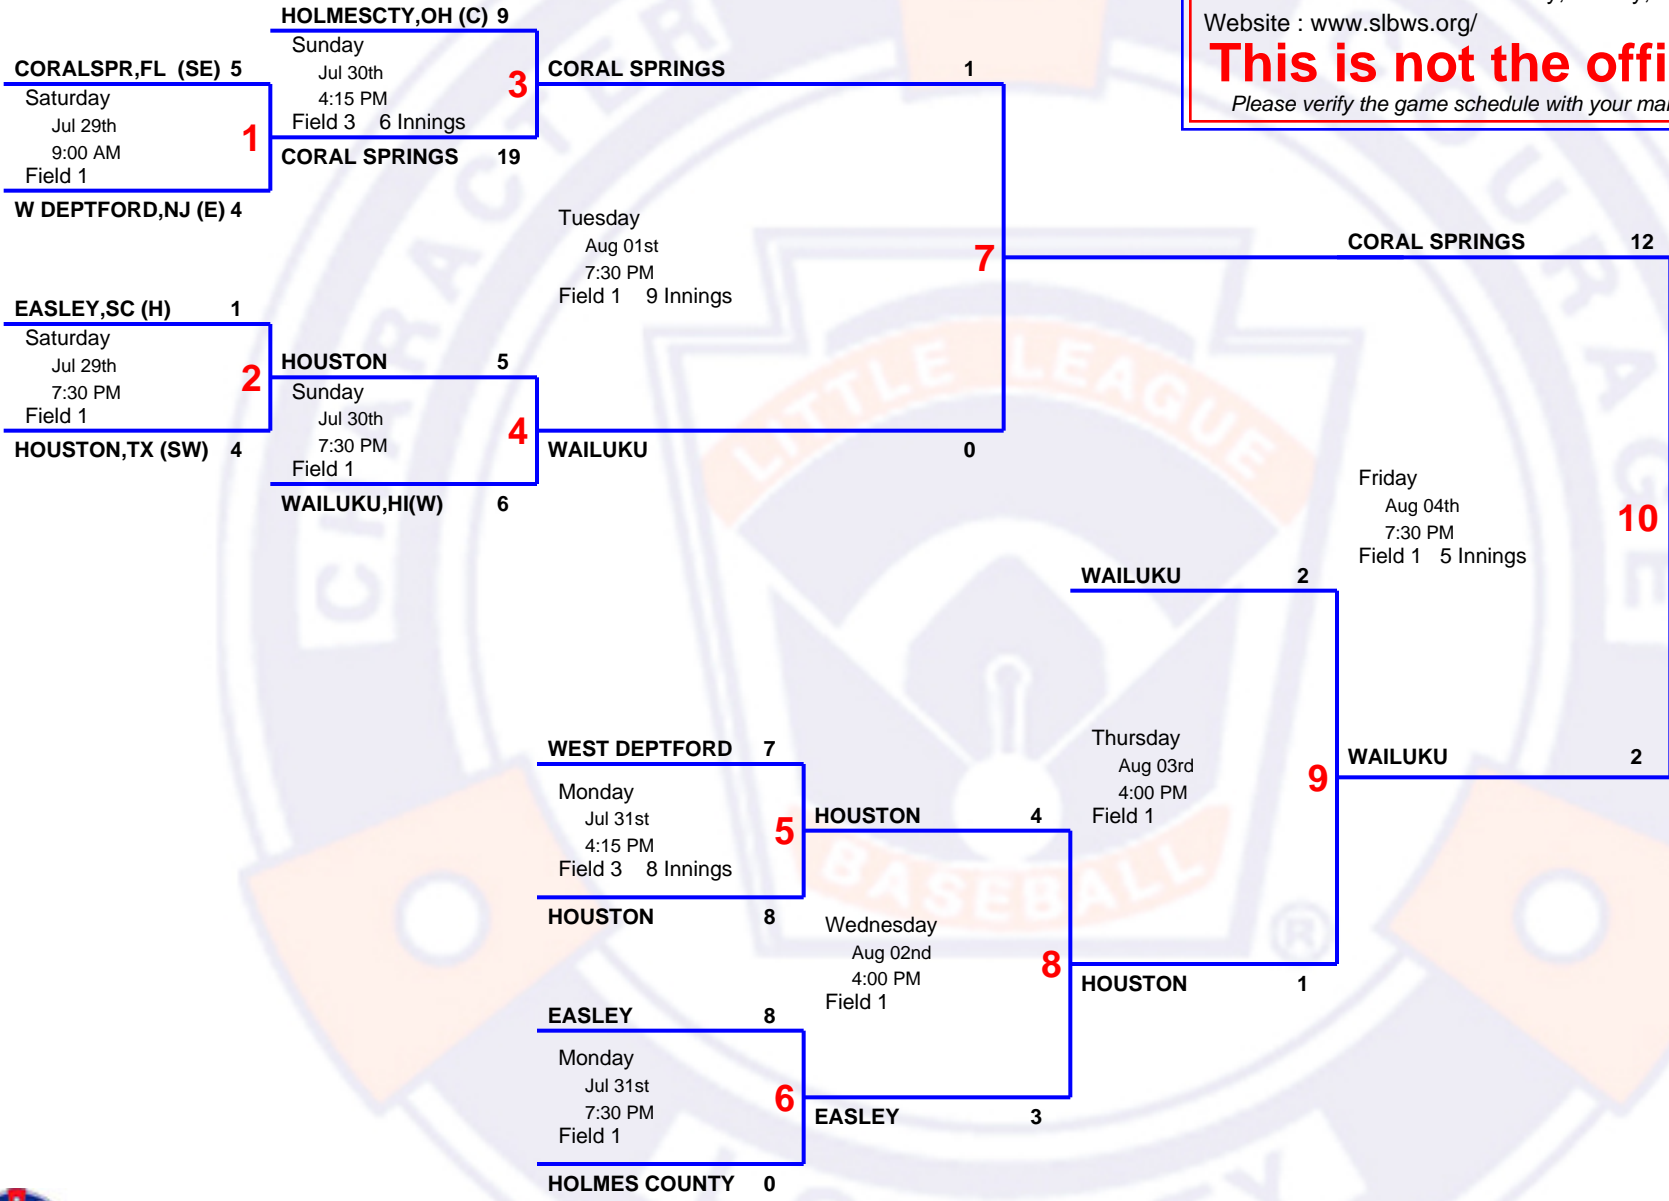

# 6 Team Double Elimination

### Senior World Series U.S. Bracket

Hosted by : SC District 1 Easley, South Carolina  
 Field Address : 111 Walkers Way, Easley, SC 29642  
 Website : [www.slbws.org/](http://www.slbws.org/)

This is not the official bracket!

Please verify the game schedule with your manager and tournament director.

**Coral Springs, FL**

Champion

Advances To :  
**World Series Championship**

Host:  
**SC District 1 Easley, South Carolina**

Starts:  
**Saturday - Aug 05, 2017**