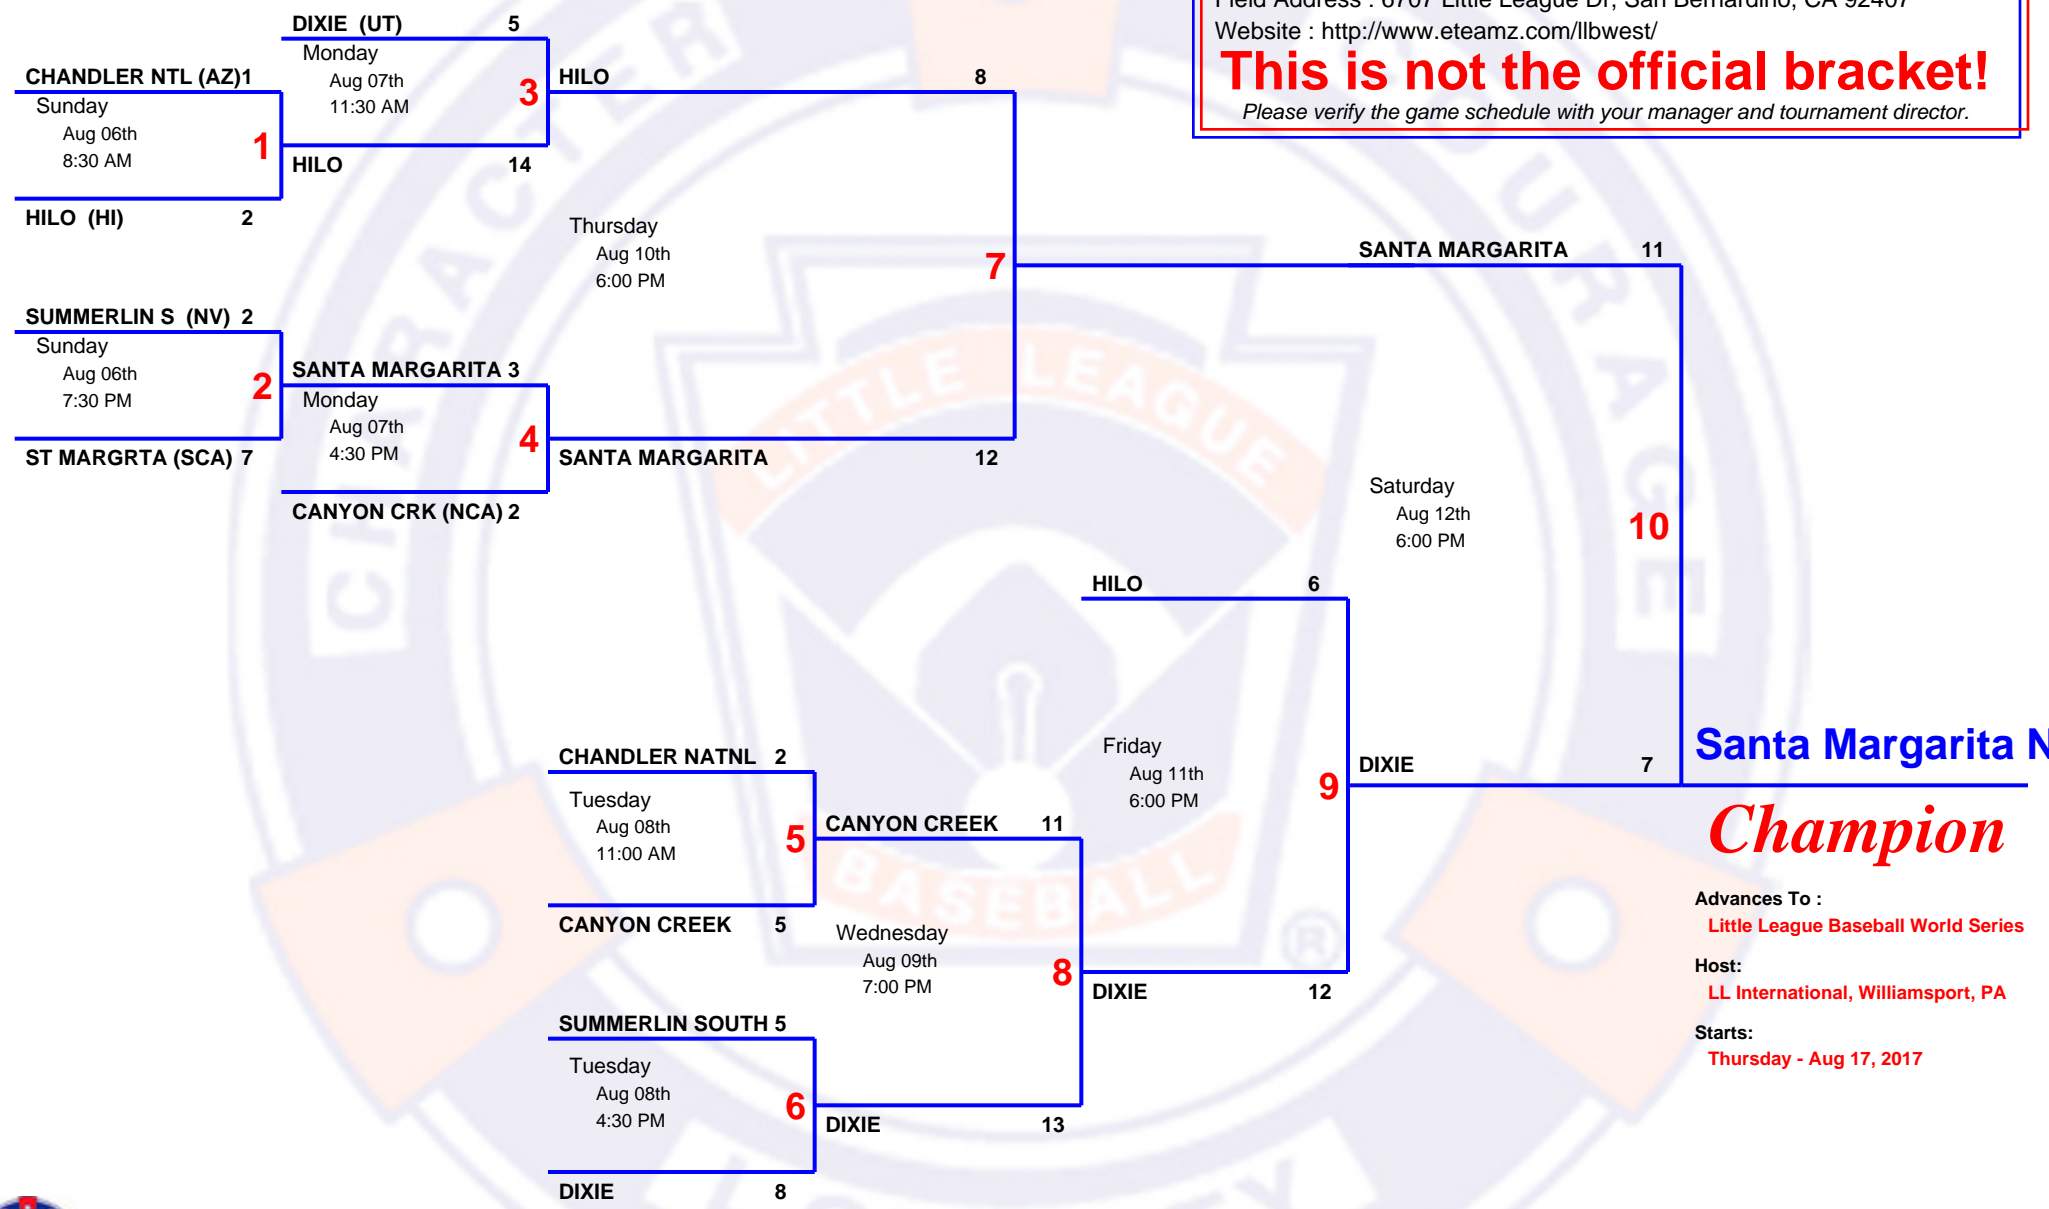

6 Team Double Elimination

2017 11 & 12

Western Regional

Hosted by : Little League West Region
 Field Address : 6707 Little League Dr, San Bernardino, CA 92407
 Website : <http://www.eteamz.com/llbwest/>

This is not the official bracket!
 Please verify the game schedule with your manager and tournament director.

Santa Margarita N

Champion

Advances To :
 Little League Baseball World Series
 Host:
 LL International, Williamsport, PA
 Starts:
 Thursday - Aug 17, 2017

Bracket last revised on Jul 11, 2017
 please email your scores to : scores@cad13.info