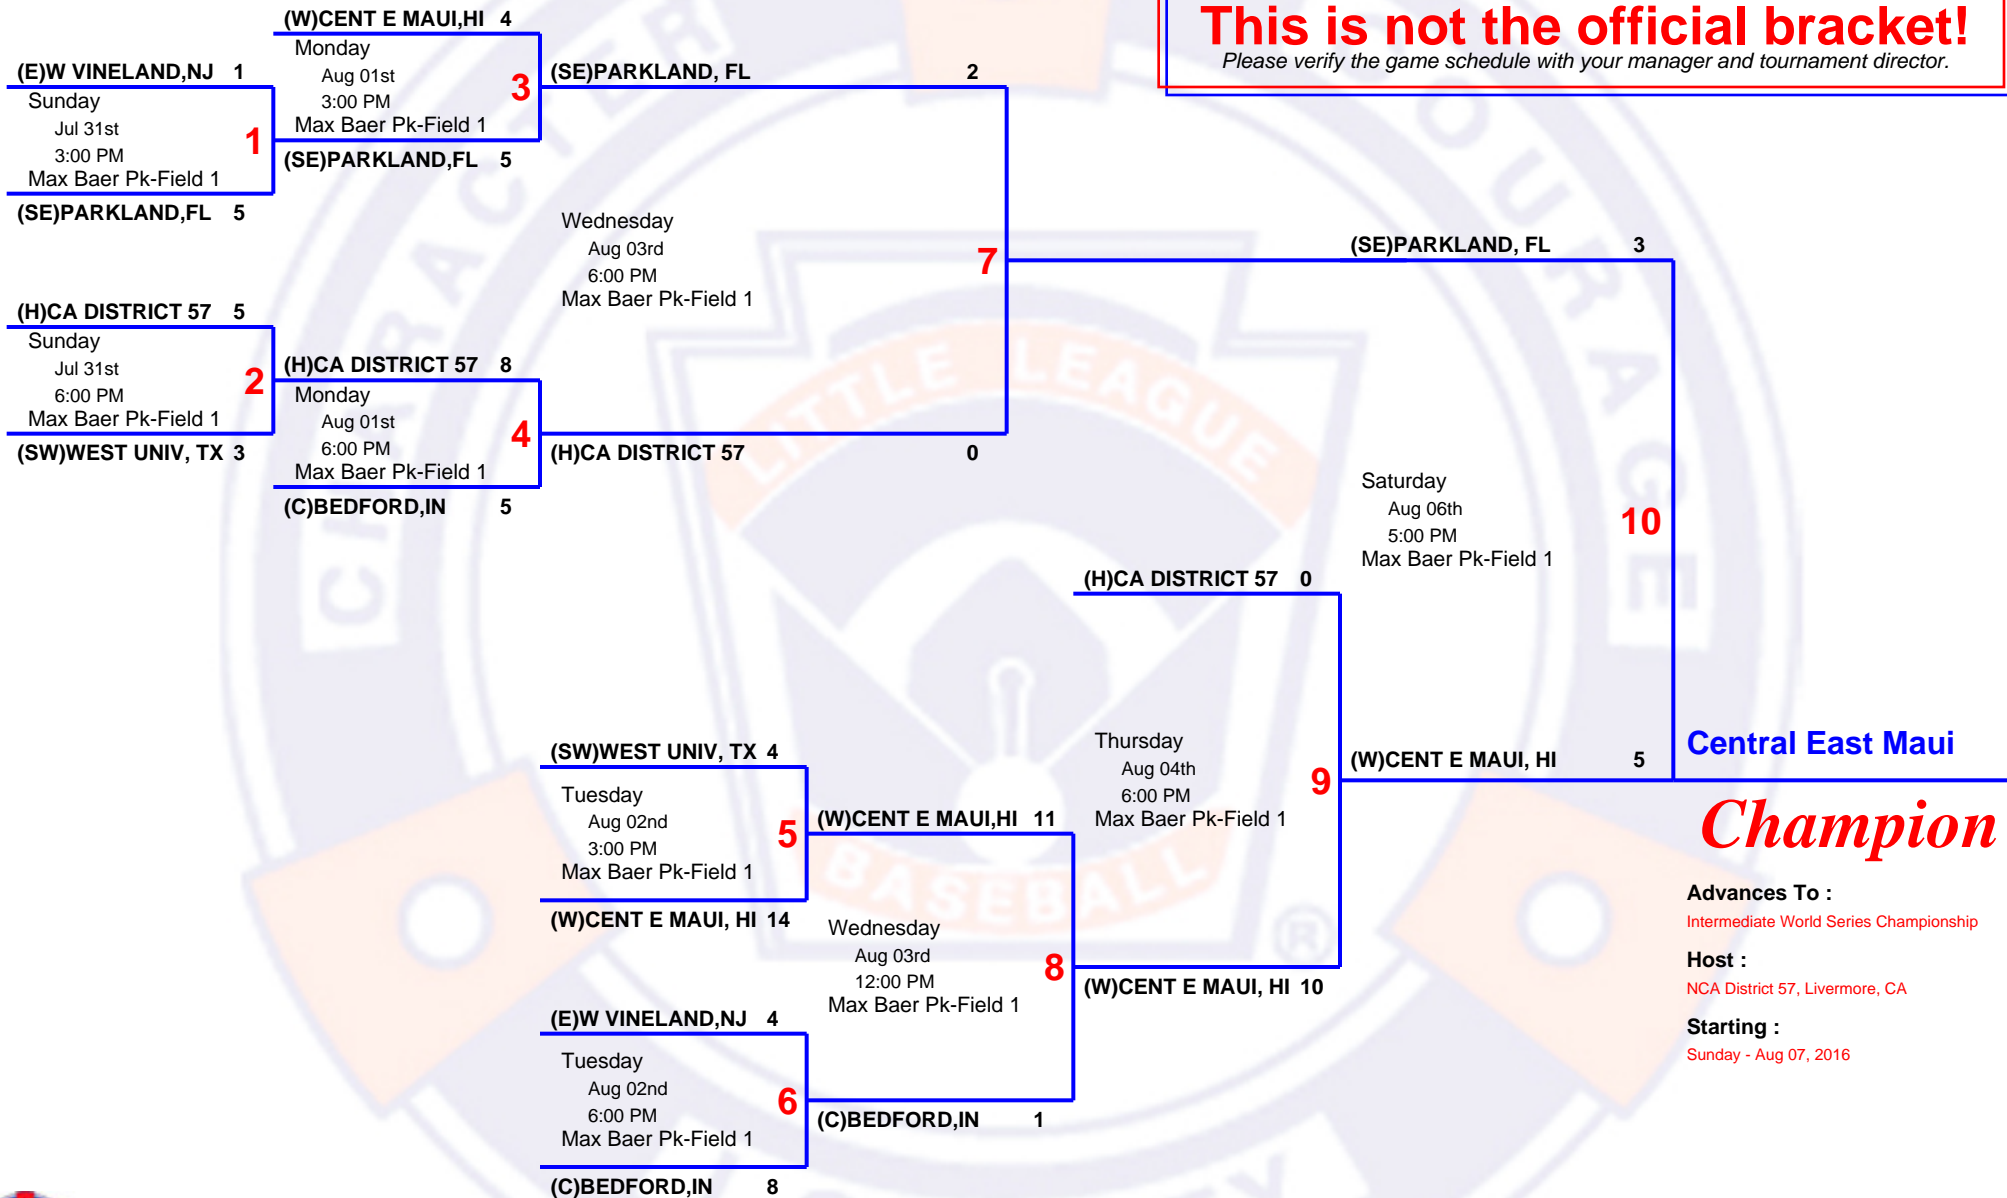

6 TEAM Double Elimination

2016 Intermediate United States Championship

Host N CA District 57, Livermore, CA
Field 1727 El Prado Dr, Livermore, CA 94550
Website intermediateworldseries.org

This is not the official bracket!

Please verify the game schedule with your manager and tournament director.

Little League Baseball
www.littleleague.org

Bracket last revised on Jul 30, 2016
please email your scores to : scores@cad13.info

Updated brackets can be found at <http://www.cad13.info/tournaments>
Bracket2pdf copyright 2022 WWWpages.com all rights reserved