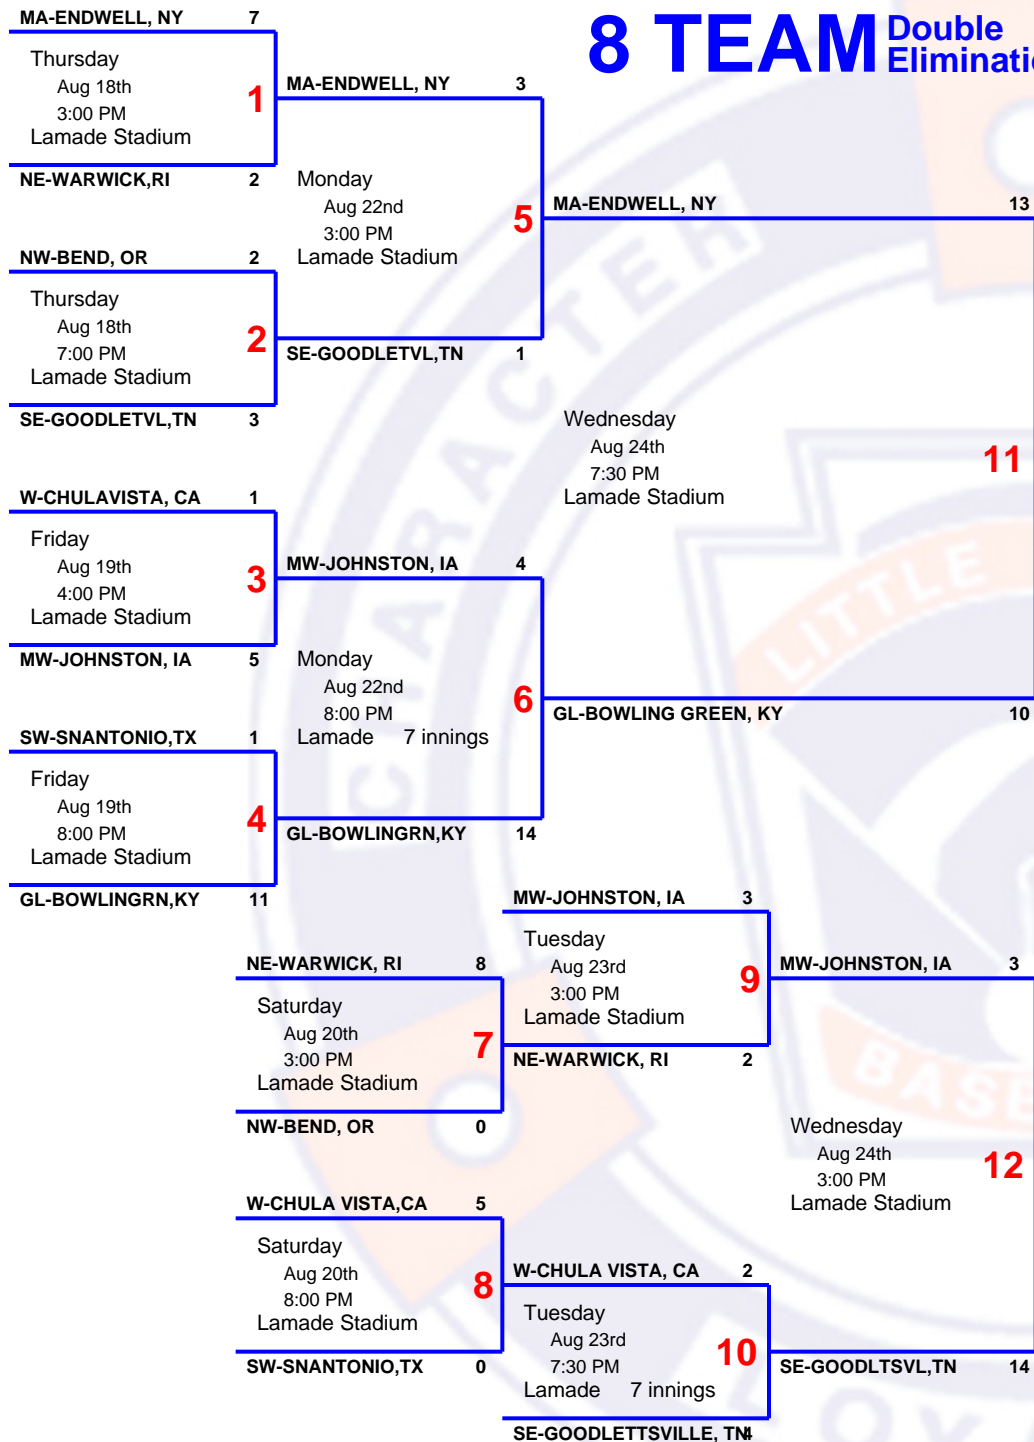

8 TEAM Double Elimination

2016 11 & 12
United States Championship

Host Little League Intl, Williamsport, PA
Field 539 US Route 15 Hwy, Williamsport, PA 17701
Website www.littleleague.org

This is not the official bracket!

Please verify the game schedule with your manager and tournament director.

Endwell, NY

Champion

Advances To :
 World Series Championship

Host :
 Little League Intl, Williamsport, PA

Starting :
 Sunday - Aug 28, 2016