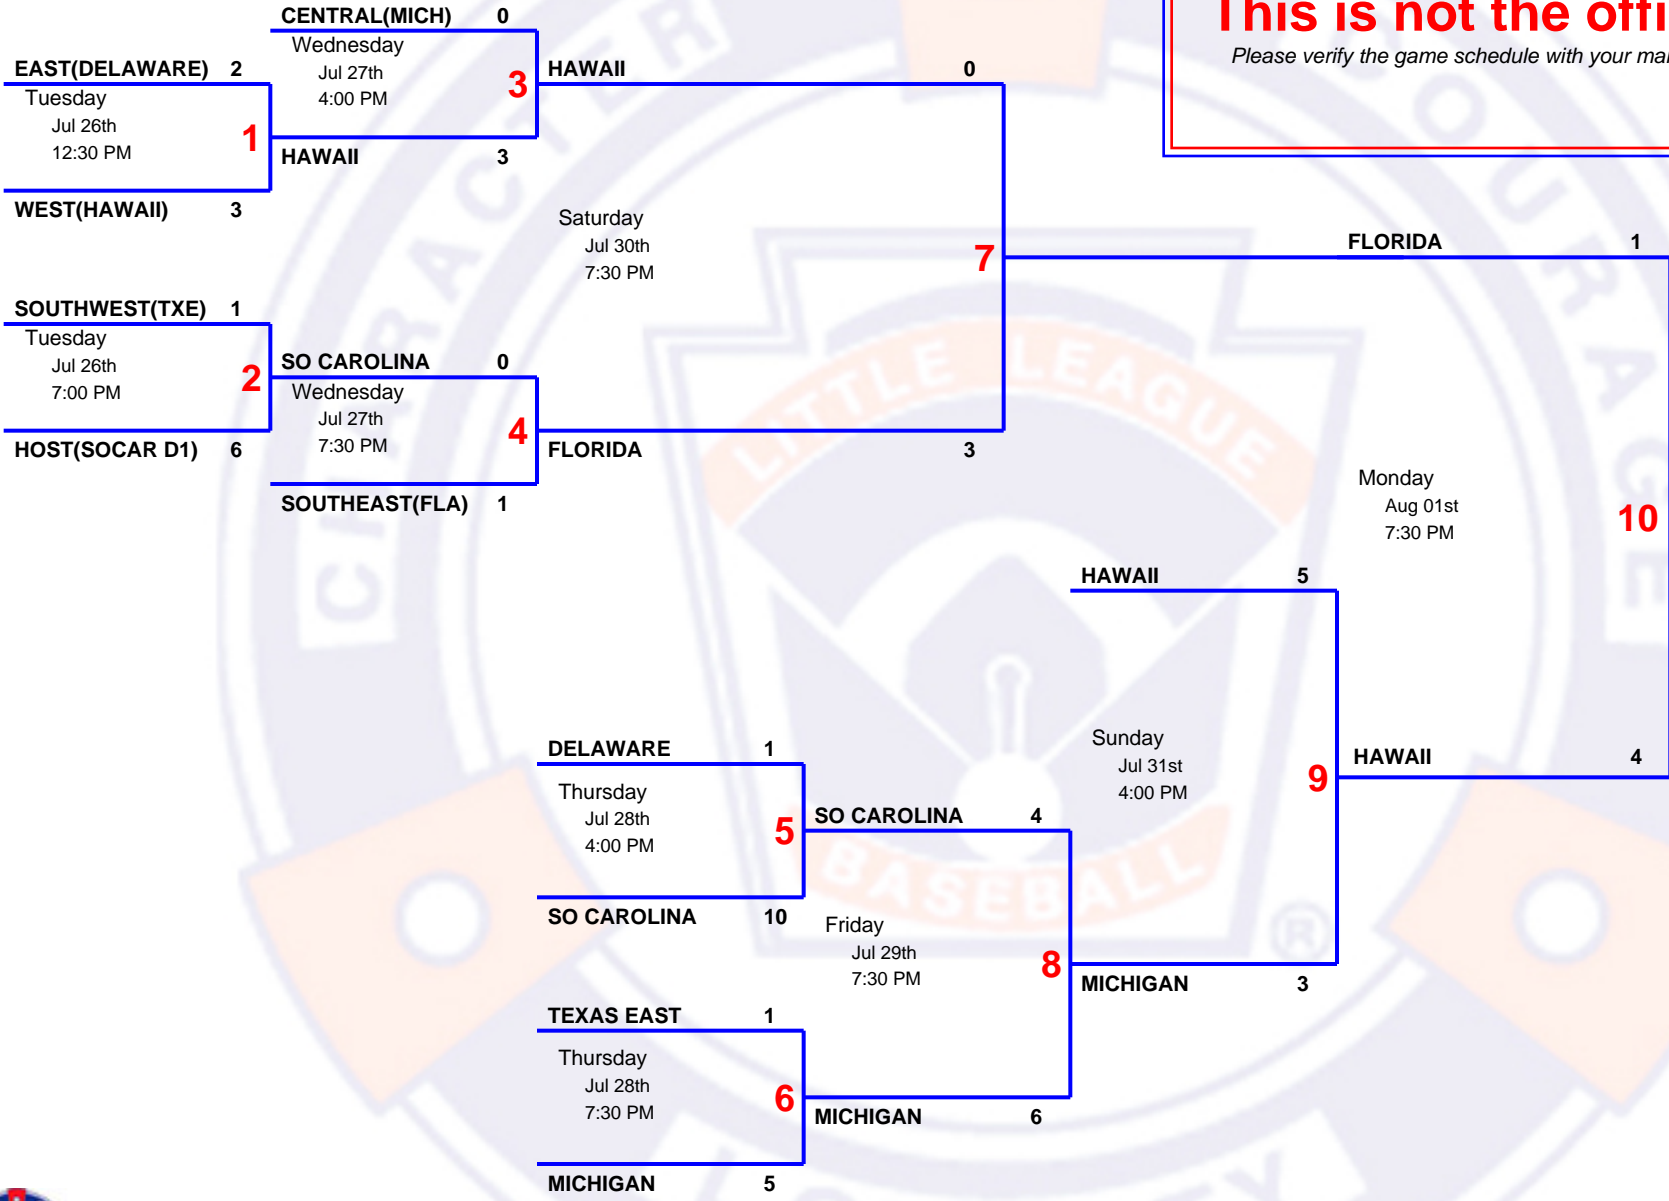

6 Team Double Elimination

**2016 Big
World Series USA Bracket**

Host SC District 1, Easley, SC
 Field 111 Walkers Way, Easley, SC 29642
 Website www.bigleagueworldseries.com

This is not the official bracket!
 Please verify the game schedule with your manager and tournament director.

HI D3 Maui, Hawaii

Champion

Advances To :
World Series Championship

Host:
SC District 1, Easley, South Carolina

Starts:
Tuesday - Aug 02, 2016