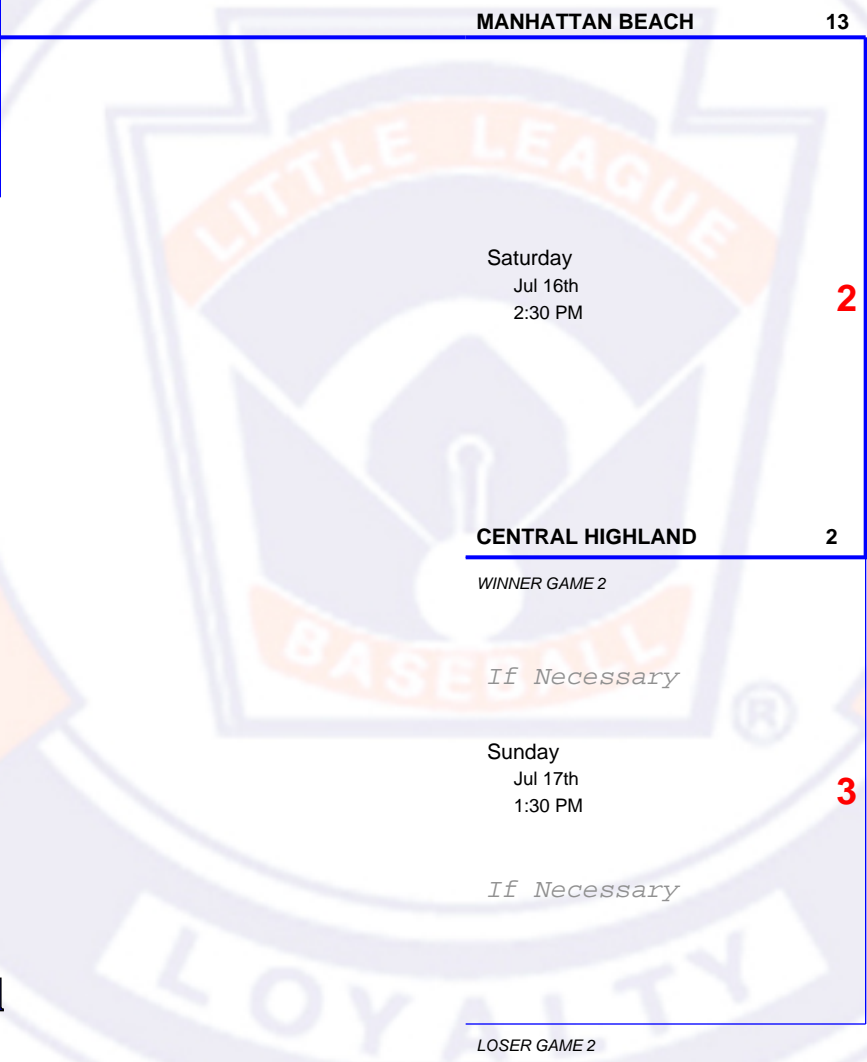

2016 Senior
So Cal Division III Tournament

Host **Manhattan Beach LL, D36**
 Field **Marine Sports Complex, Manhattan Beach, CA**
 Website **eteamz.com/cad36/**

This is not the official bracket!
Please verify the game schedule with your manager and tournament director.

MNHTTN BCH D37 S4 5

Saturday
 Jul 16th
 11:00 AM

1

CENTRAL HLAND D43 S8 2

Manhattan Beach

Champion

Advances To:
Western Region Tournament

Host :
CAD5, Sacramento, CA

Starts:
Tuesday - Jul 19, 2016

Little League Baseball
www.littleleague.org