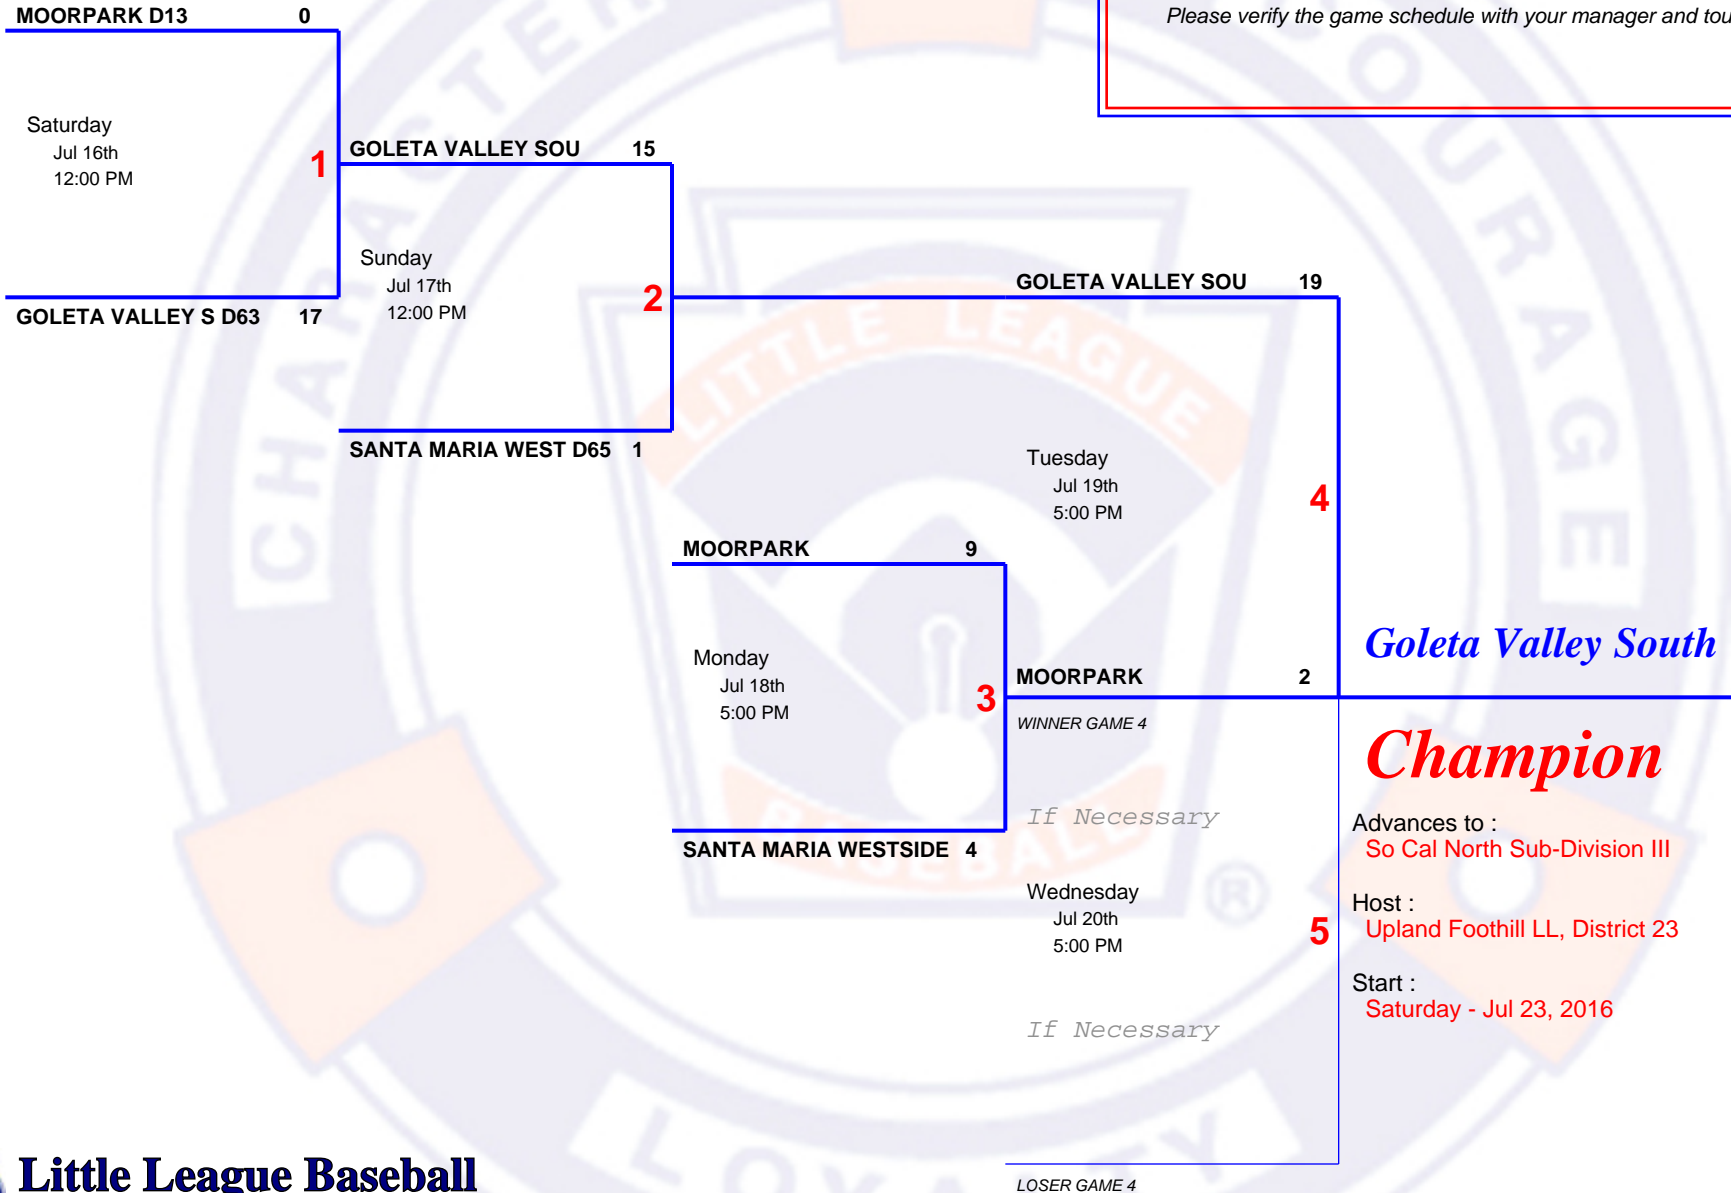

3 Team Double Elimination

2016 10 & 11 Section 1 Tournament

Host Nipomo LL, District 65
 Field Nipomo Regional Park 255 Pomeroy, Nipomo, CA 93444
 Website eteamz.com/california65/

This is not the official bracket!

Please verify the game schedule with your manager and tournament director.

Goleta Valley South

Champion

Advances to :
So Cal North Sub-Division III

Host :
Upland Foothill LL, District 23

Start :
Saturday - Jul 23, 2016