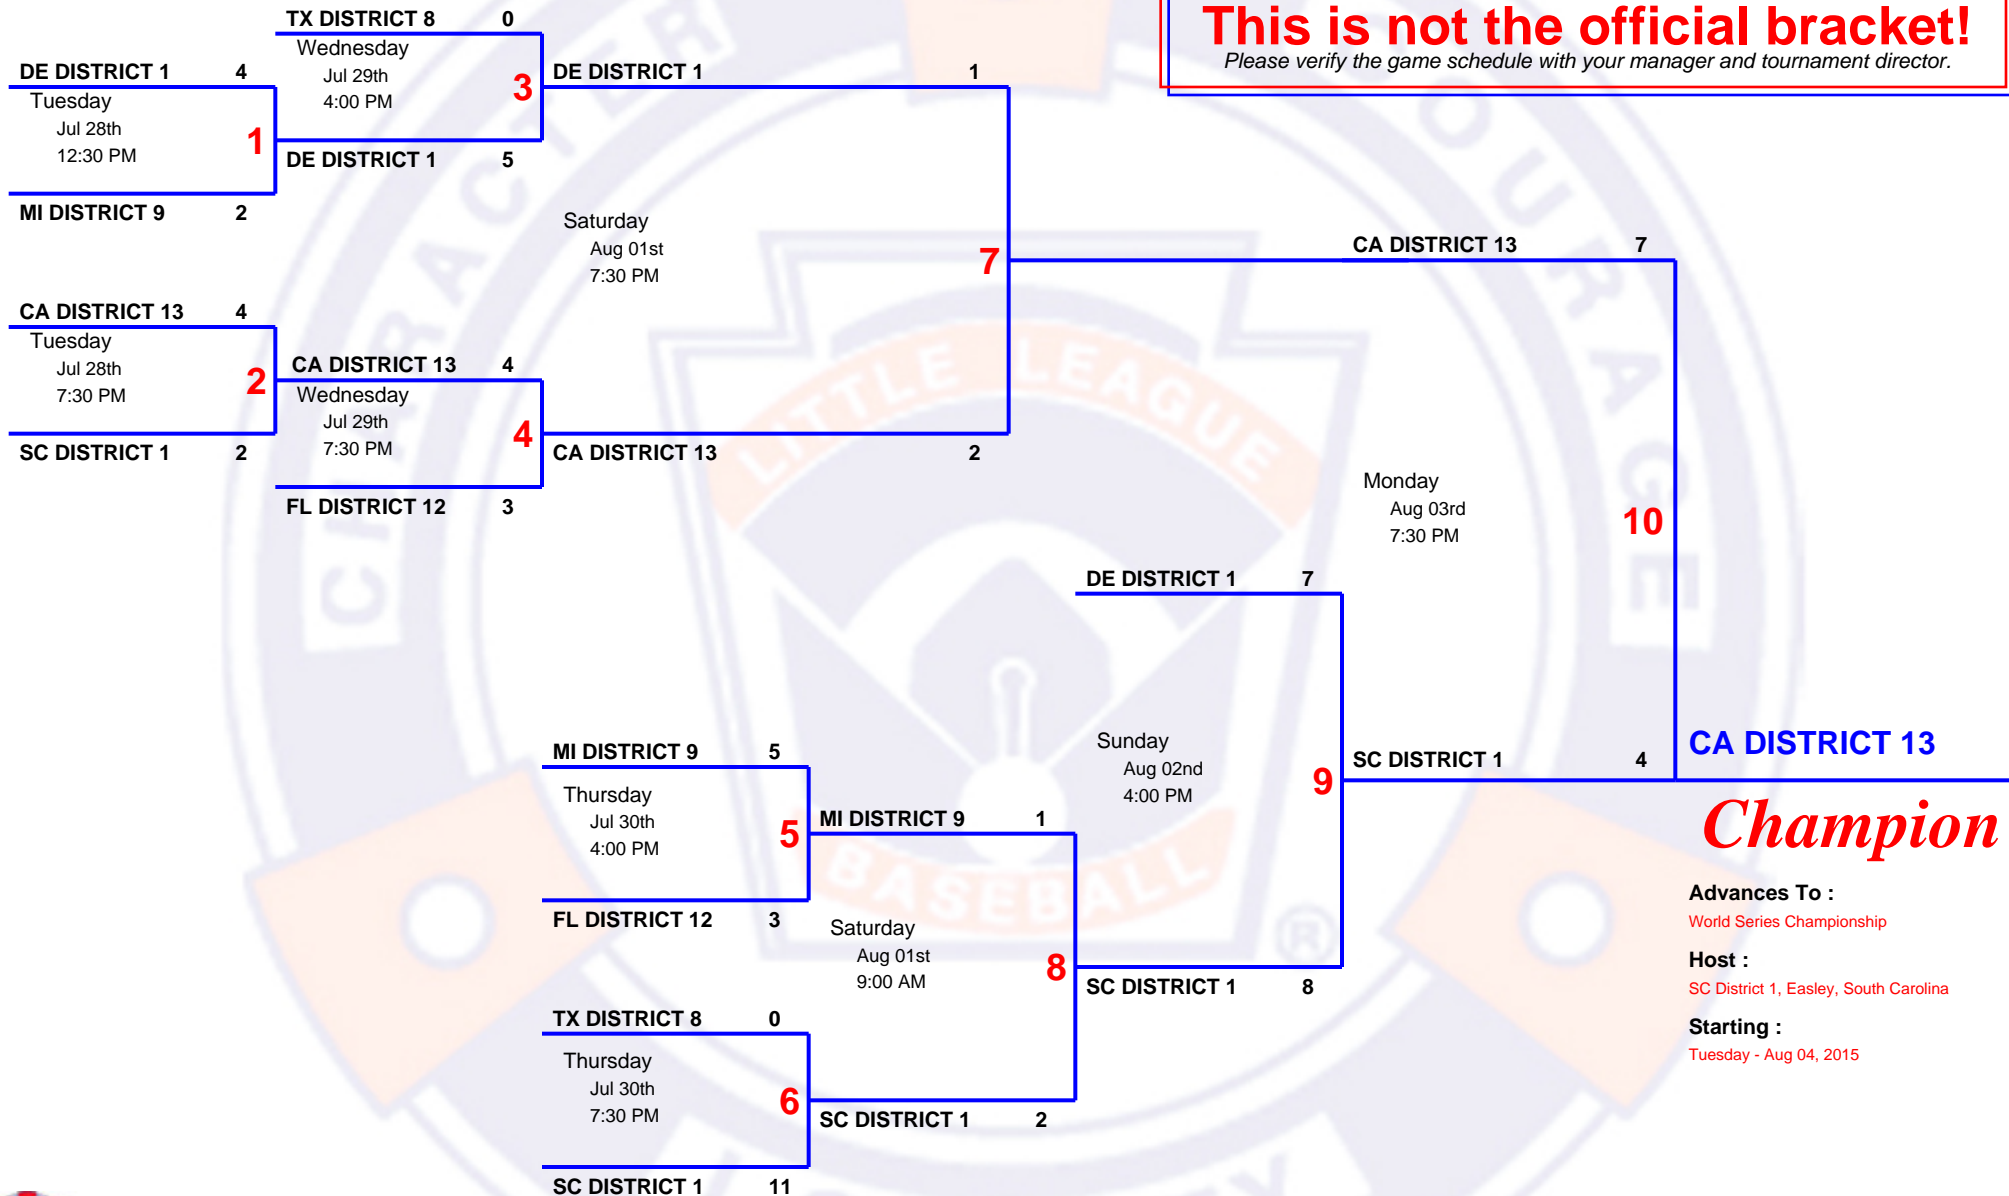

6 TEAM Double Elimination

2015 Big League Big League World Series US Bracket

Host SC District 1, Easley, South Carolina
 Field 111 Walkers Way, Easley, SC, 29642
 Website bigleagueworldseries.com

This is not the official bracket!

Please verify the game schedule with your manager and tournament director.

Champion

Advances To :
 World Series Championship
Host :
 SC District 1, Easley, South Carolina
Starting :
 Tuesday - Aug 04, 2015