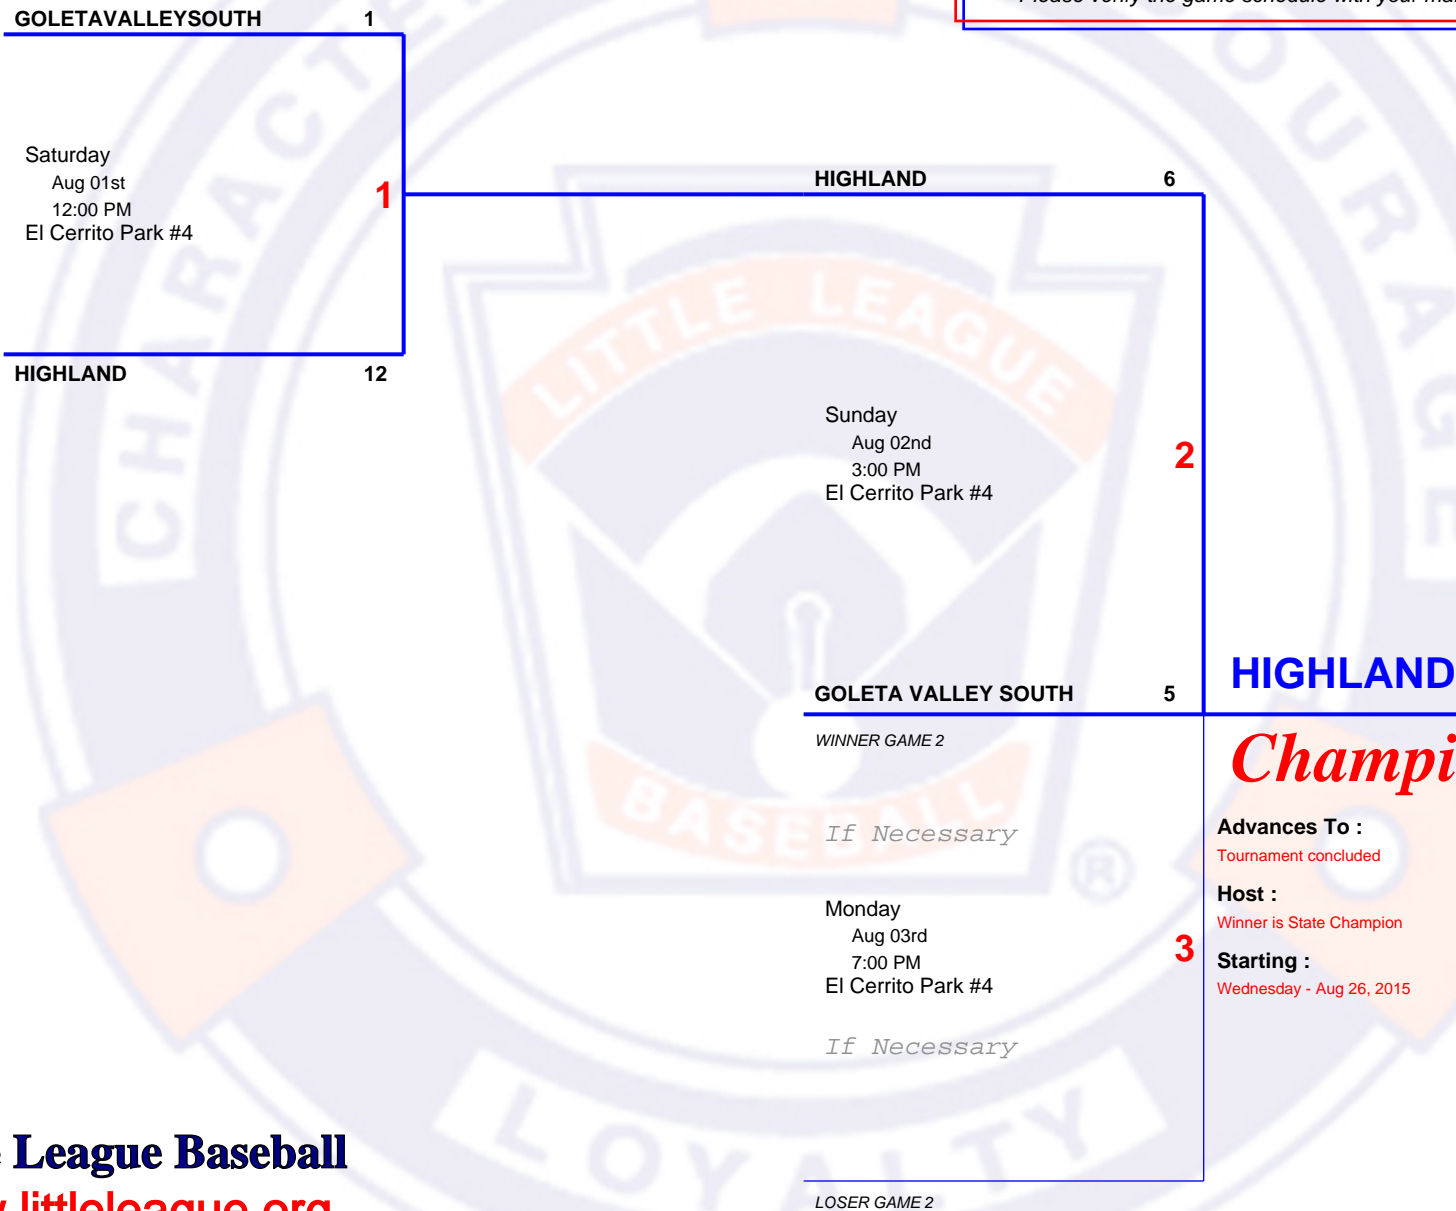

2015 9/10
So Cal Division III

Host Corona National LL, District 72
Field El Cerrito Sports Park, 7500 El Cerrito Rd., Corona
Website www.cadistrict72.org

This is not the official bracket!
Please verify the game schedule with your manager and tournament director.

HIGHLAND

Champion

Advances To :

Tournament concluded

Host :

Winner is State Champion

Starting :

Wednesday - Aug 26, 2015