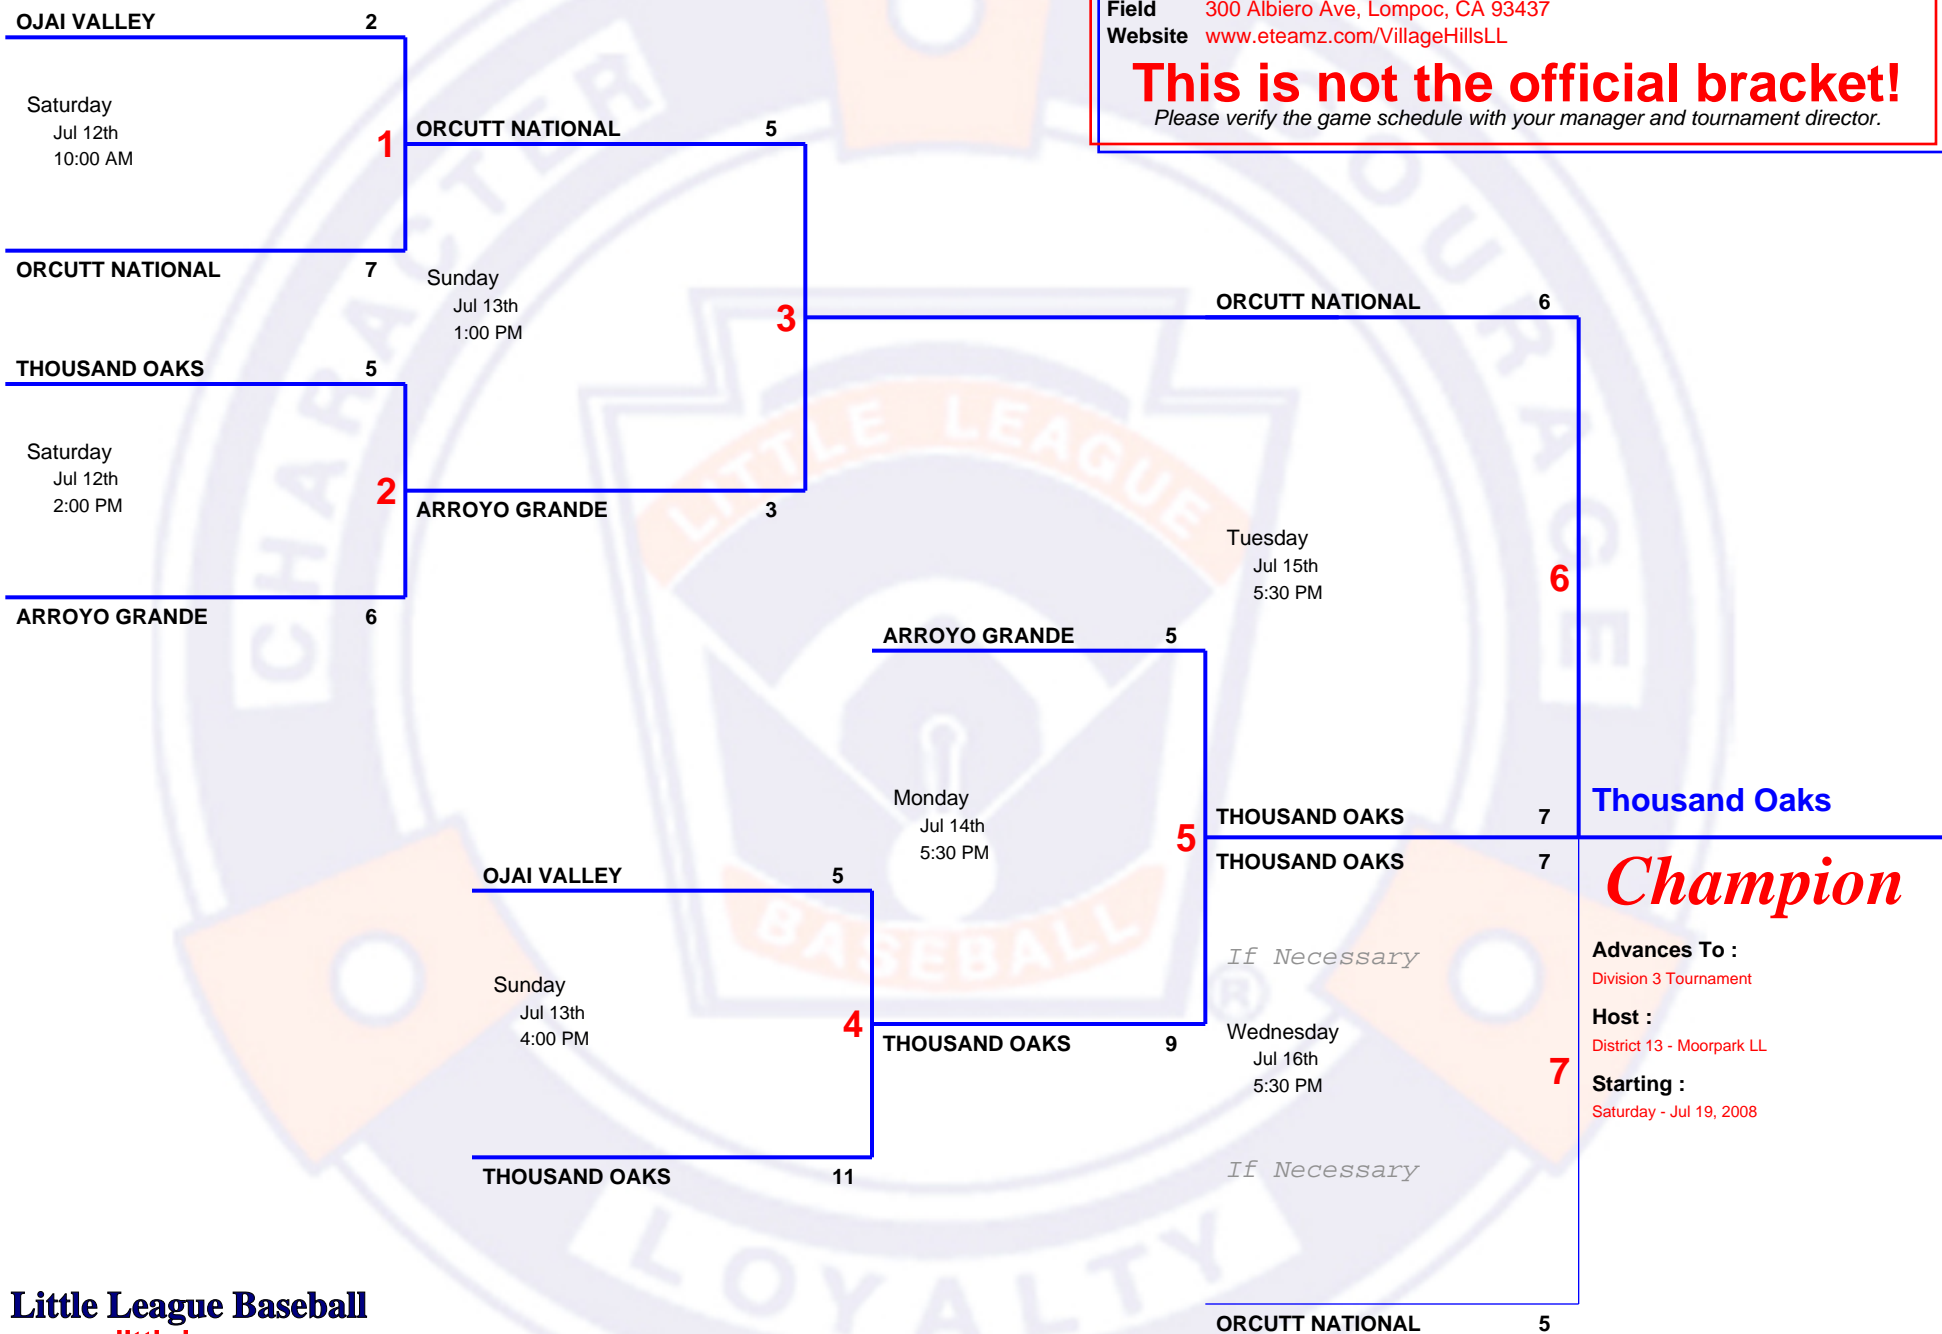

4 TEAM Double Elimination

2008 9 & 10 Section 1 Tournament

Host Village Hill LL (D65)
Field 300 Albiero Ave, Lompoc, CA 93437
Website www.eteamz.com/VillageHillsLL

This is not the official bracket!

Please verify the game schedule with your manager and tournament director.