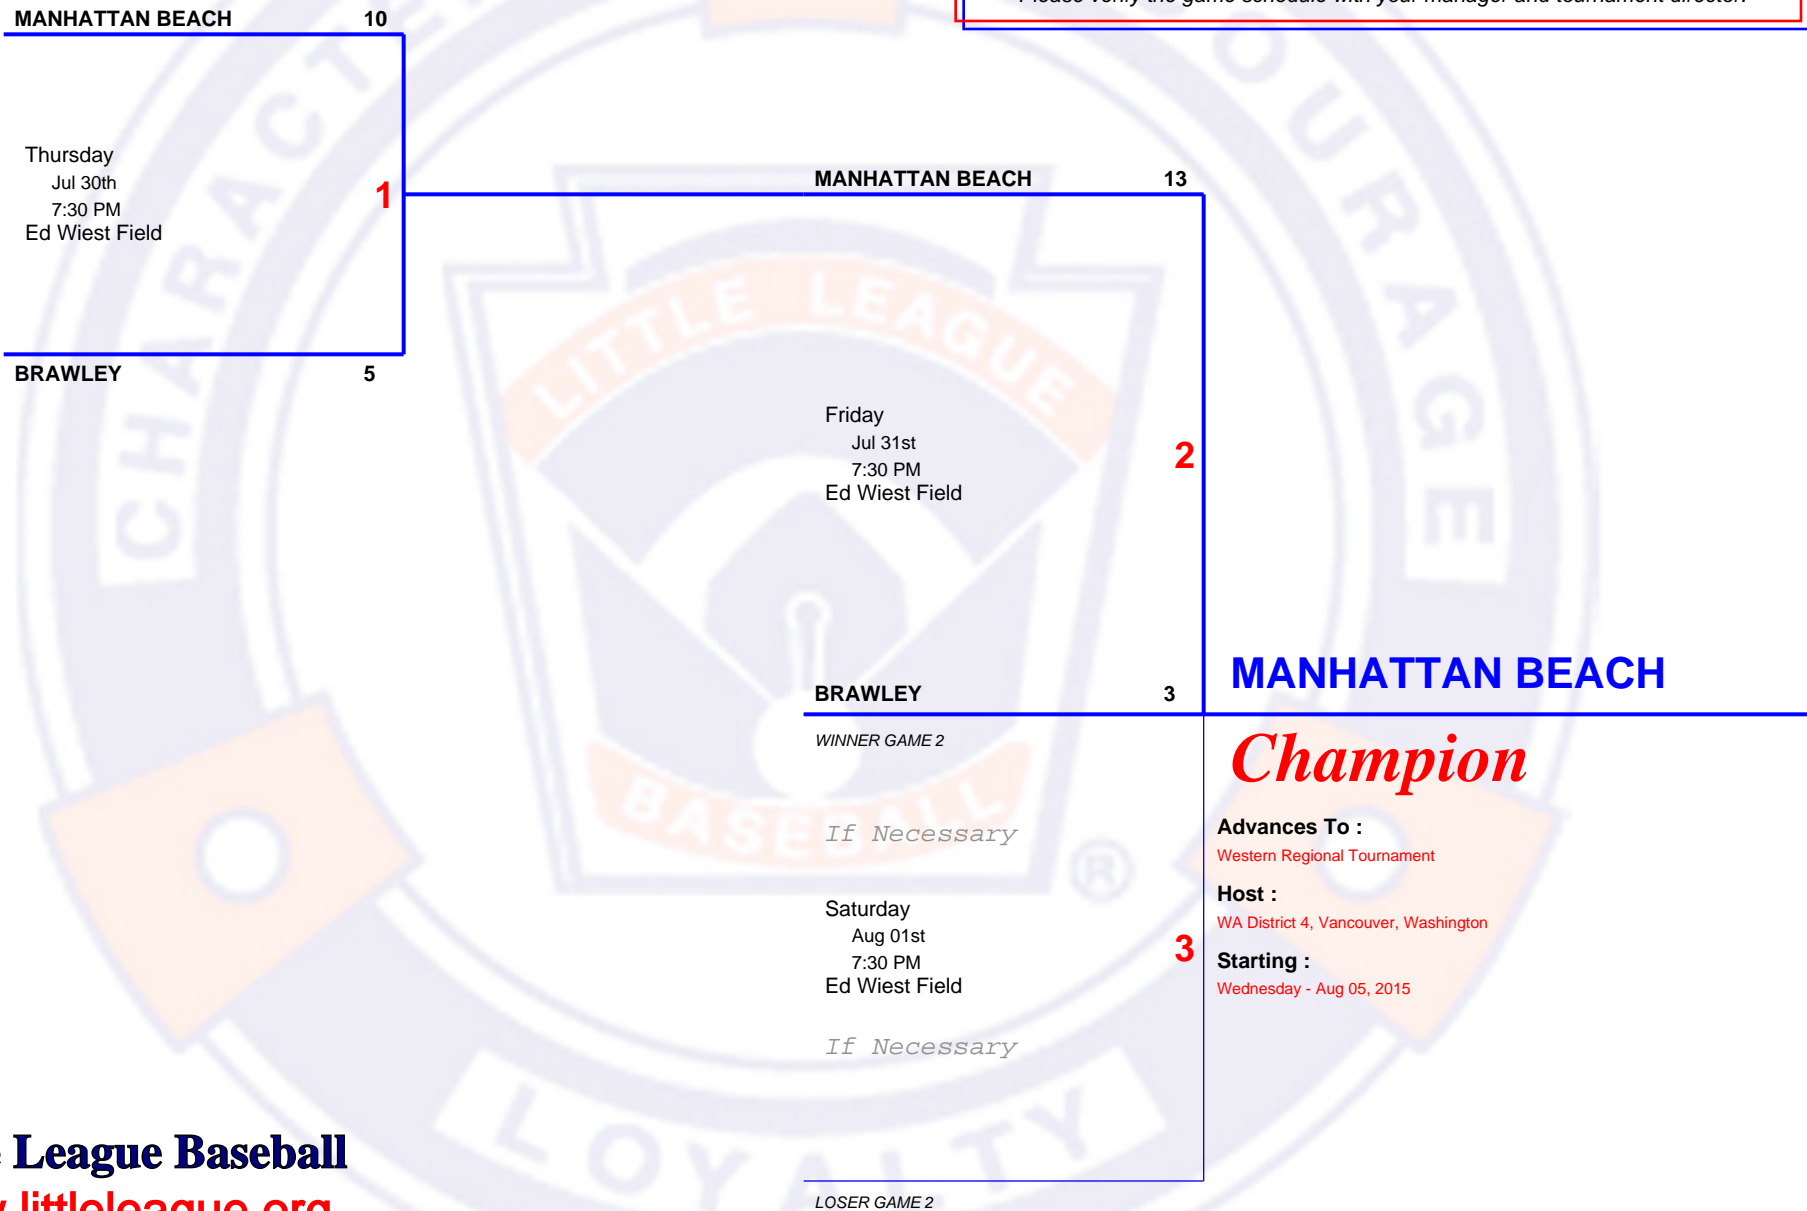

2015 Junior So Cal Division III

Host CA District 22, Brawley, CA
Field 201-299 Magnolia St., Brawley, CA 92227
Website www.eteamz.com/ca22/

This is not the official bracket!

Please verify the game schedule with your manager and tournament director.

Little League Baseball
www.littleleague.org