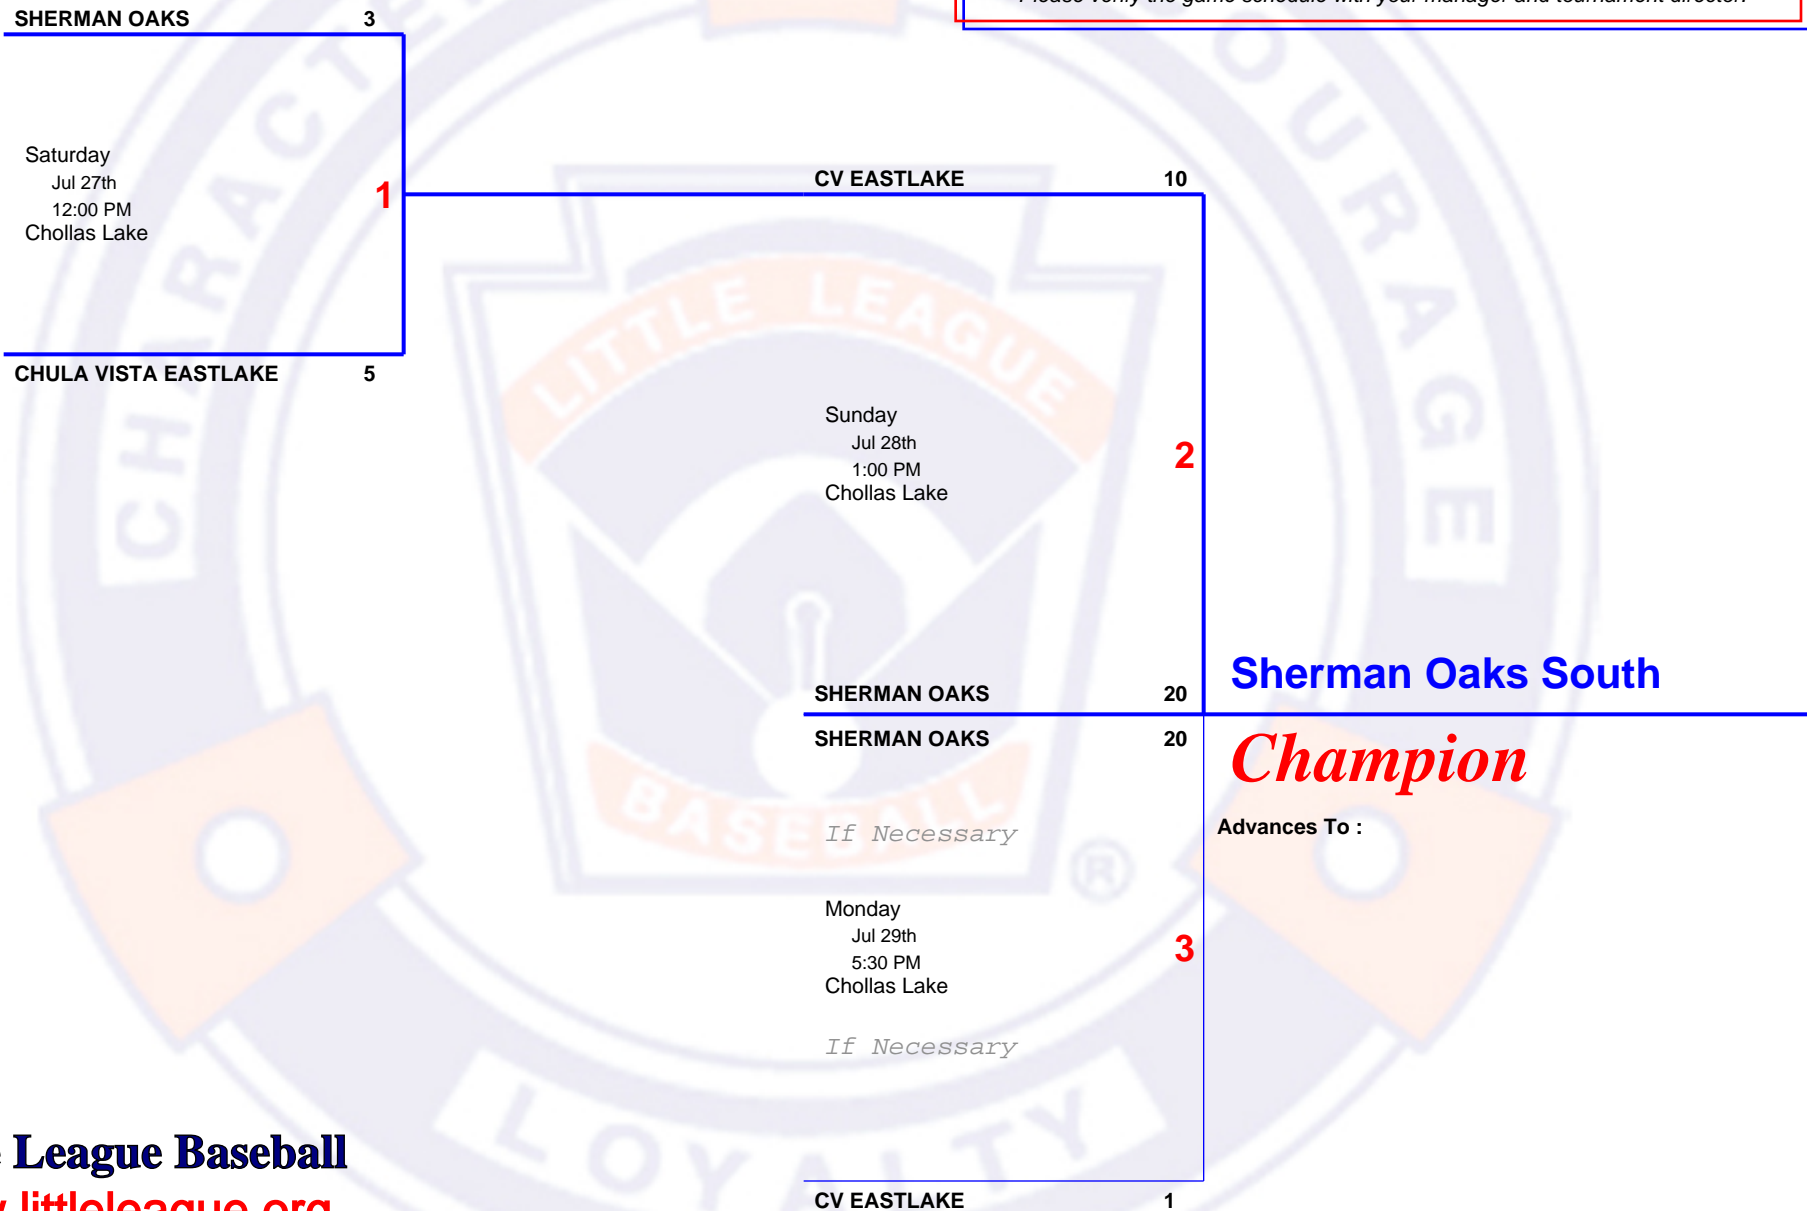

2 TEAM Double Elimination

2013 9 & 10 So Cal Division III Tournament

Host Chollas Lake LL (District 33)
Field 6005 College Grove Drive, San Diego, CA 92115
Website <http://www.Chollaslakelittleleague.com>

This is not the official bracket!

Please verify the game schedule with your manager and tournament director.

Little League Baseball
www.littleleague.org

Bracket last revised on Jul 29, 2013
please email your scores to : scores@cad13.info

Updated brackets can be found at <http://www.cad13.info/tournaments>
Bracket2pdf copyright 2020 WWWpages.com all rights reserved