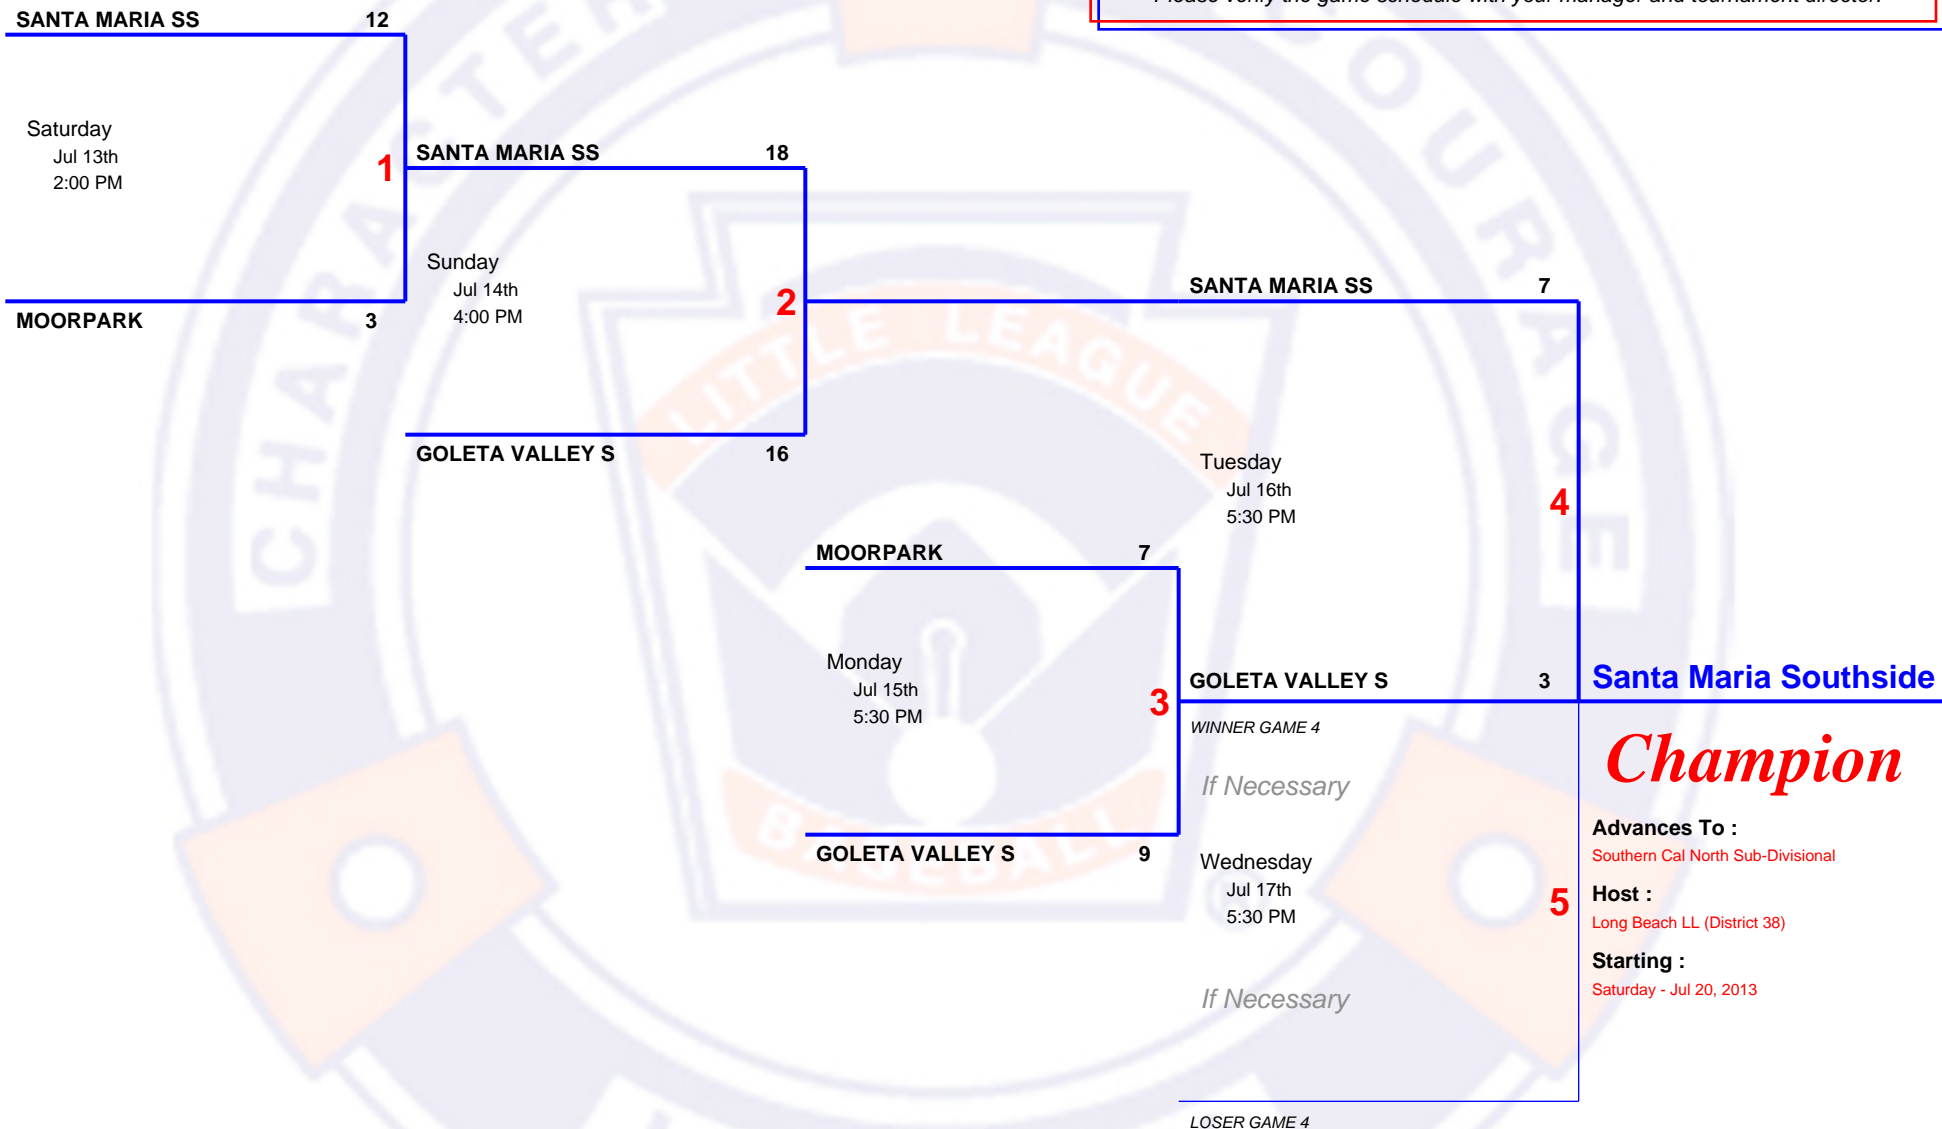

3 TEAM Double Elimination

2013 11 & 12 Section 1 Tournament

Host Santa Paula LL (District 63)
Field 1400 E. Harvard Blvd, Santa Paula, CA

This is not the official bracket!
Please verify the game schedule with your manager and tournament director.