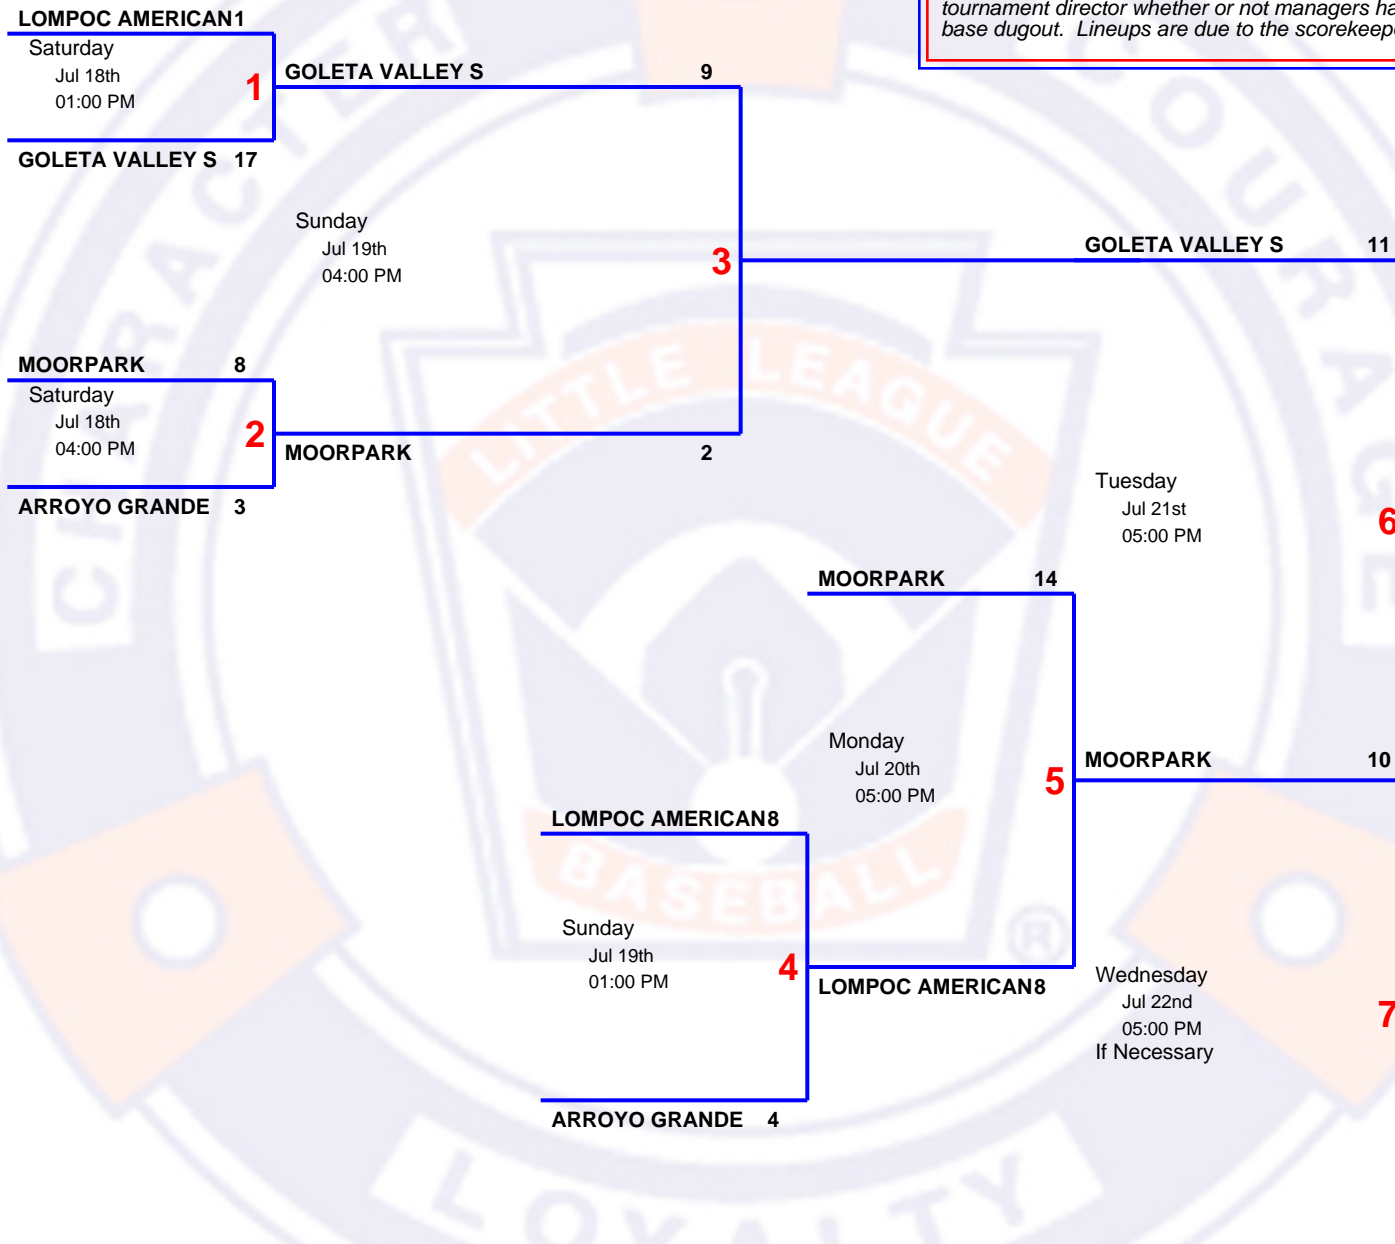

2009 9 & 10
Section 1 Tournament
 Hosted by : District 65 at Nipomo LL - www.eteamz.com/NIPOMOLLEA
One hour before game time a coin flip to determine home team will be held by the tournament director whether or not managers have arrived. Home team uses 3rd base dugout. Lineups are due to the scorekeeper 30 minutes prior to game time.

Goleta Valley S

Champion

To : Sub-Division 3 North Tournament
 Host :
 Start : Jul 25th 2009